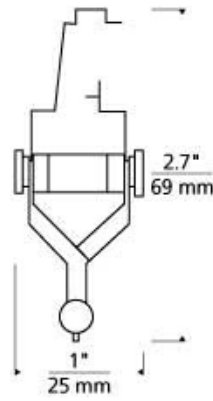

## LAMPING

Head swivels 220°, pivots on vertical and horizontal axes. Specify for low-voltage, MR16 of up to 75 watts (lamp sold separately). For MonoRail system only.

With Round Glass Shield Accessory

Bare

## SPECIFICATIONS

HARDWARE MATERIAL	Metal
SHADE MATERIAL	
NET WEIGHT	0.1 lbs
HEIGHT	2.7in
WIDTH	1in
LENGTH	
BEAM SPREAD	
UP LIGHT / DOWN LIGHT / BOTH?	
WET LISTED	
DAMP LISTED	
DRY LISTED	
MIN. HANGING HEIGHT	
MAX HANGING HEIGHT	
TOTAL CORD LENGTH	
SLOPED CEILING ADAPTABLE?	No
GENERAL LISTING	ETL Listed
INCLUDES	