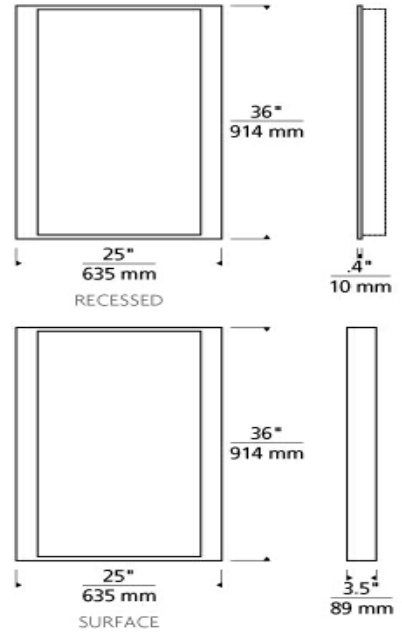

SPECIFICATIONS

HARDWARE MATERIAL
SHADE MATERIAL
NET WEIGHT
HEIGHT
WIDTH
LENGTH
WET LISTED
DAMP LISTED
DRY LISTED
GENERAL LISTING
INCLUDES

LAMPING SPECIFICATIONS

	LED LAMP	INTEGRATED LED	NON LED	NO LAMP
DELIVERED LUMENS				
WATTS				
MAX WATTAGE PER BULB				
INPUT VOLTAGE				
DIMMING TYPE*				
CCT				
CRI				
LED LIFETIME				
L70				
AVERAGE BULB HOURS				
FIELD SERVICEABLE LED				
LAMP BASE				
LAMP SHAPE				
LAMP INCLUDED?				
WARRANTY**				

*Dimming information available at www.techlighting.com/Downloads#dimming
** Visit techlighting.com for specific warranty limitations and details.

T20 / T24 INFORMATION

	Integrated LED	Replacement LED Lamp	No Lamp *
This product can be used to comply with California Building Energy Efficiency Standards 2016 Title 24 Part 6.			
This product can be used to comply with California Appliance Efficiency Standards 2016 Title 20 and may be shipped to and sold in California.			

* If a light fixture or component does not include a lamp or light source, it is the responsibility of the customer to select a lamp that meets the T24 and T20 requirements.