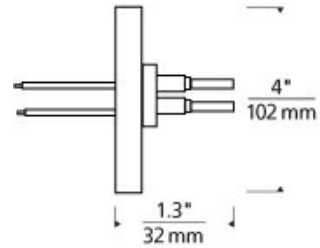

## SPECIFICATIONS

HARDWARE MATERIAL	
SHADE MATERIAL	
NET WEIGHT	0.93 lbs
HEIGHT	1.3in
WIDTH	4in
LENGTH	4in
WET LISTED	
DAMP LISTED	
DRY LISTED	
GENERAL LISTING	ETL Listed
INCLUDES	