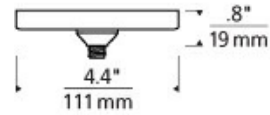

SPECIFICATIONS

HARDWARE MATERIAL	
SHADE MATERIAL	
NET WEIGHT	
HEIGHT	
WIDTH	
LENGTH	
WET LISTED	
DAMP LISTED	
DRY LISTED	
SLOPED CEILING ADAPTABLE?	No
GENERAL LISTING	
INCLUDES	

LAMPING SPECIFICATIONS

	LED LAMP	INTEGRATED LED	NON LED	NO LAMP
DELIVERED LUMENS				
WATTS				
MAX WATTAGE PER BULB				
INPUT VOLTAGE				
DIMMING TYPE*				
CCT				
CRI				
LED LIFETIME				
L70				
AVERAGE BULB HOURS				
FIELD SERVICEABLE LED				
LAMP BASE				
LAMP SHAPE				
LAMP INCLUDED?				
WARRANTY**				