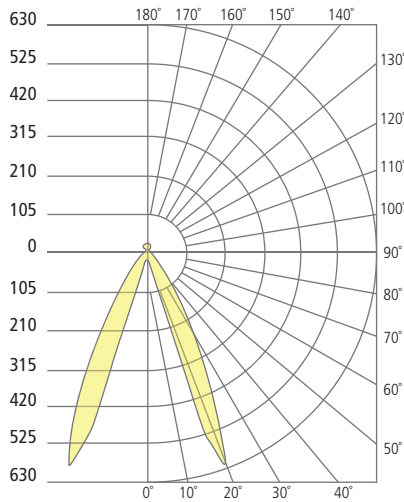

*12V TRANSFORMER ORDERED SEPARATELY.

Zur Path

Head rotation

Stake Anchor

PHOTOMETRICS*

*For latest photometrics, please visit www.techlighting.com/OUTDOOR

ZUR PATH 20° - 45°

Total Lumen Output:	604.8
Total Power:	9.4
Luminaire Efficacy:	64
Color Temp:	3000K
CRI:	80+
BUG Rating:	B0-U1-G1

ZUR PATH 20° - 0°

Total Lumen Output:	183.1
Total Power:	9.4
Luminaire Efficacy:	20
Color Temp:	3000K
CRI:	80+
BUG Rating:	B0-U1-G0

PROJECT INFO

FIXTURE TYPE & QUANTITY

JOB NAME & INFO

NOTES

© 2020 Tech Lighting, L.L.C. All rights reserved. The "Tech Lighting" graphic is a registered trademark. Tech Lighting reserves the right to change specifications for product improvements without notification.