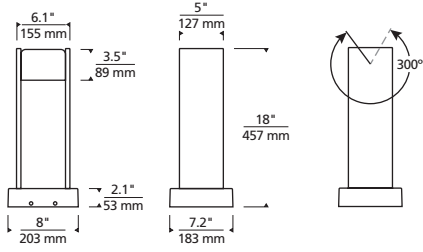

SPECIFICATIONS

DELIVERED LUMENS	45°: 604, 0°: 188
WATTS	9
VOLTAGE	12V (Transformer sold separately)
DIMMING	MLV
LIGHT DISTRIBUTION	Adjustable
OPTICS	40° (2)
MOUNTING OPTIONS	Bolt or Stake
ADJUSTABILITY	Head pivots 300°
CCT	2700K or 3000K
CRI	90
COLOR BINNING	3 Step
BUG RATING	45°: B0-U1-G1, 0°: B0-U1-G0
DARK SKY	Compliant (Aimed down)
WET LISTED	IP65
GENERAL LISTING	ETL
CALIFORNIA TITLE 24	Can be used to comply with CEC 2016 Title 24 Part 6 for outdoor use. Registration with CEC Appliance Database not required.
START TEMP	-30°C
FIELD SERVICEABLE LED	Yes
CONSTRUCTION	Aluminum
HARDWARE	Stainless Steel
FINISH	Marine Grade Powder Coat
LED LIFETIME	L70; 70,000 Hours
WARRANTY*	5 Years

ORDERING INFORMATION

700OAZUR	CRI/CCT	LENGTH	FINISH	VOLTAGE	DISTRIBUTION	OPTIONS
	927 90 CRI, 2700K	18 18"	Z BRONZE	12 12V*	A ADJUSTABLE	CONCRETE MOUNT
	930 90 CRI, 3000K		B BLACK			ST STAKE MOUNTING KIT

*12V TRANSFORMER ORDERED SEPARATELY.

Zur Path

Head rotation

PHOTOMETRICS*

*For latest photometrics, please visit www.techlighting.com/OUTDOOR

ZUR PATH 20° - 45°

Total Lumen Output: 604
 Total Power: 9.4
 Luminaire Efficacy: 64
 Color Temp: 3000K
 CRI: 80+
 BUG Rating: B0-U1-G1