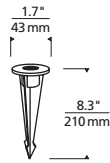

SPECIFICATIONS

DELIVERED LUMENS	45°: 604.8, 0°: 183.1
WATTS	9
VOLTAGE	12V (Transformer sold separately)
DIMMING	MLV
LIGHT DISTRIBUTION	Adjustable
OPTICS	40° (2)
MOUNTING OPTIONS	Bolt or Stake
ADJUSTABILITY	Head pivots 300°
CCT	2700K or 3000K
CRI	90
COLOR BINNING	3 Step
BUG RATING	45°: B0-U1-G1, 0°: B0-U1-G0
DARK SKY	Compliant (Aimed down)
WET LISTED	IP65
GENERAL LISTING	ETL
CALIFORNIA TITLE 24	Can be used to comply with CEC 2019 Title 24 Part 6 for outdoor use. Registration with CEC Appliance Database not required.
START TEMP	-30°C
FIELD SERVICEABLE LED	Yes
CONSTRUCTION	Aluminum
HARDWARE	Stainless Steel
FINISH	Powder Coat
LED LIFETIME	L70; >60,000 Hours
WARRANTY*	5 Years
WEIGHT	14 lbs.

* Visit techlighting.com for specific warranty limitations and details.

ORDERING INFORMATION

PRODUCT	CRI/CCT	LENGTH	FINISH	VOLTAGE	DISTRIBUTION	OPTIONS
700OAZUR	927 90 CRI, 2700K 930 90 CRI, 3000K	18 18"	Z BRONZE B BLACK	12 12V*	A ADJUSTABLE	CONCRETE MOUNT ST STAKE MOUNTING KIT

*12V TRANSFORMER ORDERED SEPARATELY.

Zur Path

Head rotation

Stake Anchor

PHOTOMETRICS*

*For latest photometrics, please visit www.techlighting.com/OUTDOOR

ZUR PATH 20° - 45°

Total Lumen Output:	604.8
Total Power:	9.4
Luminaire Efficacy:	64
Color Temp:	3000K
CRI:	80+
BUG Rating:	B0-U1-G1