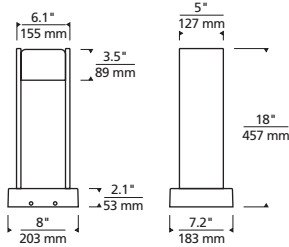

SPECIFICATIONS

DELIVERED LUMENS	45°: 604.8, 0°: 183.1
WATTS	9
VOLTAGE	12V (Transformer sold separately)
DIMMING	MLV
LIGHT DISTRIBUTION	Adjustable
OPTICS	40° (2)
MOUNTING OPTIONS	Bolt or Stake
ADJUSTABILITY	Head pivots 300°
CCT	2700K or 3000K
CRI	90
COLOR BINNING	3 Step
BUG RATING	45°: B0-U1-G1, 0°: B0-U1-G0
DARK SKY	Compliant (Aimed down)
WET LISTED	IP65
GENERAL LISTING	ETL
CALIFORNIA TITLE 24	Can be used to comply with CEC 2019 Title 24 Part 6 for outdoor use. Registration with CEC Appliance Database not required.
START TEMP	-30°C
FIELD SERVICEABLE LED	Yes
CONSTRUCTION	Aluminum
HARDWARE	Stainless Steel
FINISH	Powder Coat
LED LIFETIME	L70; >60,000 Hours
WARRANTY*	5 Years
WEIGHT	14 lbs.

*12V TRANSFORMER ORDERED SEPARATELY.

Zur Path

Head rotation

Stake Anchor

PHOTOMETRICS*

*For latest photometrics, please visit www.techlighting.com/OUTDOOR

ZUR PATH 20° - 45°

Total Lumen Output:	604.8
Total Power:	9.4
Luminaire Efficacy:	64
Color Temp:	3000K
CRI:	80+
BUG Rating:	B0-U1-G1