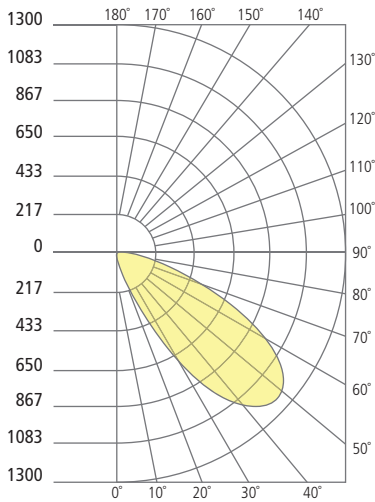

*12V TRANSFORMER ORDERED SEPARATELY.

Zur Path

Head rotation

Stake Anchor

PHOTOMETRICS*

*For latest photometrics, please visit www.techlighting.com/OUTDOOR

ZUR PATH 20° - 45°

Total Lumen Output:	604.8
Total Power:	9.4
Luminaire Efficacy:	64
Color Temp:	3000K
CRI:	80+
BUG Rating:	B0-U1-G1

ZUR PATH 20° - 0°

Total Lumen Output:	183.1
Total Power:	9.4
Luminaire Efficacy:	20
Color Temp:	3000K
CRI:	80+
BUG Rating:	B0-U1-G0

PROJECT INFO

FIXTURE TYPE & QUANTITY

JOB NAME & INFO

NOTES

© 2020 Tech Lighting, L.L.C. All rights reserved. The "Tech Lighting" graphic is a registered trademark. Tech Lighting reserves the right to change specifications for product improvements without notification.