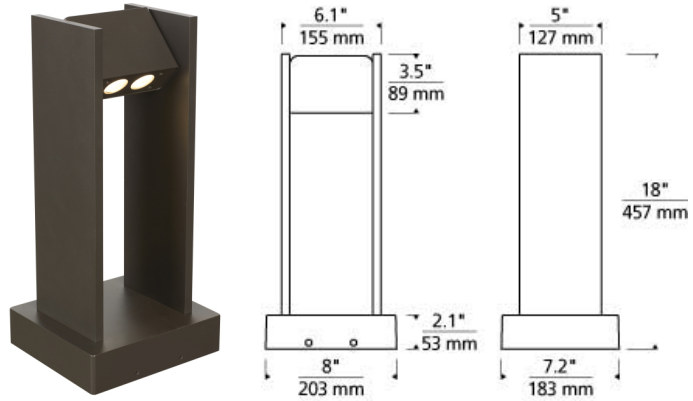

Zur Outdoor Path LED

DESCRIPTION

Exhibiting a refined and unadorned minimalist aesthetic, the Zur path light by Tech Lighting features an innovative 300° pivot design that aims light precisely for exterior way-finding, architectural accents or landscape illumination. Zur path lights fit seamlessly with contemporary architecture and landscapes while providing efficient LED illumination. [12V Outdoor](#)
[Transformer required, click here for transformer spec sheet](#)

black

bronze

ORDERING INFORMATION

700OAZUR CRI	COLOR TEMP	LENGTH (A)	FINISH	VOLTAGE
9 90 CRI	27 2700K 30 3000K	18 18"	B BLACK Z BRONZE	12 12V

TECH LIGHTING®

7400 Linder Avenue
 Skokie, Illinois 60077

T 847.410.4400
 F 847.410.4500