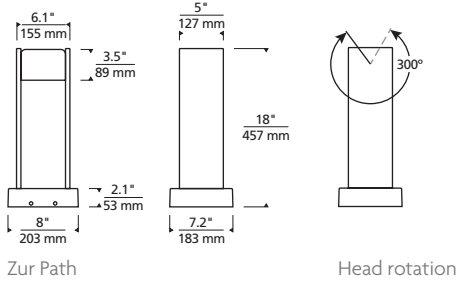

PHOTOMETRICS*

*For latest photometrics, please visit www.techlighting.com/OUTDOOR

ZUR PATH 20°

Total Lumen Output:	700
Total Power:	8
Luminaire Efficacy:	87.5
Color Temp:	3000K
CRI:	80+
BUG Rating:	N/A

PROJECT INFO

FIXTURE TYPE & QUANTITY	JOB NAME & INFO	NOTES