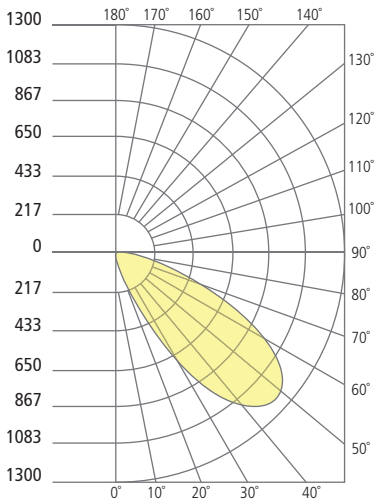

*12V TRANSFORMER ORDERED SEPARATELY.

Zur Path

Head rotation

PHOTOMETRICS*

*For latest photometrics, please visit www.techlighting.com/OUTDOOR

ZUR PATH 20° - 45°

Total Lumen Output: 604
 Total Power: 9.4
 Luminaire Efficacy: 64
 Color Temp: 3000K
 CRI: 80+
 BUG Rating: B0-U1-G1

ZUR PATH 20° - 0°

Total Lumen Output: 188
 Total Power: 9.4
 Luminaire Efficacy: 20
 Color Temp: 3000K
 CRI: 80+
 BUG Rating: B0-U1-G0

PROJECT INFO

FIXTURE TYPE & QUANTITY

JOB NAME & INFO

NOTES

© 2018 Tech Lighting, L.L.C. All rights reserved. The "Tech Lighting" graphic is a registered trademark of Tech Lighting, L.L.C. Tech Lighting reserves the right to change specifications for product improvements without notification.