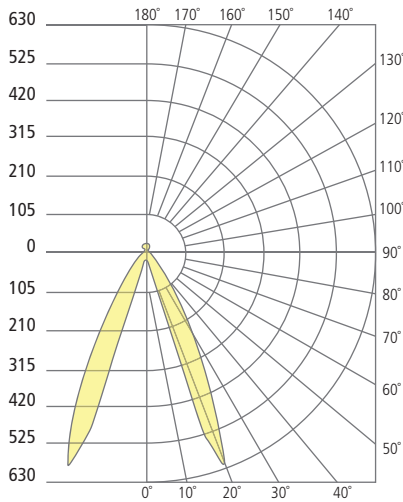

*12V TRANSFORMER ORDERED SEPARATELY.

Zur Path

Head rotation

PHOTOMETRICS*

*For latest photometrics, please visit www.techlighting.com/OUTDOOR

ZUR PATH 20° - 45°

Total Lumen Output: 604
 Total Power: 9.4
 Luminaire Efficacy: 64
 Color Temp: 3000K
 CRI: 80+
 BUG Rating: B0-U1-G1

ZUR PATH 20° - 0°

Total Lumen Output: 188
 Total Power: 9.4
 Luminaire Efficacy: 20
 Color Temp: 3000K
 CRI: 80+
 BUG Rating: B0-U1-G0

PROJECT INFO

FIXTURE TYPE & QUANTITY

JOB NAME & INFO

NOTES

© 2018 Tech Lighting, L.L.C. All rights reserved. The "Tech Lighting" graphic is a registered trademark of Tech Lighting, L.L.C. Tech Lighting reserves the right to change specifications for product improvements without notification.