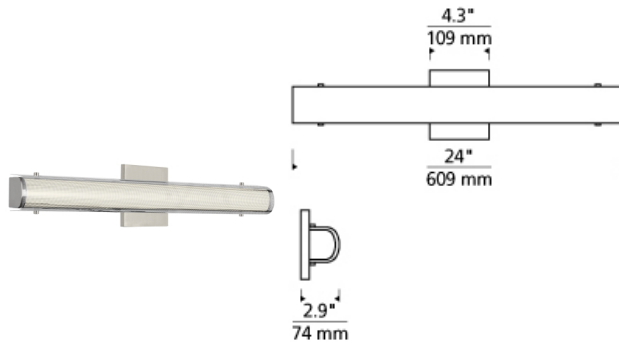

## DESCRIPTION

The Zuka bath light by Tech Lighting is sophisticated yet simple with its chic perforated outer metal detail and sugar glass shade. The frosted glass diffuser provides a sweet touch of elegance while the perforated metal detail offers a sleek contemporary appearance. The Zuka is available in two on trend finishes, Satin Nickel or Polished Chrome each finish further enhances the sophisticated appeal of this bath bar. The Zuka is available in either a 24" or 36" length and ships with energy efficient integrated LED lamping, all lamping options are fully dimmable to create the desired ambiance in your special space. Perforated Metal version includes 20 watt, 743 delivered lumens, 3000K LED linear modules. Glass version includes 20 watt, 1487 delivered lumens, 3000K LED linear modules. Dimmable with low-voltage electronic dimmer. ADA compliant.

## INSTALLATION

This product can mount to either a 4" square electrical box with round plaster ring or an octagonal electrical box (not included).

## WEIGHT

3.0-3.5lb / 1.36-1.59kg ±

metal

white glass

## ORDERING INFORMATION

700BCZKA	LENGTH (A)	COLOR	FINISH	LAMP
24	24"	T METAL	C CHROME	-LED930 LED 90 CRI 3000K 120V (T24)
		W WHITE GLASS	S SATIN NICKEL	-LED930-277 LED 90 CRI 3000K 120V (T24)

Tech Lighting, L.L.C.