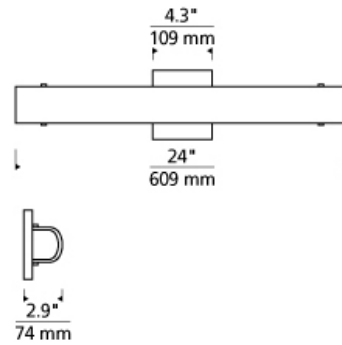

Zuka 24 Bath

LED ADA T20

DESCRIPTION

The Zuka bath light by Tech Lighting is sophisticated yet simple with its chic perforated outer metal detail and sugar glass shade. The frosted glass diffuser provides a sweet touch of elegance while the perforated metal detail offers a sleek contemporary appearance. The Zuka is available in two on trend finishes, Satin Nickel or Polished Chrome each finish further enhances the sophisticated appeal of this bath bar. The Zuka is available in either a 24" or 36" length and ships with energy efficient integrated LED lamping, all lamping options are fully dimmable to create the desired ambiance in your special space. Perforated Metal version includes 20 watt, 743 delivered lumens, 3000K LED linear modules. Glass version includes 20 watt, 1487 delivered lumens, 3000K LED linear modules. Dimmable with low-voltage electronic dimmer. ADA compliant.

INSTALLATION

This product can mount to either a 4" square electrical box with round plaster ring or an octagonal electrical box (not included).

WEIGHT

3.0-3.5lb / 1.36-1.59kg ±

metal

white glass

ORDERING INFORMATION

700BCZKA	LENGTH (A)	COLOR	FINISH	LAMP
24	24"	T METAL	C CHROME	-LED930 LED 90 CRI 3000K 120V (T24)
		W WHITE GLASS	S SATIN NICKEL	-LED930-277 LED 90 CRI 3000K 120V (T24)

Tech Lighting, L.L.C.

700BC ZKA _____