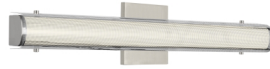

Zuka 24 Bath

LED ADA T20

DESCRIPTION

The Zuka bath light by Tech Lighting is sophisticated yet simple with its chic perforated outer metal detail and sugar glass shade. The frosted glass diffuser provides a sweet touch of elegance while the perforated metal detail offers a sleek contemporary appearance. The Zuka is available in two on trend finishes, Satin Nickel or Polished Chrome each finish further enhances the sophisticated appeal of this bath bar. The Zuka is available in either a 24" or 36" length and ships with energy efficient integrated LED lamping, all lamping options are fully dimmable to create the desired ambiance in your special space. Perforated Metal version includes 20 watt, 743 delivered lumens, 3000K LED linear modules. Glass version includes 20 watt, 1487 delivered lumens, 3000K LED linear modules. Dimmable with low-voltage electronic dimmer. ADA compliant.

INSTALLATION

This product can mount to either a 4" square electrical box with round plaster ring or an octagonal electrical box (not included).

WEIGHT

3.0-3.5lb / 1.36-1.59kg ±

metal

white glass

ORDERING INFORMATION

700BCZKA	LENGTH (A)	COLOR	FINISH	LAMP
24	24"	T METAL	C CHROME	-LED930 LED 90 CRI 3000K 120V (T24)
		W WHITE GLASS	S SATIN NICKEL	-LED930-277 LED 90 CRI 3000K 120V (T24)

Tech Lighting, L.L.C.

700BC ZKA _____