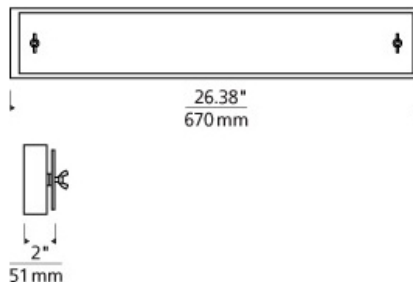

BATH COLLECTION

Zone Bath

DESCRIPTION

Beautiful, hand-carved glass is held in place with a pair of decorative wing-nuts. All fixtures ship with two sets of wing-nuts, one that matches the metal finish of the fixture and one pair in a Gold Finish for a contrasting aesthetic. May be mounted vertically or horizontally. Includes 18.5 watt, 1300 lumens, 2700K field-replaceable LED module. Dimmable with low-voltage electronic dimmer. ADA compliant.

INSTALLATION

This product can mount to either a 4" square electrical box with round plaster ring or an octagonal electrical box (not included).

WEIGHT

5.25lb / 2.38kg ±

white

- bronze
bronze wing nut
- bronze
gold wing nut
- white
gold wing nut
- white
satin nickel wing nut