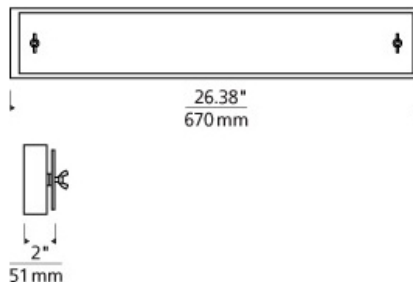

BATH COLLECTION

Zone Bath

DESCRIPTION

Beautiful, hand-carved glass is held in place with a pair of decorative wing-nuts. All fixtures ship with two sets of wing-nuts, one that matches the metal finish of the fixture and one pair in a Gold Finish for a contrasting aesthetic. May be mounted vertically or horizontally. Includes 20 watt, 657 lumens, 2700K field-replaceable LED module. Dimmable with low-voltage electronic dimmer. ADA compliant.

INSTALLATION

This product can mount to either a 4" square electrical box with round plaster ring or an octagonal electrical box (not included).

WEIGHT

5.25lb / 2.38kg ±

white

- bronze
bronze wing nut
- bronze
gold wing nut
- white
gold wing nut
- white
satin nickel wing nut