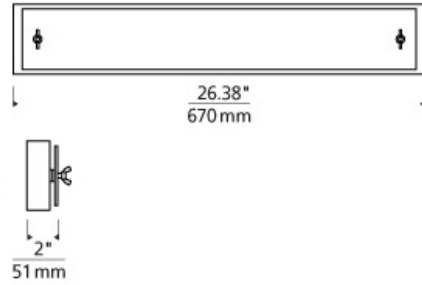

BATH COLLECTION

Zone Bath

DESCRIPTION

Beautiful, hand-carved glass is held in place with a pair of decorative wing-nuts. All fixtures ship with two sets of wing-nuts, one that matches the metal finish of the fixture and one pair in a Gold Finish for a contrasting aesthetic. May be mounted vertically or horizontally. Includes 20 watt, 657 lumens, 2700K field-replaceable LED module. Dimmable with low-voltage electronic dimmer. ADA compliant.

INSTALLATION

This product can mount to either a 4" square electrical box with round plaster ring or an octagonal electrical box (not included).

WEIGHT

5.25lb / 2.38kg ±

white

- bronze
bronze wing nut
- bronze
gold wing nut
- white
gold wing nut
- white
satin nickel wing nut