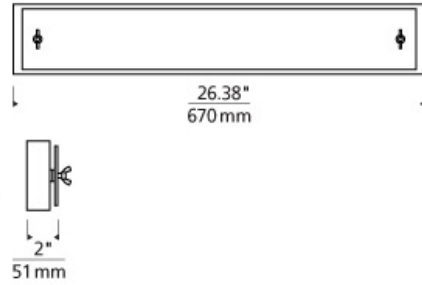

### DESCRIPTION

Beautiful, hand-carved glass is held in place with a pair of decorative wing-nuts. All fixtures ship with two sets of wing-nuts, one that matches the metal finish of the fixture and one pair in a Gold Finish for a contrasting aesthetic. May be mounted vertically or horizontally. Includes 20 watt, 657 lumens, 2700K field-replaceable LED module. Dimmable with low-voltage electronic dimmer. ADA compliant.