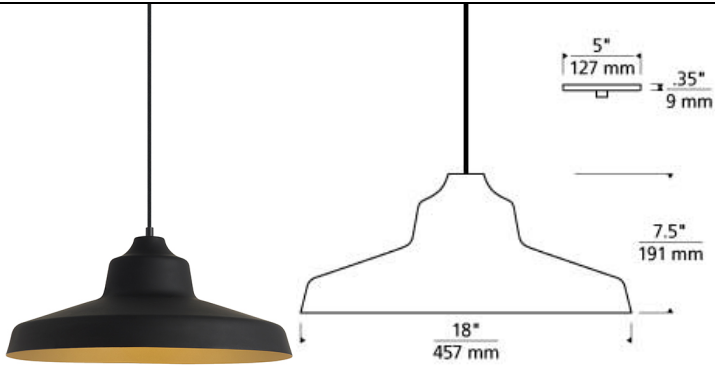

Zevo Pendant

LED T20

DESCRIPTION

The Zevo pendant light from Tech Lighting is an oversized 18" diameter version of a popular industrial-inspired design and creates a bold statement no matter which of the diverse finish options is selected. Fixtures with this ubiquitous silhouette were used for decades as light in warehouses, factories, barns and are now found as light in hip restaurants and eclectic homes. Available in a Fossil Gray finish with a Black cloth cord, a Matte White finish with a White cloth cord, or a Black Exterior finish coupled with a Gold Interior finish with a Black cloth cord, all with matching canopy. Damp-rated and dimmable. Includes 8' of field-cuttable cable. Available with or without lamp. E26 medium base socket 75w max. LED version includes (1) 9 watt 737 delivered lumens 90CRI 3000K LED A19. Dimmable with a low-voltage electronic dimmer. 120v.

WEIGHT

2-2.5lb / 0.91-1.13kg ±

black/gold

fossil gray

white

ORDERING INFORMATION

700TDZVO FINISH

LAMP