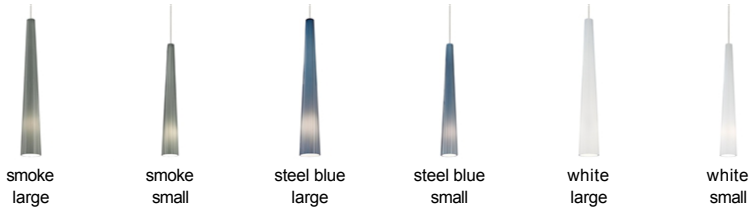

WEIGHT

2.02lb / 0.92kg ±

smoke large

smoke small

steel blue large

steel blue small

white large

white small

ORDERING INFORMATION

700	SYSTEM	ZEN	SHAPE OR SIZE	COLOR	FINISH	LAMP
FJ	FREEJACK		L LARGE	K SMOKE	Z ANTIQUE BRONZE	12 VOLT HALOGEN (T20)
MP	MONOPOINT		S SMALL	U STEEL BLUE	C CHROME	-LEDS930 12 VOLT LED 90 CRI 3000K (T20/T24)
MO	MONORAIL			W WHITE	S SATIN NICKEL	-24 24 VOLT HALOGEN
MO2	TWO-CIRCUIT MONORAIL					

Note: MP includes 4" Round Flush Canopy. Note: MP includes 4 Round Flush Canopy.

Chrome not offered on Monorail & Two-Circuit Monorail.

TECH LIGHTING®

7400 Linder Avenue T 847.410.4400
Skokie, Illinois 60077 F 847.410.4500

Tech Lighting, L.L.C.

700 ____ ZEN _____

FIXTURE TYPE: _____

JOB NAME: _____

NOTES: _____

_____

_____