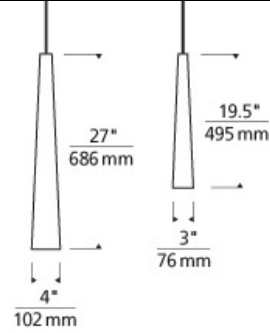

LOW - VOLTAGE PENDANTS

Zenith Pendant SORAA

DESCRIPTION

The Zenith pendant light by Tech Lighting features a slender, organic-shaped glass shade that exudes drama and sophistication. Vertical stringers add depth and dimension to the elongated shape while three fresh colors further enhance the contemporary design of the Zenith pendant. The concealed laming provides a punch of task lighting to surfaces below making this pendant ideal for kitchen island task lighting, hallway lighting and bedroom lighting flanking an end table. The Zenith is available in two distinct sizes to accommodate your unique design applications. Your choice of halogen or LED lamping ships with the Zenith saving you time and money, either lamping option is fully dimmable to create the desired ambiance in your special space. Includes low-voltage, 50 watt halogen bi-pin lamp or 8 watt, 300 delivered lumen, 3000K, replaceable SORAA® LED module and six feet of field-cuttable cable. Dimmable with low-voltage electronic or magnetic dimmer (based on the transformer). Works with SORAA.

INSTALLATION

Socket terminates with FreeJack male connector, which may be installed into a system connector. Elements ordered with a system prefix include a connector for that system.

ACCESSORIES & OPTICAL CONTROLS

SORAA® LED Bi-Pin Replacement Pendant Module