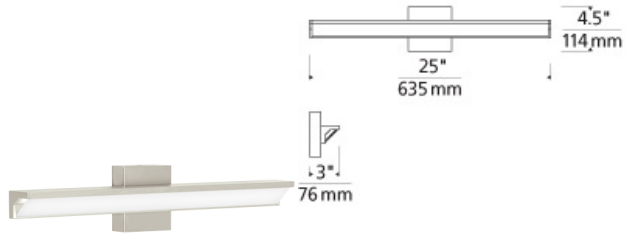

### DESCRIPTION

Ultra-modern appeal exudes from the extremely slim, yet bold, Yukon bath vanity light from Tech Lighting. The optic-quality acrylic diffusor effectively and evenly disperses light from the high-powered LED module hidden within. 25" Includes 20 watt, 1409 delivered lumen, 2700K or 3000K LED module. 37" includes 32 watt, 2113 delivered lumen, 2700K or 3000K LED module. Mounts vertically or horizontally. ADA compliant. Dimmable with low-voltage electronic or triac dimmer.

### ORDERING INFORMATION

700BCYKN	LENGTH (A)	FINISH	LAMP
25	25"	W MATTE WHITE	-LED927 LED 90 CRI 2700K 120V
37	36"	S SATIN NICKEL	-LED927-277 LED 90 CRI 2700K 277V
		W WHITE	-LED930 LED 90 CRI 3000K 120V
			-LED930-277 LED 90 CRI 3000K 277V