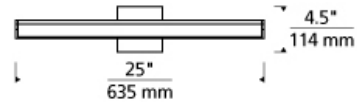

BATH COLLECTION

Yukon Bath

DESCRIPTION

Ultra-modern appeal exudes from the extremely slim, yet bold, Yukon bath vanity light from Tech Lighting. The optic-quality acrylic diffusor effectively and evenly disperses light from the high-powered LED module hidden within. 25" Includes 20 watt, 1409 delivered lumen, 2700K or 3000K LED module. 37" includes 32 watt, 2113 delivered lumen, 2700K or 3000K LED module. Mounts vertically or horizontally. ADA compliant. Dimmable with low-voltage electronic or triac dimmer.

INSTALLATION

This product can mount to either a 4" square electrical box with round plaster ring or an octagonal electrical box. May be mounted horizontally or vertically. For wall mount use only.

WEIGHT

3.4-3.4lb / 1.54-1.54kg ±

satin nickel
24"

white
24"

satin nickel
37"

white
37"

ORDERING INFORMATION

700BCYKN	LENGTH (A)	FINISH	LAMP
25	25"	W MATTE WHITE	-LED927 LED 90 CRI 2700K 120V
37	37"	S SATIN NICKEL	-LED927-277 LED 90 CRI 2700K 277V
		W WHITE	-LED930 LED 90 CRI 3000K 120V
			-LED930-277 LED 90 CRI 3000K 277V

TECH LIGHTING®

7400 Linder Avenue
Skokie, Illinois 60077

T 847.410.4400
F 847.410.4500

Tech Lighting, L.L.C.

700BCYKN _____

FIXTURE TYPE: _____

JOB NAME: _____

NOTES: _____

_____

_____

©2018 Tech Lighting, L.L.C. All Rights Reserved. The "Tech Lighting" graphic is a registered trademark of Tech Lighting, L.L.C. Tech Lighting reserves the right to change specifications for product improvements without notification.