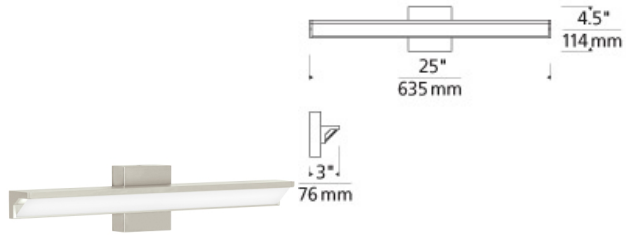

BATH COLLECTION

Yukon Bath

DESCRIPTION

Ultra-modern appeal exudes from the extremely slim, yet bold, Yukon bath vanity light from Tech Lighting. The optic-quality acrylic diffusor effectively and evenly disperses light from the high-powered LED module hidden within. 25" Includes 20 watt, 1409 delivered lumen, 2700K or 3000K LED module. 37" includes 32 watt, 2113 delivered lumen, 2700K or 3000K LED module. Mounts vertically or horizontally. ADA compliant. Dimmable with low-voltage electronic or triac dimmer.

INSTALLATION

This product can mount to either a 4" square electrical box with round plaster ring or an octagonal electrical box. May be mounted horizontally or vertically. For wall mount use only.

WEIGHT

3.4-3.4lb / 1.54-1.54kg ±

satin nickel
24"

white
24"

satin nickel
37"

white
37"

ORDERING INFORMATION

| 700BCYKN | LENGTH (A) | FINISH | LAMP |
|----------|------------|----------------|-----------------------------------|
| 25 | 25" | W MATTE WHITE | -LED927 LED 90 CRI 2700K 120V |
| 36 | 36" | S SATIN NICKEL | -LED927-277 LED 90 CRI 2700K 277V |
| | | W WHITE | -LED930 LED 90 CRI 3000K 120V |
| | | | -LED930-277 LED 90 CRI 3000K 277V |