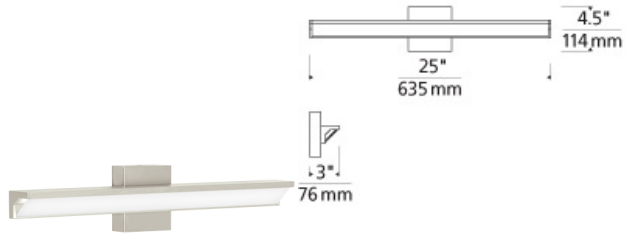

BATH COLLECTION

Yukon Bath

DESCRIPTION

Ultra-modern appeal exudes from the extremely slim, yet bold, Yukon bath vanity light from Tech Lighting. The optic-quality acrylic diffusor effectively and evenly disperses light from the high-powered LED module hidden within. 25" Includes 20 watt, 1409 delivered lumen, 2700K or 3000K LED module. 37" includes 32 watt, 2113 delivered lumen, 2700K or 3000K LED module. Mounts vertically or horizontally. ADA compliant. Dimmable with low-voltage electronic or triac dimmer.

INSTALLATION

This product can mount to either a 4" square electrical box with round plaster ring or an octagonal electrical box. May be mounted horizontally or vertically. For wall mount use only.

WEIGHT

3.4-3.4lb / 1.54-1.54kg ±

ORDERING INFORMATION

700BCYKN	LENGTH (A)	FINISH	LAMP
25	25"	W MATTE WHITE	-LED927 LED 90 CRI 2700K 120V
37	37"	S SATIN NICKEL	-LED927-277 LED 90 CRI 2700K 277V
		W WHITE	-LED930 LED 90 CRI 3000K 120V
			-LED930-277 LED 90 CRI 3000K 277V