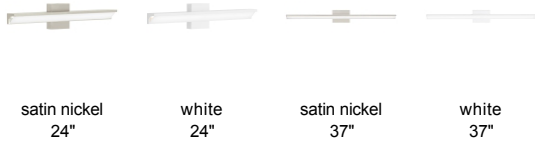

ORDERING INFORMATION

700BCYKN	LENGTH (A)	FINISH	LAMP
25	25"	W MATTE WHITE	-LED927 LED 90 CRI 2700K 120V
37	36"	S SATIN NICKEL	-LED927-277 LED 90 CRI 2700K 277V
		W WHITE	-LED930 LED 90 CRI 3000K 120V
			-LED930-277 LED 90 CRI 3000K 277V