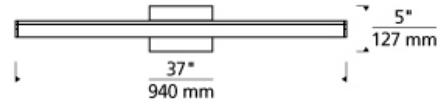

BATH COLLECTION

Yukon Bath

DESCRIPTION

Ultra-modern appeal exudes from the extremely slim, yet bold, Yukon bath vanity light from Tech Lighting. The optic-quality acrylic diffusor effectively and evenly disperses light from the high-powered LED module hidden within. 25" Includes 20 watt, 1409 delivered lumen, 2700K or 3000K LED module. 37" includes 32 watt, 2113 delivered lumen, 2700K or 3000K LED module. Mounts vertically or horizontally. ADA compliant. Dimmable with low-voltage electronic or triac dimmer.

INSTALLATION

This product can mount to either a 4" square electrical box with round plaster ring or an octagonal electrical box. May be mounted horizontally or vertically. For wall mount use only.

WEIGHT

3.4-3.4lb / 1.54-1.54kg ±

satin nickel
24"

white
24"

satin nickel
37"

white
37"

ORDERING INFORMATION

700BCYKN	LENGTH (A)	FINISH	LAMP
25	25"	W MATTE WHITE	-LED927 LED 90 CRI 2700K 120V
37	37"	S SATIN NICKEL	-LED927-277 LED 90 CRI 2700K 277V
		W WHITE	-LED930 LED 90 CRI 3000K 120V
			-LED930-277 LED 90 CRI 3000K 277V

TECH LIGHTING®

7400 Linder Avenue
Skokie, Illinois 60077

T 847.410.4400
F 847.410.4500

Tech Lighting, L.L.C.

700BCYKN _____

FIXTURE TYPE: _____

JOB NAME: _____

NOTES: _____

_____

_____

©2018 Tech Lighting, L.L.C. All Rights Reserved. The "Tech Lighting" graphic is a registered trademark of Tech Lighting, L.L.C. Tech Lighting reserves the right to change specifications for product improvements without notification.