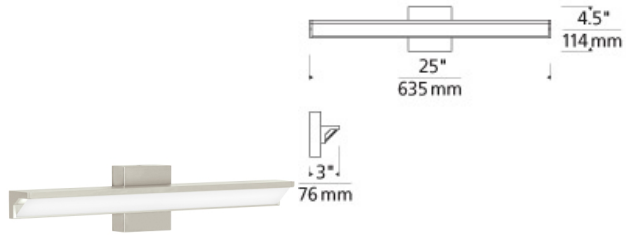

BATH COLLECTION

Yukon Bath

DESCRIPTION

Ultra-modern appeal exudes from the extremely slim, yet bold, Yukon bath vanity light from Tech Lighting. The optic-quality acrylic diffusor effectively and evenly disperses light from the high-powered LED module hidden within. 25" Includes 20 watt, 1409 delivered lumen, 2700K or 3000K LED module. 37" includes 32 watt, 2113 delivered lumen, 2700K or 3000K LED module. Mounts vertically or horizontally. ADA compliant. Dimmable with low-voltage electronic or triac dimmer.

INSTALLATION

This product can mount to either a 4" square electrical box with round plaster ring or an octagonal electrical box. May be mounted horizontally or vertically. For wall mount use only.

WEIGHT

3.4-3.4lb / 1.54-1.54kg ±

satin nickel
24"

white
24"

satin nickel
37"

white
37"

ORDERING INFORMATION

700BCYKN	LENGTH (A)	FINISH	LAMP
25	25"	W MATTE WHITE	-LED927 LED 90 CRI 2700K 120V
36	36"	S SATIN NICKEL	-LED927-277 LED 90 CRI 2700K 277V
		W WHITE	-LED930 LED 90 CRI 3000K 120V
			-LED930-277 LED 90 CRI 3000K 277V