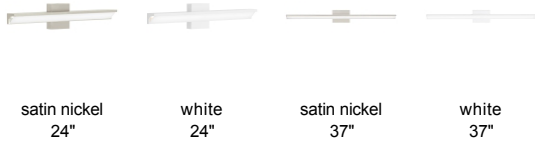

BATH COLLECTION

Yukon Bath

DESCRIPTION

Ultra-modern appeal exudes from the extremely slim, yet bold, Yukon bath vanity light from Tech Lighting. The optic-quality acrylic diffusor effectively and evenly disperses light from the high-powered LED module hidden within. 25" Includes 20 watt, 1409 delivered lumen, 2700K or 3000K LED module. 37" includes 32 watt, 2113 delivered lumen, 2700K or 3000K LED module. Mounts vertically or horizontally. ADA compliant. Dimmable with low-voltage electronic or triac dimmer.

INSTALLATION

This product can mount to either a 4" square electrical box with round plaster ring or an octagonal electrical box. May be mounted horizontally or vertically. For wall mount use only.

WEIGHT

3.4-3.4lb / 1.54-1.54kg ±

ORDERING INFORMATION

700BCYKN	LENGTH (A)	FINISH	LAMP
25	25"	W MATTE WHITE	-LED927 LED 90 CRI 2700K 120V
37	37"	S SATIN NICKEL	-LED927-277 LED 90 CRI 2700K 277V
		W WHITE	-LED930 LED 90 CRI 3000K 120V
			-LED930-277 LED 90 CRI 3000K 277V