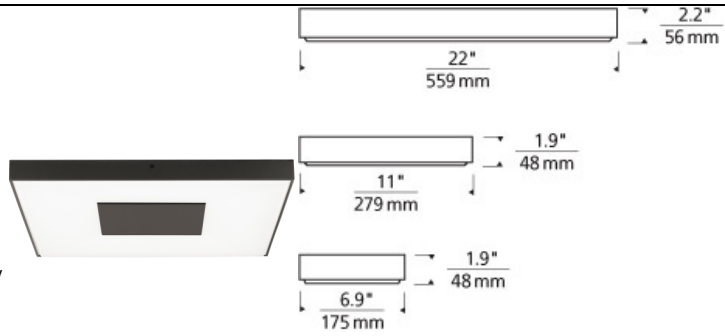

FLUSH & SEMI-FLUSH MOUNT

Wynter Square Flush Mount Ceiling

DESCRIPTION

Modern minimalist design exudes from the versatile and efficient Wynter LED flush mount ceiling light from Tech Lighting. A precisely executed acrylic shade provides an incredibly smooth wash of light as it is intentionally interrupted by negative space in the center of the fixture for visual contrast. Three sizes offer designers the opportunity to address scale in spaces that demand larger solutions. Small includes 21 watt, 404 net lumen, 3000K LED. Medium includes 40 watt, 830 net lumen, 3000K LED. Large includes 60 watt, 1870 net lumen, 3000K LED. Dimmable with low-voltage electronic dimmer. May be wall or ceiling mounted. Suitable for wet locations. ADA compliant.

INSTALLATION

This product can mount to either a 4" square electrical box with round plaster ring or an octagonal electrical box (not included).

WEIGHT

1.93-11.2lb / 0.88-5.08kg ±

antique bronze small satin nickel small antique bronze medium satin nickel medium antique bronze large