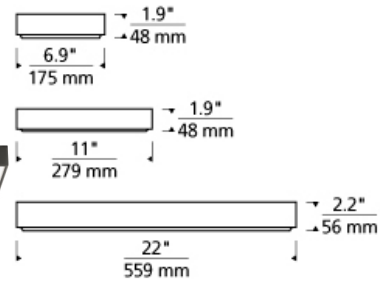

FLUSH & SEMI-FLUSH MOUNT

Wynter Square Flush Mount Ceiling

DESCRIPTION

Modern minimalist design exudes from the versatile and efficient Wynter LED flush mount ceiling light from Tech Lighting. A precisely executed acrylic diffuser provides an incredibly smooth wash of light as it is intentionally interrupted by negative space in the center of the fixture for visual contrast. Three sizes offer designers the opportunity to address scale in spaces that demand larger solutions. Small includes 21 watt, 404 net lumen, 3000K LED. Medium includes 40 watt, 830 net lumen, 3000K LED. Large includes 60 watt, 1870 net lumen, 3000K LED. Dimmable with low-voltage electronic dimmer. May be wall or ceiling mounted. Suitable for wet locations. ADA compliant.

INSTALLATION

This product can mount to either a 4" square electrical box with round plaster ring or an octagonal electrical box (not included).

WEIGHT

2-2.5lb / 0.91-1.13kg ±

antique bronze
small

satin nickel
small

antique bronze
medium

satin nickel
medium

antique bronze
large

ORDERING INFORMATION

700FMWNTS	SHAPE OR SIZE	FINISH	LAMP
L	LARGE	Z ANTIQUE BRONZE	-LED830 LED 80 CRI 3000K 120V
M	MEDIUM	S SATIN NICKEL	-LED830-277 LED 80 CRI 3000K 277V
S	SMALL		