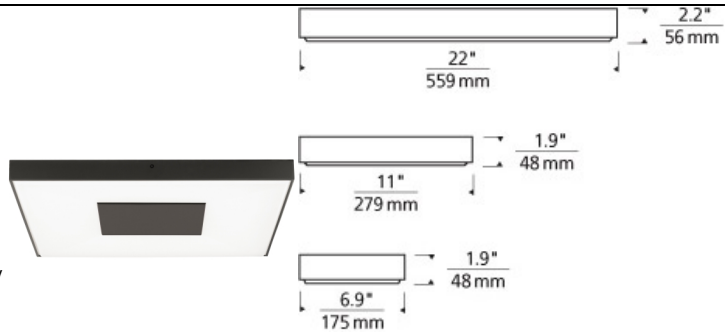

FLUSH & SEMI-FLUSH MOUNT

Wynter Square Flush Mount Ceiling

DESCRIPTION

Modern minimalist design exudes from the versatile and efficient Wynter LED flush mount ceiling light from Tech Lighting. A precisely executed acrylic diffuser provides an incredibly smooth wash of light as it is intentionally interrupted by negative space in the center of the fixture for visual contrast. Three sizes offer designers the opportunity to address scale in spaces that demand larger solutions. Small includes 21 watt, 404 net lumen, 3000K LED. Medium includes 40 watt, 830 net lumen, 3000K LED. Large includes 60 watt, 1870 net lumen, 3000K LED. Dimmable with low-voltage electronic dimmer. May be wall or ceiling mounted. Suitable for wet locations. ADA compliant.

INSTALLATION

This product can mount to either a 4" square electrical box with round plaster ring or an octagonal electrical box (not included).

WEIGHT

1.93-11.2lb / 0.88-5.08kg ±

antique bronze small satin nickel small antique bronze medium satin nickel medium antique bronze large

ORDERING INFORMATION

| 700FMWNTS | SHAPE OR SIZE | FINISH | LAMP |
|-----------|---------------|------------------|-----------------------------------|
| L | LARGE | Z ANTIQUE BRONZE | -LED830 LED 80 CRI 3000K 120V |
| M | MEDIUM | S SATIN NICKEL | -LED830-277 LED 80 CRI 3000K 277V |
| S | SMALL | | |