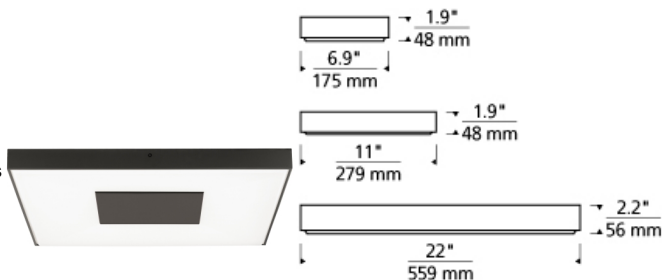

FLUSH & SEMI-FLUSH MOUNT

Wynter Square Flush Mount Ceiling LED ADA T20

DESCRIPTION

The Wynter Square light by Tech Lighting features a modern minimalist design that exudes from this versatile and efficient LED wall sconce. A precisely executed acrylic shade provides an incredibly smooth wash of light as it is intentionally interrupted by negative space in the center of the fixture for visual contrast. The Wynter Square scales at three distinct sizes making it an ideal solution for bathroom lighting, hallway lighting and bedroom lighting flanking two end tables. The Wynter Square is one of three fixtures in the Wynter family, simply search Wynter Square to find its closest relatives. Your choice of fully dimmable LED lamping ships with this fixture saving you both time and money. Small includes 21 watt, 404 net lumen, 3000K LED. Medium includes 40 watt, 830 net lumen, 3000K LED. Large includes 60 watt, 1870 net lumen, 3000K LED. Dimmable with low-voltage electronic dimmer. May be wall or ceiling mounted. Suitable for wet locations. ADA compliant.

INSTALLATION

This product can mount to either a 4" square electrical box with round plaster ring or an octagonal electrical box (not included).

WEIGHT

2-2.5lb / 0.91-1.13kg ±

antique bronze small satin nickel small antique bronze medium satin nickel medium antique bronze large