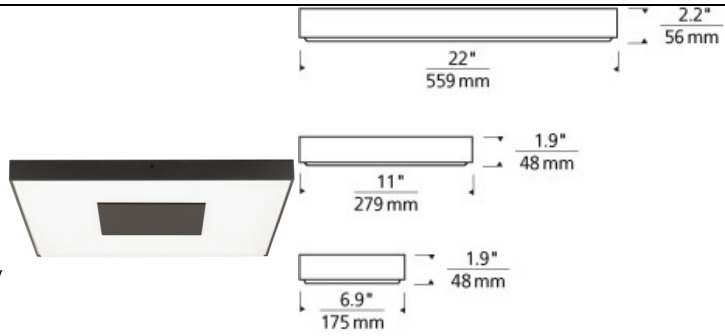

FLUSH & SEMI-FLUSH MOUNT

Wynter Square Flush Mount Ceiling

DESCRIPTION

Modern minimalist design exudes from the versatile and efficient Wynter LED flush mount ceiling light from Tech Lighting. A precisely executed acrylic shade provides an incredibly smooth wash of light as it is intentionally interrupted by negative space in the center of the fixture for visual contrast. Three sizes offer designers the opportunity to address scale in spaces that demand larger solutions. Small includes 15 watt, 400 net lumen, 3000K LED. Medium includes 30 watt, 800 net lumen, 3000K LED. Large includes 60 watt, 2000 net lumen, 3000K LED. Dimmable with low-voltage electronic dimmer. May be wall or ceiling mounted. Suitable for wet locations. ADA compliant.

INSTALLATION

This product can mount to either a 4" square electrical box with round plaster ring or an octagonal electrical box (not included).

WEIGHT

1.93-11.2lb / 0.88-5.08kg ±

antique bronze
small

satin nickel
small