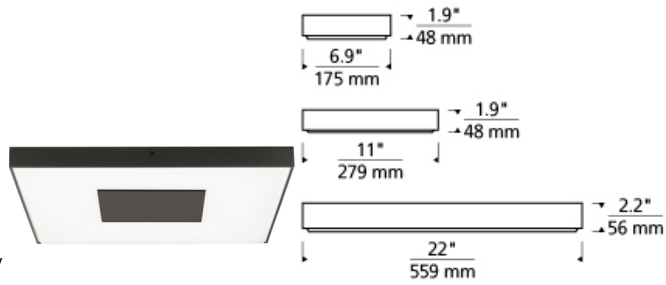

FLUSH & SEMI-FLUSH MOUNT

Wynter Square Flush Mount Ceiling

LED ADA T20

DESCRIPTION

Modern minimalist design exudes from the versatile and efficient Wynter LED flush mount ceiling light from Tech Lighting. A precisely executed acrylic diffuser provides an incredibly smooth wash of light as it is intentionally interrupted by negative space in the center of the fixture for visual contrast. Three sizes offer designers the opportunity to address scale in spaces that demand larger solutions. Small includes 21 watt, 404 net lumen, 3000K LED. Medium includes 40 watt, 830 net lumen, 3000K LED. Large includes 60 watt, 1870 net lumen, 3000K LED. Dimmable with low-voltage electronic dimmer. May be wall or ceiling mounted. Suitable for wet locations. ADA compliant.

INSTALLATION

This product can mount to either a 4" square electrical box with round plaster ring or an octagonal electrical box (not included).

WEIGHT

2-2.5lb / 0.91-1.13kg ±

antique bronze small satin nickel small antique bronze medium satin nickel medium antique bronze large