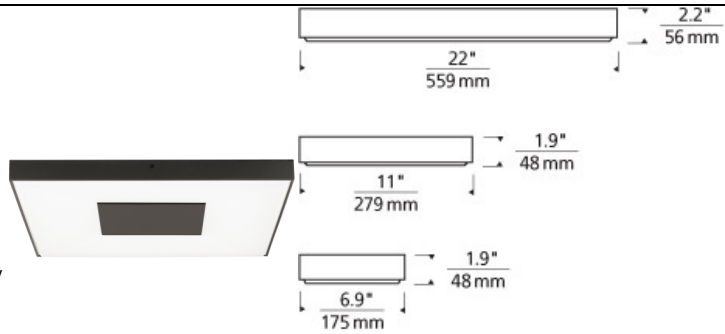

FLUSH & SEMI-FLUSH MOUNT

Wynter Square Flush Mount Ceiling

DESCRIPTION

Modern minimalist design exudes from the versatile and efficient Wynter LED flush mount ceiling light from Tech Lighting. A precisely executed acrylic shade provides an incredibly smooth wash of light as it is intentionally interrupted by negative space in the center of the fixture for visual contrast. Three sizes offer designers the opportunity to address scale in spaces that demand larger solutions. Small includes 21 watt, 404 net lumen, 3000K LED. Medium includes 40 watt, 830 net lumen, 3000K LED. Large includes 60 watt, 1870 net lumen, 3000K LED. Dimmable with low-voltage electronic dimmer. May be wall or ceiling mounted. Suitable for wet locations. ADA compliant.

INSTALLATION

This product can mount to either a 4" square electrical box with round plaster ring or an octagonal electrical box (not included).

WEIGHT

1.93-11.2lb / 0.88-5.08kg ±

antique bronze
small

satin nickel
small