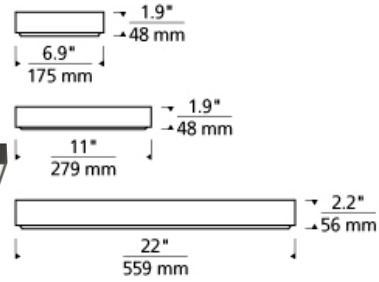

FLUSH & SEMI-FLUSH MOUNT

Wynter Square Flush Mount Ceiling

DESCRIPTION

Modern minimalist design exudes from the versatile and efficient Wynter LED flush mount ceiling light from Tech Lighting. A precisely executed acrylic diffuser provides an incredibly smooth wash of light as it is intentionally interrupted by negative space in the center of the fixture for visual contrast. Three sizes offer designers the opportunity to address scale in spaces that demand larger solutions. Small includes 21 watt, 404 net lumen, 3000K LED. Medium includes 40 watt, 830 net lumen, 3000K LED. Large includes 60 watt, 1870 net lumen, 3000K LED. Dimmable with low-voltage electronic dimmer. May be wall or ceiling mounted. Suitable for wet locations. ADA compliant.

INSTALLATION

This product can mount to either a 4" square electrical box with round plaster ring or an octagonal electrical box (not included).

WEIGHT

2-2.5lb / 0.91-1.13kg ±

antique bronze
small

satin nickel
small

antique bronze
medium

satin nickel
medium

antique bronze
large

ORDERING INFORMATION

700FMWNTS	SHAPE OR SIZE	FINISH	LAMP
L	LARGE	Z ANTIQUE BRONZE	-LED830 LED 80 CRI 3000K 120V
M	MEDIUM	S SATIN NICKEL	-LED830-277 LED 80 CRI 3000K 277V
S	SMALL		

TECH LIGHTING®
7400 Linder Avenue T 847.410.4400
Skokie, Illinois 60077 F 847.410.4500

Tech Lighting, L.L.C.

700FMWNTS _____

FIXTURE TYPE: _____

JOB NAME: _____

NOTES: _____

_____

_____