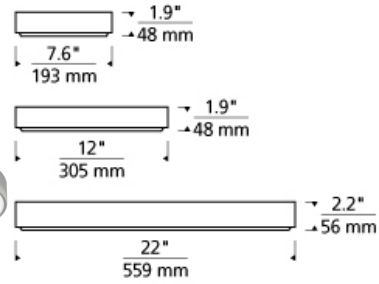

FLUSH & SEMI-FLUSH MOUNT

Wynter Round Flush Mount Ceiling

DESCRIPTION

Modern minimalist design exudes from the versatile and efficient Wynter LED flush mount ceiling light from Tech Lighting. A precisely executed acrylic diffuser provides an incredibly smooth wash of light as it is intentionally interrupted by negative space in the center of the fixture for visual contrast. Three sizes offer designers the opportunity to address scale in spaces that demand larger solutions. Small includes 21 watt, 404 net lumen, 3000K LED. Medium includes 40 watt, 830 net lumen, 3000K LED. Large includes 60 watt, 1870 net lumen, 3000K LED. Dimmable with low-voltage electronic dimmer. May be wall or ceiling mounted. Suitable for wet locations. ADA compliant.

INSTALLATION

This product can mount to either a 4" square electrical box with round plaster ring or an octagonal electrical box (not included).

WEIGHT

2-3lb / 0.91-1.36kg ±

antique bronze
small

satin nickel
small

antique bronze
medium

satin nickel
medium

satin nickel
large

ORDERING INFORMATION

700FMWNTR	SHAPE OR SIZE	FINISH	LAMP
L	LARGE	Z ANTIQUE BRONZE	-LED830 LED 80 CRI 3000K 120V
M	MEDIUM	S SATIN NICKEL	-LED830-277 LED 80 CRI 3000K 277V
S	SMALL		