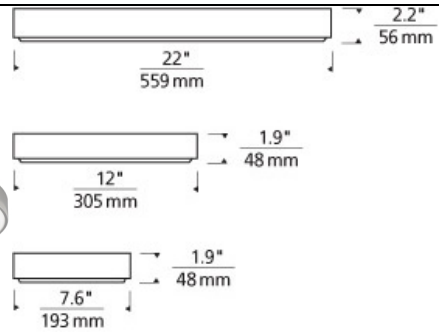

FLUSH & SEMI-FLUSH MOUNT

Wynter Round Flush Mount Ceiling

DESCRIPTION

Modern minimalist design exudes from the versatile and efficient Wynter LED flush mount ceiling light from Tech Lighting. A precisely executed acrylic diffuser provides an incredibly smooth wash of light as it is intentionally interrupted by negative space in the center of the fixture for visual contrast. Three sizes offer designers the opportunity to address scale in spaces that demand larger solutions. Small includes 21 watt, 404 net lumen, 3000K LED. Medium includes 40 watt, 830 net lumen, 3000K LED. Large includes 60 watt, 1870 net lumen, 3000K LED. Dimmable with low-voltage electronic dimmer. May be wall or ceiling mounted. Suitable for wet locations. ADA compliant.

INSTALLATION

This product can mount to either a 4" square electrical box with round plaster ring or an octagonal electrical box (not included).

WEIGHT

1.93-7.31lb / 0.88-3.31kg ±

antique bronze
small

satın nickel
small