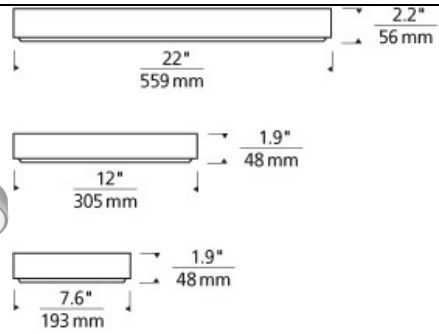

FLUSH & SEMI-FLUSH MOUNT

Wynter Round Flush Mount Ceiling

DESCRIPTION

Modern minimalist design exudes from the versatile and efficient Wynter LED flush mount ceiling light from Tech Lighting. A precisely executed acrylic shade provides an incredibly smooth wash of light as it is intentionally interrupted by negative space in the center of the fixture for visual contrast. Three sizes offer designers the opportunity to address scale in spaces that demand larger solutions. Small includes 15 watt, 400 net lumen, 3000K LED. Medium includes 30 watt, 800 net lumen, 3000K LED. Large includes 60 watt, 2000 net lumen, 3000K LED. Dimmable with low-voltage electronic dimmer. May be wall or ceiling mounted. Suitable for wet locations. ADA compliant.

INSTALLATION

This product can mount to either a 4" square electrical box with round plaster ring or an octagonal electrical box (not included).

WEIGHT

1.93-7.31lb / 0.88-3.31kg ±

antique bronze
small

satin nickel
small

antique bronze
medium

satin nickel
medium

satin nickel
large

ORDERING INFORMATION

700FMWNTR	SHAPE OR SIZE	FINISH	LAMP
L	LARGE	Z ANTIQUE BRONZE	-LED830 LED 80 CRI 3000K 120V
M	MEDIUM	S SATIN NICKEL	-LED830-277 LED 80 CRI 3000K 277V
S	SMALL		

TECH LIGHTING®

7400 Linder Avenue
Skokie, Illinois 60077

T 847.410.4400
F 847.410.4500

Tech Lighting, L.L.C.

700FMWNTR _____

FIXTURE TYPE: _____

JOB NAME: _____

NOTES: _____

_____

_____

©2017 Tech Lighting, L.L.C. All Rights Reserved. The "Tech Lighting" graphic is a registered trademark of Tech Lighting, L.L.C. Tech Lighting reserves the right to change specifications for product improvements without notification.