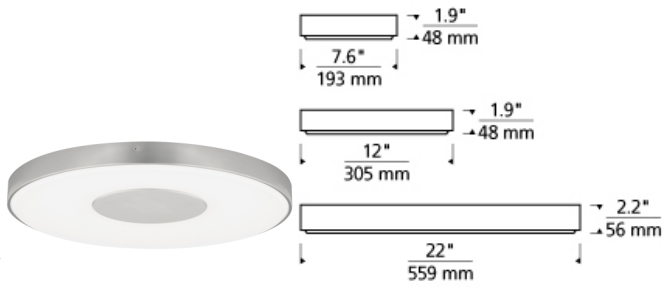

# FLUSH & SEMI-FLUSH MOUNT

## Wynter Round Flush Mount Ceiling LED ADA T20

### DESCRIPTION

Modern minimalist design exudes from the versatile and efficient Wynter LED flush mount ceiling light from Tech Lighting. A precisely executed acrylic diffuser provides an incredibly smooth wash of light as it is intentionally interrupted by negative space in the center of the fixture for visual contrast. Three sizes offer designers the opportunity to address scale in spaces that demand larger solutions. Small includes 21 watt, 404 net lumen, 3000K LED. Medium includes 40 watt, 830 net lumen, 3000K LED. Large includes 60 watt, 1870 net lumen, 3000K LED. Dimmable with low-voltage electronic dimmer. May be wall or ceiling mounted. Suitable for wet locations. ADA compliant.