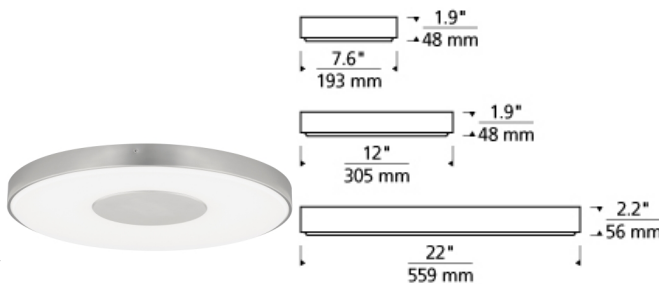

FLUSH & SEMI-FLUSH MOUNT

Wynter Round Flush Mount Ceiling LED ADA T20

DESCRIPTION

Modern minimalist design exudes from the versatile and efficient Wynter LED flush mount ceiling light from Tech Lighting. A precisely executed acrylic diffuser provides an incredibly smooth wash of light as it is intentionally interrupted by negative space in the center of the fixture for visual contrast. Three sizes offer designers the opportunity to address scale in spaces that demand larger solutions. Small includes 21 watt, 404 net lumen, 3000K LED. Medium includes 40 watt, 830 net lumen, 3000K LED. Large includes 60 watt, 1870 net lumen, 3000K LED. Dimmable with low-voltage electronic dimmer. May be wall or ceiling mounted. Suitable for wet locations. ADA compliant.

INSTALLATION

This product can mount to either a 4" square electrical box with round plaster ring or an octagonal electrical box (not included).

WEIGHT

2-3lb / 0.91-1.36kg ±

antique bronze small satin nickel small antique bronze medium satin nickel medium satin nickel large