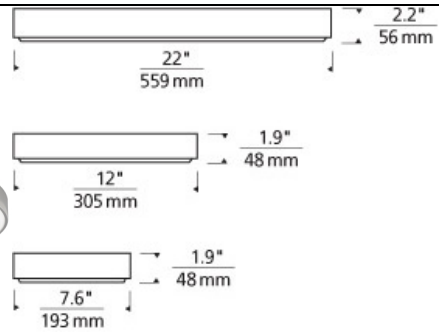

FLUSH & SEMI-FLUSH MOUNT

Wynter Round Flush Mount Ceiling

DESCRIPTION

Modern minimalist design exudes from the versatile and efficient Wynter LED flush mount ceiling light from Tech Lighting. A precisely executed acrylic shade provides an incredibly smooth wash of light as it is intentionally interrupted by negative space in the center of the fixture for visual contrast. Three sizes offer designers the opportunity to address scale in spaces that demand larger solutions. Small includes 21 watt, 404 net lumen, 3000K LED. Medium includes 40 watt, 830 net lumen, 3000K LED. Large includes 60 watt, 1870 net lumen, 3000K LED. Dimmable with low-voltage electronic dimmer. May be wall or ceiling mounted. Suitable for wet locations. ADA compliant.

INSTALLATION

This product can mount to either a 4" square electrical box with round plaster ring or an octagonal electrical box (not included).

WEIGHT

1.93-7.31lb / 0.88-3.31kg ±

antique bronze
small

satin nickel
small