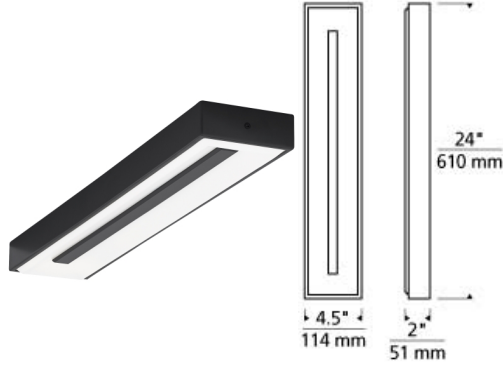

WALL COLLECTION

Wynter Linear Wall LED ADA T20

DESCRIPTION

Modern minimalist design exudes from the versatile and efficient Wynter LED flush mount ceiling light from Tech Lighting. A precisely executed acrylic shade provides an incredibly smooth wash of light as it is intentionally interrupted by negative space in the center of the fixture for visual contrast. Includes 25 watt, 440 net lumen, 3000K LED. Dimmable with low-voltage electronic dimmer. May be mounted horizontally or vertically as a wall sconce, or as a flush mount on the ceiling. Suitable for wet locations. ADA compliant.

INSTALLATION

This product can mount to either a 4" square electrical box with round plaster ring or an octagonal electrical box (not included).

WEIGHT

3-3.5lb / 1.36-1.59kg ±

bronze

satin nickel

ORDERING INFORMATION

700SWNT FINISH

Z ANTIQUE BRONZE
S SATIN NICKEL

LAMP

-LED830 LED 80 CRI 3000K 120V
-LED830-277 LED 80 CRI 3000K 277V

Tech Lighting, L.L.C.

700SWNT _____

FIXTURE TYPE: _____

JOB NAME: _____