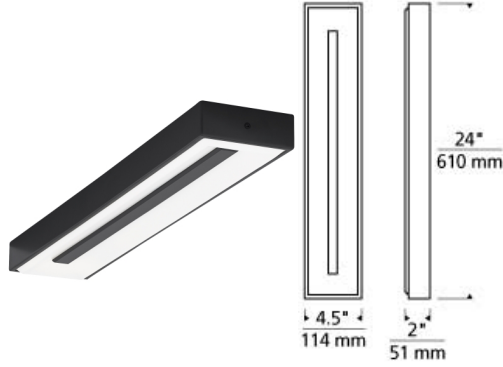

WALL COLLECTION

Wynter Linear Wall LED ADA T20

DESCRIPTION

Modern minimalist design exudes from the versatile and efficient Wynter LED flush mount ceiling light from Tech Lighting. A precisely executed acrylic shade provides an incredibly smooth wash of light as it is intentionally interrupted by negative space in the center of the fixture for visual contrast. Includes 25 watt, 440 net lumen, 3000K LED. Dimmable with low-voltage electronic dimmer. May be mounted horizontally or vertically as a wall sconce, or as a flush mount on the ceiling. Suitable for wet locations. ADA compliant.

INSTALLATION

This product can mount to either a 4" square electrical box with round plaster ring or an octagonal electrical box (not included).

WEIGHT

3-3.5lb / 1.36-1.59kg ±

ORDERING INFORMATION

700SWNT FINISH

Z ANTIQUE BRONZE
S SATIN NICKEL