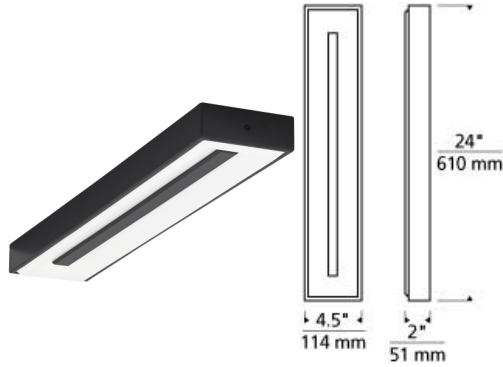

WALL COLLECTION

Wynter Linear Wall LED ADA T20

DESCRIPTION

The Wynter linear light by Tech Lighting features a modern minimalist design that exudes from this versatile and efficient LED wall sconce. A precisely executed acrylic shade provides an incredibly smooth wash of light as it is intentionally interrupted by negative space in the center of the fixture for visual contrast. The Wynter Linear scales at 2 1/2" in width and 24" in length making it an ideal solution for bathroom lighting, hallway lighting and bedroom lighting flanking two end tables. For even further design freedom the Wynter Linear can be mounted vertically, horizontally or as a flush mount on the ceiling. The Wynter Linear is one of three fixtures in the Wynter family, simply search Wynter Linear to find its closest relatives. Your choice of fully dimmable LED lamping ships with this fixture saving you both time and money. Includes 25 watt, 440 net lumen, 3000K LED. Dimmable with low-voltage electronic dimmer. May be mounted horizontally or vertically as a wall sconce, or as a flush mount on the ceiling. Suitable for wet locations. ADA compliant.

INSTALLATION

This product can mount to either a 4" square electrical box with round plaster ring or an octagonal electrical box (not included).

WEIGHT

3-3.5lb / 1.36-1.59kg ±

bronze

satin nickel

ORDERING INFORMATION