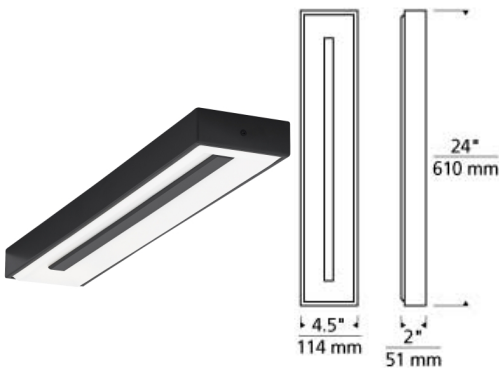

WALL COLLECTION

Wynter Linear Wall

DESCRIPTION

Modern minimalist design exudes from the versatile and efficient Wynter LED flush mount ceiling light from Tech Lighting. A precisely executed acrylic shade provides an incredibly smooth wash of light as it is intentionally interrupted by negative space in the center of the fixture for visual contrast. Includes 25 watt, 440 net lumen, 3000K LED. Dimmable with low-voltage electronic dimmer. May be mounted horizontally or vertically as a wall sconce, or as a flush mount on the ceiling. Suitable for wet locations. ADA compliant.

INSTALLATION

This product can mount to either a 4" square electrical box with round plaster ring or an octagonal electrical box (not included).

WEIGHT

3-3.5lb / 1.36-1.59kg ±

bronze

satin nickel

ORDERING INFORMATION

700WSWNT FINISH

- Z ANTIQUE BRONZE
- S SATIN NICKEL

LAMP

- LED830 LED 80 CRI 3000K 120V
- LED830-277 LED 80 CRI 3000K 277V

Tech Lighting, L.L.C.

700WSWNT	_____
FIXTURE TYPE:	_____
JOB NAME:	_____
NOTES:	_____