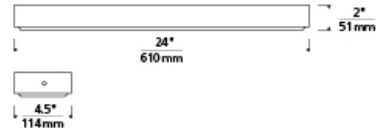

WALL COLLECTION

Wynter Linear Wall

DESCRIPTION

Modern minimalist design exudes from the versatile and efficient Wynter LED flush mount ceiling light from Tech Lighting. A precisely executed acrylic shade provides an incredibly smooth wash of light as it is intentionally interrupted by negative space in the center of the fixture for visual contrast. Includes 25 watt, 440 net lumen, 3000K LED. Dimmable with low-voltage electronic dimmer. May be mounted horizontally or vertically as a wall sconce, or as a flush mount on the ceiling. Suitable for wet locations. ADA compliant.

INSTALLATION

This product can mount to either a 4" square electrical box with round plaster ring or an octagonal electrical box (not included).

WEIGHT

3.38lb / 1.53kg ±

bronze

satin nickel

ORDERING INFORMATION