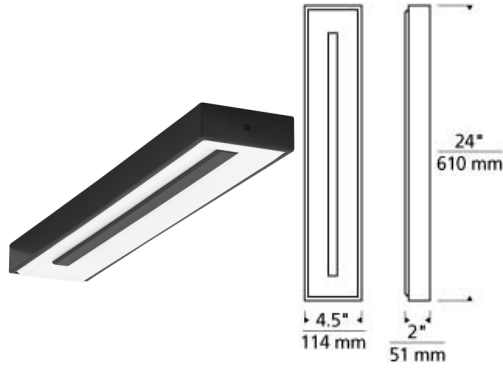

WALL COLLECTION

Wynter Linear Wall

DESCRIPTION

Modern minimalist design exudes from the versatile and efficient Wynter LED flush mount ceiling light from Tech Lighting. A precisely executed acrylic shade provides an incredibly smooth wash of light as it is intentionally interrupted by negative space in the center of the fixture for visual contrast. Includes 25 watt, 440 net lumen, 3000K LED. Dimmable with low-voltage electronic dimmer. May be mounted horizontally or vertically as a wall sconce, or as a flush mount on the ceiling. Suitable for wet locations. ADA compliant.

INSTALLATION

This product can mount to either a 4" square electrical box with round plaster ring or an octagonal electrical box (not included).

WEIGHT

3-3.5lb / 1.36-1.59kg ±

bronze

satin nickel

ORDERING INFORMATION