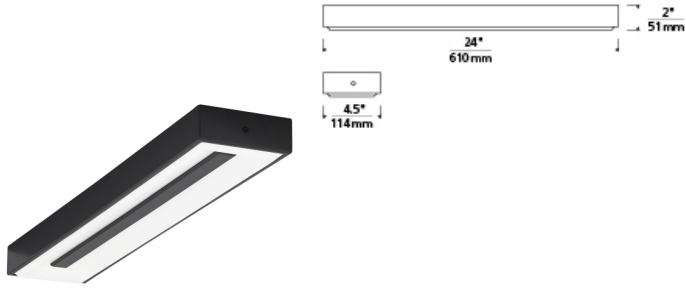

WALL COLLECTION

Wynter Linear Wall

DESCRIPTION

Modern minimalist design exudes from the versatile and efficient Wynter LED flush mount ceiling light from Tech Lighting. A precisely executed acrylic shade provides an incredibly smooth wash of light as it is intentionally interrupted by negative space in the center of the fixture for visual contrast. Includes 25 watt, 440 net lumen, 3000K LED. Dimmable with low-voltage electronic dimmer. May be mounted horizontally or vertically as a wall sconce, or as a flush mount on the ceiling. Suitable for wet locations. ADA compliant.

INSTALLATION

This product can mount to either a 4" square electrical box with round plaster ring or an octagonal electrical box (not included).

WEIGHT

3.38lb / 1.53kg ±

bronze

satin nickel

ORDERING INFORMATION