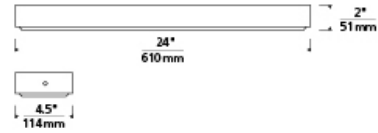

WALL COLLECTION

Wynter Linear Wall

DESCRIPTION

Modern minimalist design exudes from the versatile and efficient Wynter LED flush mount ceiling light from Tech Lighting. A precisely executed acrylic shade provides an incredibly smooth wash of light as it is intentionally interrupted by negative space in the center of the fixture for visual contrast. Includes 52 watt, 1200 net lumen, 3000K LED. Dimmable with low-voltage electronic dimmer. May be mounted horizontally or vertically as a wall sconce, or as a flush mount on the ceiling. Suitable for wet locations. ADA compliant.

INSTALLATION

This product can mount to either a 4" square electrical box with round plaster ring or an octagonal electrical box (not included).

WEIGHT

3.38lb / 1.53kg ±

bronze

satin nickel

ORDERING INFORMATION