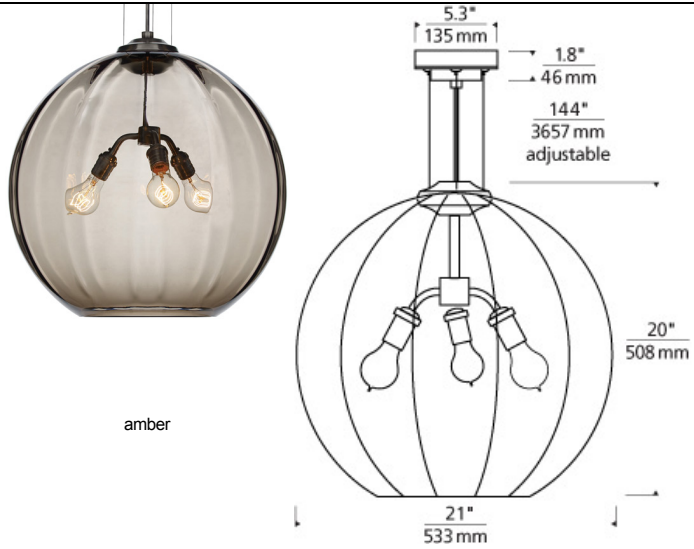

LINE - VOLTAGE PENDANTS / SUSPENSION

World Pendant

DESCRIPTION

This elegant, large scale glass pendant is masterfully hand-blown to feature a beautiful clear draw at the crown of the ample, flowing teardrop silhouette. Incandescent version includes 120 volt, 53 watt medium base A19 lamp. LED version includes 6.5 watt, 500 delivered lumen, LED lamp. Fixture provided with six feet of field-cutable cable. Incandescent version dimmable with standard incandescent dimmer. LED version dimmable with an LED compatible dimmer. Consult lamp manufacturer for more information.

INSTALLATION

This product can mount to either a 4" square electrical box with round plaster ring or an octagon electrical box.

amber

ORDERING INFORMATION

700 SYSTEM **WORP**

TD	LINE-VOLTAGE PENDANTS/SUSPENSION	COLOR	FINISH	LAMP
K	SMOKE	Z	ANTIQUÉ BRONZE	INCANDESCENT 120V
		B	BLACK	-LED922 LED 90 CRI 2200K 120V
		S	SATIN NICKEL	
		W	WHITE