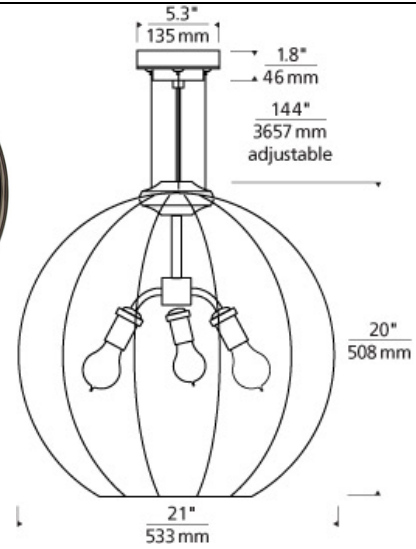

### DESCRIPTION

This elegant, large scale glass pendant is masterfully hand-blown to feature a beautiful clear draw at the crown of the ample, flowing teardrop silhouette. Incandescent version includes 120 volt, 53 watt medium base A19 lamp. LED version includes 3.5 watt, 250 delivered lumen, LED lamp. Fixture provided with six feet of field-cutable cable. Incandescent version dimmable with standard incandescent dimmer. LED version dimmable with an LED compatible dimmer. Consult lamp manufacturer for more information.

### INSTALLATION

This product can mount to either a 4" square electrical box with round plaster ring or an octagon electrical box.

amber

smoke