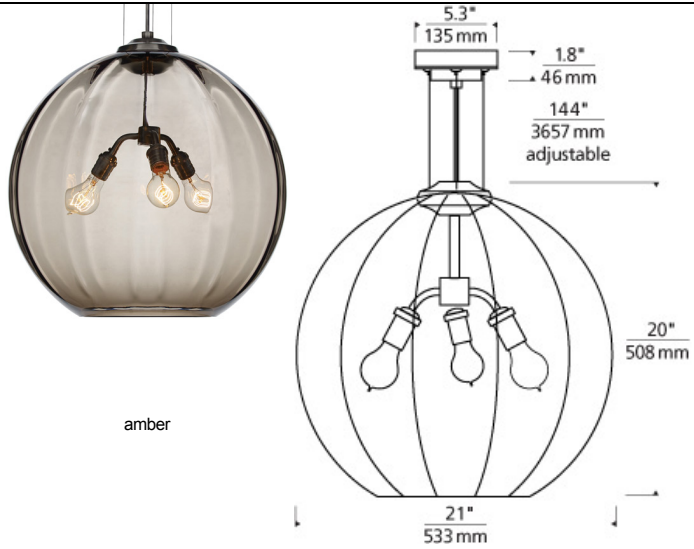

## World Pendant

### DESCRIPTION

This elegant, large scale glass pendant is masterfully hand-blown to feature a beautiful clear draw at the crown of the ample, flowing teardrop silhouette. Incandescent version includes 120 volt, 53 watt medium base A19 lamp. LED version includes 6.5 watt, 500 delivered lumen, LED lamp. Fixture provided with six feet of field-cutable cable. Incandescent version dimmable with standard incandescent dimmer. LED version dimmable with an LED compatible dimmer. Consult lamp manufacturer for more information.

### INSTALLATION

This product can mount to either a 4" square electrical box with round plaster ring or an octagon electrical box.

amber

amber

smoke