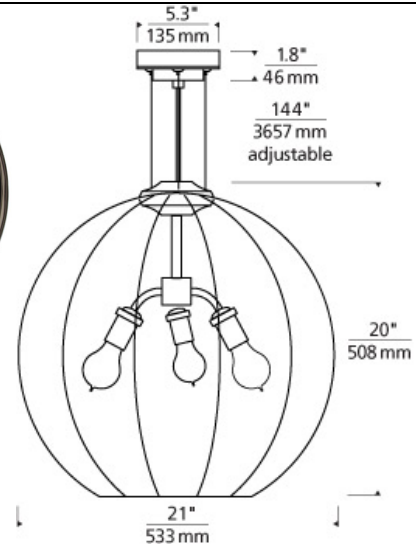

LINE - VOLTAGE PENDANTS / SUSPENSION

World Pendant

DESCRIPTION

This elegant, large scale glass pendant is masterfully hand-blown to feature a beautiful clear draw at the crown of the ample, flowing teardrop silhouette. Incandescent version includes 120 volt, 53 watt medium base A19 lamp. LED version includes 3.5 watt, 250 delivered lumen, LED lamp. Fixture provided with six feet of field-cutable cable. Incandescent version dimmable with standard incandescent dimmer. LED version dimmable with an LED compatible dimmer. Consult lamp manufacturer for more information.

INSTALLATION

This product can mount to either a 4" square electrical box with round plaster ring or an octagon electrical box.

amber

smoke

ORDERING INFORMATION

700 SYSTEM **WORP**

| | COLOR | FINISH | LAMP |
|-------------------------------------|---------|---|---|
| TD LINE-VOLTAGE PENDANTS/SUSPENSION | K SMOKE | Z ANTIQUE BRONZE N POLISHED NICKEL S SATIN NICKEL | INCANDESCENT 120V -LED922 ST19 LED 90 CRI 2200K 120V |