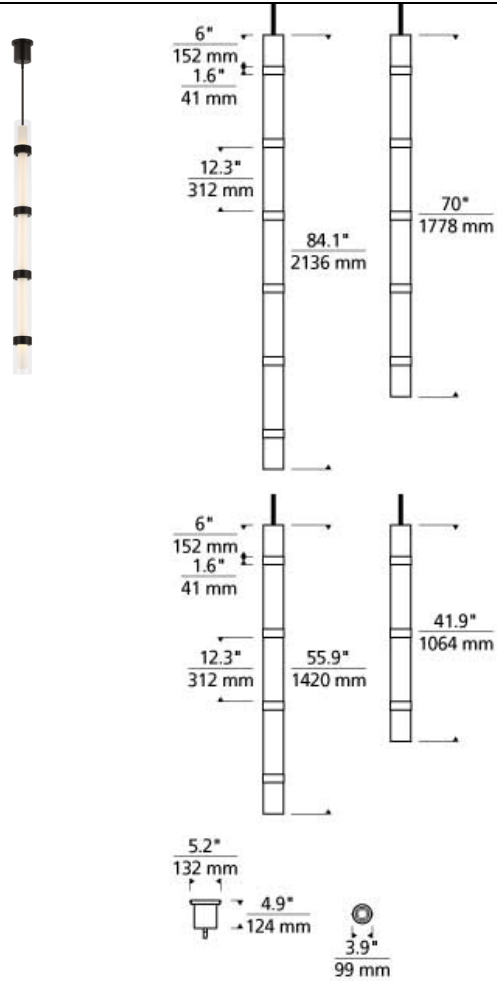

Wit Pendant

LED

DESCRIPTION

Wit, by Tech Lighting, is the ultimate modern design. This cylindrical glass pendant is elongated by 3 to 6 sleek metal bands add striking LED illumination when lit and presents as modern decor when off. Offered in two handsome finishes, aged brass and black, and various lengths identified by the number of metal bands. For full room coordination, also available as a linear suspension. Lamping options are compatible with most dimmers. Refer to Dimming Chart for more information. 4 Glass. 120 volt, 40 watts, 2800 delivered lumens, 3000K, LED linear module. 5 Glass. 120 volt, 54 watts, 3800 delivered lumens, 3000K, LED linear module. 6 Glass. 120 volt, 68 watts, 4800 delivered lumens, 3000K, LED linear module. 7 Glass. 120 volt, 82 watts, 5800 delivered lumens, 3000K, LED linear module. DIMMABLE with most LED compatible ELV, TRIAC and 0-10V dimmers. Includes two 6 inch & four 12 inch stems in coordinating finish. Can be installed on a sloped ceiling up to 45°.

INSTALLATION

This product can mount to either a 4" square electrical box with round plaster ring or an octagon electrical box.

WEIGHT

10-10lb / 4.54-4.54kg ±

4-glass/brass 4-glass/black 5-glass/brass 5-glass/black 6-glass/brass 6-glass/black 7-glass/brass 7-glass/black

ORDERING INFORMATION

700TDWIT	SHAPE OR SIZE	FINISH	LAMP
4	4 GLASS	R AGED BRASS	-LED930 INTEGRATED LED 90 CRI 3000K 120-277V UNV (T24)
5	5 GLASS	B BLACK	
6	6 GLASS		
7	7 GLASS		

TECH LIGHTING®

7400 Linder Avenue
Skokie, Illinois 60077

T 847.410.4400
F 847.410.4500

Tech Lighting, L.L.C.

700TD WIT _____

FIXTURE TYPE: _____

JOB NAME: _____

NOTES: _____