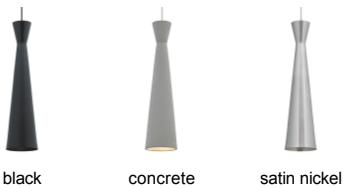

Windsor Pendant LED SORAA T20

DESCRIPTION

The Windsor pendant light from Tech Lighting exudes sleek contemporary styling. The dual-tapered, elongated silhouette of the shade is inspired by mid-century modern design creating an alluring sense of visual dimension. The Windsor is available in your choice of either painted metal finishes or a natural cast concrete offering you a host of texture options. Scaling at 18" long and 4.5" in diameter the Windsor is ideal for task lighting applications such as kitchen island task lighting, home office lighting and bedroom lighting flanking end tables. This pendant is available in low-voltage allowing for an even wider range of mounting options. Available lamping options include energy efficient, fully-dimmable LED or no-lamp, leaving you the option to light this fixture with your preferred lamping. Rated for (1) low-voltage, 50 watt max lamp (Not Included). LED includes 120 volt 8 watt, 310 gross lumens, 3000K, replceable SORAA LED MR16 lamp. Ships with six feet of field-cutable cable. Dimmable with low-voltage electronic or magnetic dimmer (based on the transformer). Works with SORAA.

INSTALLATION

Socket terminates with FreeJack male connector, which may be installed into a system connector. Elements ordered with a system prefix include a connector for that system. For use on T~TRAK, order FreeJack version and T~TRAK FreeJack Connector (sold separately).

ACCESSORIES & OPTICAL CONTROLS

SORAA® LED Bi-Pin Replacement Pendant Module, Swag Hook

WEIGHT

1-1.5lb / 0.45-0.68kg ±

black

concrete

satin nickel

ORDERING INFORMATION

Note. Note. MP includes 4" Round Flush Canopy.

Antique Bronze is not available for Kable Lite.

Chrome not offered on Monorail & Two~Circuit Monorail.

700 ____ WDS _____

FIXTURE TYPE: _____

JOB NAME: _____

NOTES: _____
