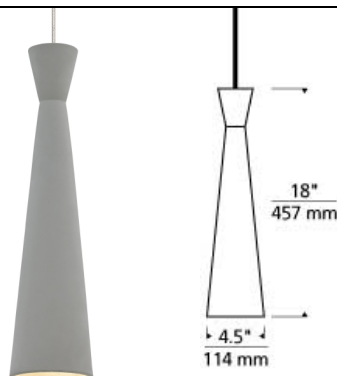

Windsor Pendant LED SORAA T20

DESCRIPTION

The Windsor pendant light from Tech Lighting exudes sleek contemporary styling. The dual-tapered, elongated silhouette of the shade is inspired by mid-century modern design creating an alluring sense of visual dimension. The Windsor is available in your choice of either painted metal finishes or a natural cast concrete offering you a host of texture options. Scaling at 18" long and 4.5" in diameter the Windsor is ideal for task lighting applications such as kitchen island task lighting, home office lighting and bedroom lighting flanking end tables. This pendant is available in low-voltage allowing for an even wider range of mounting options. Available lamping options include energy efficient, fully-dimmable LED or no-lamp, leaving you the option to light this fixture with your preferred lamping. Rated for (1) low-voltage, 50 watt max lamp (Not Included). LED includes 120 volt 8 watt, 310 gross lumens, 3000K, replceable SORAA LED MR16 lamp. Ships with six feet of field-cutable cable. Dimmable with low-voltage electronic or magnetic dimmer (based on the transformer). Works with SORAA.

ACCESSORIES & OPTICAL CONTROLS

SORAA® LED Bi-Pin Replacement Pendant Module, Swag Hook

WEIGHT

1-1.5lb / 0.45-0.68kg ±

ORDERING INFORMATION

700 SYSTEM	WDS	COLOR	FINISH	LAMP
FJ FREEJACK		B BLACK	Z ANTIQUE BRONZE	NO LAMP
KL KABLE LITE		C CONCRETE	C CHROME	-LED930 12 VOLT LED 90 CRI 3000K
MP MONOPOINT		S SATIN NICKEL	S SATIN NICKEL	
MO MONORAIL		W WHITE		
MO2 TWO-CIRCUIT MONORAIL				