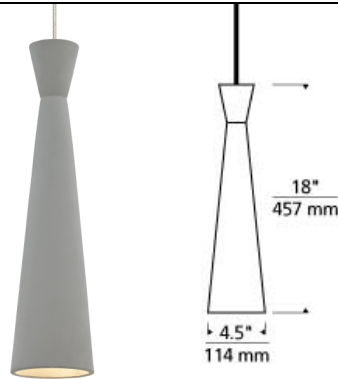

Windsor Pendant LED SORAA T20

DESCRIPTION

The Windsor pendant light from Tech Lighting exudes sleek contemporary styling. The dual-tapered, elongated silhouette of the shade is inspired by mid-century modern design creating an alluring sense of visual dimension. The Windsor is available in your choice of either painted metal finishes or a natural cast concrete offering you a host of texture options. Scaling at 18" long and 4.5" in diameter the Windsor is ideal for task lighting applications such as kitchen island task lighting, home office lighting and bedroom lighting flanking end tables. This pendant is available in low-voltage allowing for an even wider range of mounting options. Available lamping options include energy efficient, fully-dimmable LED or no-lamp, leaving you the option to light this fixture with your preferred lamping. Rated for (1) low-voltage, 50 watt max lamp (Not Included). LED includes 120 volt 8 watt, 310 gross lumens, 3000K, replceable SORAA LED MR16 lamp. Ships with six feet of field-cutable cable. Dimmable with low-voltage electronic or magnetic dimmer (based on the transformer). Works with SORAA.

ACCESSORIES & OPTICAL CONTROLS

SORAA® LED Bi-Pin Replacement Pendant Module, Swag Hook

WEIGHT

1-1.5lb / 0.45-0.68kg ±

black

concrete

satin nickel

ORDERING INFORMATION

Note. Note. MP includes 4" Round Flush Canopy.

Antique Bronze is not available for Kable Lite.

Chrome not offered on Monorail & Two~Circuit Monorail.

700 ____ WDS _____

FIXTURE TYPE: _____

JOB NAME: _____

NOTES: _____
