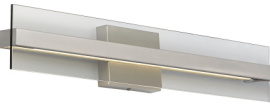

WALL COLLECTION

Windrush Wall LED ADA SORAA T20

DESCRIPTION

Twin panes of glass or acrylic extend from the center decorative metal arm of the Windrush bath light fixture as a special co-extruded remote phosphor LED light source backlights the panes with a beautifully smooth wash of light. 1' version includes 14 watt, 238 delivered lumens, 2' version includes 20 watt, 514 delivered lumens of LED's. Both available in 4 CCT options and 2 CRI options. May be mounted horizontally or vertically. ADA compliant. Works with SORAA.

INSTALLATION

This product can mount to either a 4" square electrical box with round plaster ring or an octagonal electrical box (not included).

WEIGHT

7.8-15.6lb / 3.54-7.08kg ±

modern detail

modern detail

water detail

ORDERING INFORMATION

700WSWIN	LENGTH (A)	COLOR	FINISH	LAMP
1	12"	M MODERN DETAIL	Z ANTIQUE BRONZE	-LED824 LED 80 CRI 2400K 120V
2	24"	T WATER DETAIL	C CHROME	-LED824-277 LED 80 CRI 2400K 277V
			Y WHITE ACRYLIC	-LED835 LED 80 CRI 3500K 120V
			W WHITE GLASS	-LED835-277 LED 80 CRI 3500K 277V
				-LED840 LED 80 CRI 4000K 120V
				-LED840-277 LED 80 CRI 4000K 277V
				-LED930 LED 90 CRI 3000K 120V
				-LED930-277 LED 90 CRI 3000K 277V