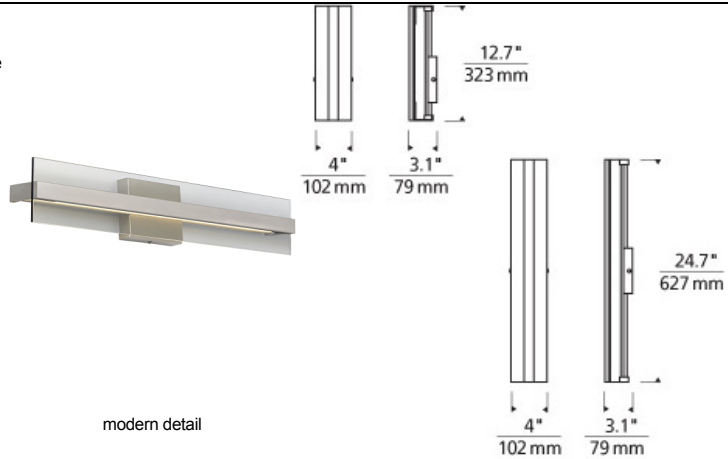

WALL COLLECTION

Windrush Wall

DESCRIPTION

Twin panes of glass or acrylic extend from the center decorative metal arm of the Windrush bath light fixture as a special co-extruded remote phosphor LED light source backlights the panes with a beautifully smooth wash of light. 1' version includes 8 watt, 570 net lumens, 2' version includes 20 watt, 296 net lumens of LED α €™s. Both available in 4 CCT options and 2 CRI options. May be mounted horizontally or vertically. ADA compliant. Works with SORAA.

INSTALLATION

This product can mount to either a 4" square electrical box with round plaster ring or an octagonal electrical box (not included).

WEIGHT

7.8-15.6lb / 3.54-7.08kg \pm

modern detail

ORDERING INFORMATION

700WSWIN	LENGTH (A)	COLOR	FINISH	LAMP	
1	12"	M MODERN DETAIL	K SMOKE GLASS	Z ANTIQUE BRONZE	-LED824 LED 80 CRI 2400K 120V
2	24"	T WATER DETAIL	Y WHITE ACRYLIC	C CHROME	-LED824-277 LED 80 CRI 2400K 277V
			W WHITE GLASS	S SATIN NICKEL	-LED835 LED 80 CRI 3500K 120V
					-LED835-277 LED 80 CRI 3500K 277V
					-LED840 LED 80 CRI 4000K 120V
					-LED840-277 LED 80 CRI 4000K 277V
					-LED930 LED 90 CRI 3000K 120V
					-LED930-277 LED 90 CRI 3000K 277V