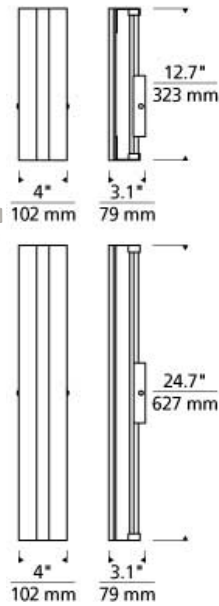

WALL COLLECTION

Windrush Wall LED ADA SORAA T20

DESCRIPTION

Twin panes of glass or acrylic extend from the center decorative metal arm of the Windrush bath light fixture as a special co-extruded remote phosphor LED light source backlights the panes with a beautifully smooth wash of light. 1' version includes 14 watt, 238 delivered lumens, 2' version includes 20 watt, 514 delivered lumens of LED™s. Both available in 4 CCT options and 2 CRI options. May be mounted horizontally or vertically. ADA compliant. Works with SORAA.

INSTALLATION

This product can mount to either a 4" square electrical box with round plaster ring or an octagonal electrical box (not included).

WEIGHT

7.8-15.6lb / 3.54-7.08kg ±

modern detail

modern detail

water detail

ORDERING INFORMATION

700WSWIN	LENGTH (A)	COLOR	FINISH	LAMP
1	12"	M MODERN DETAIL	Z ANTIQUE BRONZE	-LED824 LED 80 CRI 2400K 120V
2	24"	T WATER DETAIL	C CHROME	-LED824-277 LED 80 CRI 2400K 277V
			Y WHITE ACRYLIC	-LED835 LED 80 CRI 3500K 120V
			W WHITE GLASS	-LED835-277 LED 80 CRI 3500K 277V
				-LED840 LED 80 CRI 4000K 120V
				-LED840-277 LED 80 CRI 4000K 277V
				-LED930 LED 90 CRI 3000K 120V
				-LED930-277 LED 90 CRI 3000K 277V