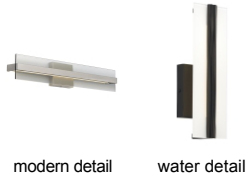

WALL COLLECTION

Windrush Wall

DESCRIPTION

Twin panes of glass or acrylic extend from the center decorative metal arm of the Windrush bath light fixture as a special co-extruded remote phosphor LED light source backlights the panes with a beautifully smooth wash of light. 1' version includes 8 watt, 570 net lumens, 2' version includes 20 watt, 296 net lumens of LED α €™s. Both available in 4 CCT options and 2 CRI options. May be mounted horizontally or vertically. ADA compliant. Works with SORAA.

INSTALLATION

This product can mount to either a 4" square electrical box with round plaster ring or an octagonal electrical box (not included).

WEIGHT

7.8-15.6lb / 3.54-7.08kg \pm

modern detail

ORDERING INFORMATION

700WSWIN	LENGTH (A)	COLOR	FINISH	LAMP	
1	12"	M MODERN DETAIL	K SMOKE GLASS	Z ANTIQUE BRONZE	-LED824 LED 80 CRI 2400K 120V
2	24"	T WATER DETAIL	Y WHITE ACRYLIC	C CHROME	-LED824-277 LED 80 CRI 2400K 277V
			W WHITE GLASS	S SATIN NICKEL	-LED835 LED 80 CRI 3500K 120V
					-LED835-277 LED 80 CRI 3500K 277V
					-LED840 LED 80 CRI 4000K 120V
					-LED840-277 LED 80 CRI 4000K 277V
					-LED930 LED 90 CRI 3000K 120V
					-LED930-277 LED 90 CRI 3000K 277V