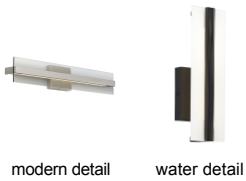

WALL COLLECTION

Windrush Wall

DESCRIPTION

Twin panes of glass or acrylic extend from the center decorative metal arm of the Windrush bath light fixture as a special co-extruded remote phosphor LED light source backlights the panes with a beautifully smooth wash of light. 1' version includes 8 watt, 570 net lumens, 2' version includes 20 watt, 296 net lumens of LED α €™s. Both available in 4 CCT options and 2 CRI options. May be mounted horizontally or vertically. ADA compliant. Works with SORAA.

INSTALLATION

This product can mount to either a 4" square electrical box with round plaster ring or an octagonal electrical box (not included).

WEIGHT

7.8-15.6lb / 3.54-7.08kg \pm

modern detail

ORDERING INFORMATION

700WSWIN	LENGTH (A)	COLOR	FINISH	LAMP
1	12"	M MODERN DETAIL	Z ANTIQUE BRONZE	-LED824 LED 80 CRI 2400K 120V
2	24"	T WATER DETAIL	C CHROME	-LED824-277 LED 80 CRI 2400K 277V
		K SMOKE GLASS	S SATIN NICKEL	-LED835 LED 80 CRI 3500K 120V
		Y WHITE ACRYLIC		-LED835-277 LED 80 CRI 3500K 277V
		W WHITE GLASS		-LED840 LED 80 CRI 4000K 120V
				-LED840-277 LED 80 CRI 4000K 277V
				-LED930 LED 90 CRI 3000K 120V
				-LED930-277 LED 90 CRI 3000K 277V