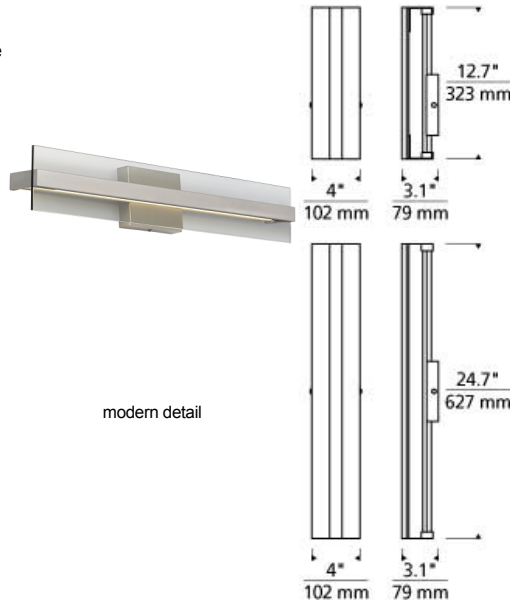

WALL COLLECTION

Windrush Wall

DESCRIPTION

Twin panes of glass or acrylic extend from the center decorative metal arm of the Windrush bath light fixture as a special co-extruded remote phosphor LED light source backlights the panes with a beautifully smooth wash of light. 1' version includes 8 watt, 570 net lumens, 2' version includes 20 watt, 296 net lumens of LED α €™s. Both available in 4 CCT options and 2 CRI options. May be mounted horizontally or vertically. ADA compliant. Works with SORAA.

INSTALLATION

This product can mount to either a 4" square electrical box with round plaster ring or an octagonal electrical box (not included).

WEIGHT

7.8-15.6lb / 3.54-7.08kg \pm

modern detail

modern detail

water detail

ORDERING INFORMATION

700WSWIN	LENGTH (A)	COLOR	FINISH	LAMP	
1	12"	M MODERN DETAIL	K SMOKE GLASS	Z ANTIQUE BRONZE	-LED824 LED 80 CRI 2400K 120V
2	24"	T WATER DETAIL	Y WHITE ACRYLIC	C CHROME	-LED824-277 LED 80 CRI 2400K 277V
			W WHITE GLASS	S SATIN NICKEL	-LED835 LED 80 CRI 3500K 120V
					-LED835-277 LED 80 CRI 3500K 277V
					-LED840 LED 80 CRI 4000K 120V
					-LED840-277 LED 80 CRI 4000K 277V
					-LED930 LED 90 CRI 3000K 120V
					-LED930-277 LED 90 CRI 3000K 277V