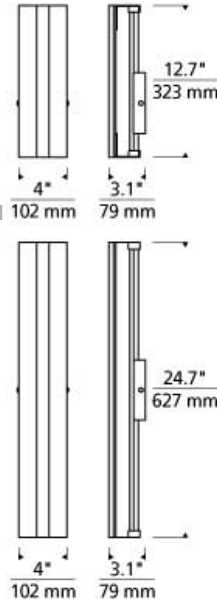

WALL COLLECTION

Windrush Wall LED ADA SORAA T20

DESCRIPTION

Twin panes of glass or acrylic extend from the center decorative metal arm of the Windrush bath light fixture as a special co-extruded remote phosphor LED light source backlights the panes with a beautifully smooth wash of light. 1' version includes 14 watt, 238 delivered lumens, 2' version includes 20 watt, 514 delivered lumens of LED's. Both available in 4 CCT options and 2 CRI options. May be mounted horizontally or vertically. ADA compliant. Works with SORAA.

INSTALLATION

This product can mount to either a 4" square electrical box with round plaster ring or an octagonal electrical box (not included).

WEIGHT

7.8-15.6lb / 3.54-7.08kg ±

modern detail

modern detail

water detail

ORDERING INFORMATION

700WSWIN	LENGTH (A)	COLOR	FINISH	LAMP
1	12"	M MODERN DETAIL	Z ANTIQUE BRONZE	-LED824 LED 80 CRI 2400K 120V
2	24"	T WATER DETAIL	C CHROME	-LED824-277 LED 80 CRI 2400K 277V
			Y WHITE ACRYLIC	-LED835 LED 80 CRI 3500K 120V
			W WHITE GLASS	-LED835-277 LED 80 CRI 3500K 277V
				-LED840 LED 80 CRI 4000K 120V
				-LED840-277 LED 80 CRI 4000K 277V
				-LED930 LED 90 CRI 3000K 120V
				-LED930-277 LED 90 CRI 3000K 277V