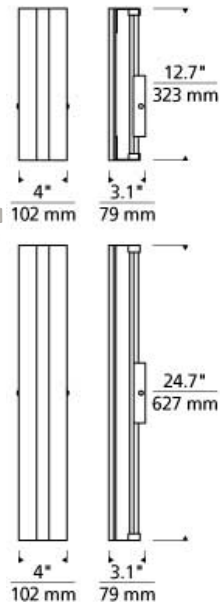

WALL COLLECTION

Windrush Wall LED ADA SORAA T20

DESCRIPTION

Twin panes of glass or acrylic extend from the center decorative metal arm of the Windrush bath light fixture as a special co-extruded remote phosphor LED light source backlights the panes with a beautifully smooth wash of light. 1' version includes 14 watt, 238 delivered lumens, 2' version includes 20 watt, 514 delivered lumens of LED's. Both available in 4 CCT options and 2 CRI options. May be mounted horizontally or vertically. ADA compliant. Works with SORAA.

INSTALLATION

This product can mount to either a 4" square electrical box with round plaster ring or an octagonal electrical box (not included).

WEIGHT

7.8-15.6lb / 3.54-7.08kg ±

modern detail

modern detail

water detail

ORDERING INFORMATION

700WSWIN	LENGTH (A)	COLOR	FINISH	LAMP
1	12"	M MODERN DETAIL	Z ANTIQUE BRONZE	-LED824 LED 80 CRI 2400K 120V
2	24"	T WATER DETAIL	C CHROME	-LED824-277 LED 80 CRI 2400K 277V
			Y WHITE ACRYLIC	-LED835 LED 80 CRI 3500K 120V
			W WHITE GLASS	-LED835-277 LED 80 CRI 3500K 277V
				-LED840 LED 80 CRI 4000K 120V
				-LED840-277 LED 80 CRI 4000K 277V
				-LED930 LED 90 CRI 3000K 120V
				-LED930-277 LED 90 CRI 3000K 277V