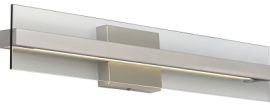

WALL COLLECTION

Windrush Wall LED ADA SORAA T20

DESCRIPTION

Twin panes of glass or acrylic extend from the center decorative metal arm of the Windrush bath light fixture as a special co-extruded remote phosphor LED light source backlights the panes with a beautifully smooth wash of light. 1' version includes 14 watt, 238 delivered lumens, 2' version includes 20 watt, 514 delivered lumens of LED™s. Both available in 4 CCT options and 2 CRI options. May be mounted horizontally or vertically. ADA compliant. Works with SORAA.

INSTALLATION

This product can mount to either a 4" square electrical box with round plaster ring or an octagonal electrical box (not included).

WEIGHT

7.8-15.6lb / 3.54-7.08kg ±

modern detail

modern detail

water detail

ORDERING INFORMATION

700WSWIN	LENGTH (A)	COLOR	FINISH	LAMP
1	12"	M MODERN DETAIL	Z ANTIQUE BRONZE	-LED824 LED 80 CRI 2400K 120V
2	24"	T WATER DETAIL	C CHROME	-LED824-277 LED 80 CRI 2400K 277V
			Y WHITE ACRYLIC	-LED835 LED 80 CRI 3500K 120V
			W WHITE GLASS	-LED835-277 LED 80 CRI 3500K 277V
				-LED840 LED 80 CRI 4000K 120V
				-LED840-277 LED 80 CRI 4000K 277V
				-LED930 LED 90 CRI 3000K 120V
				-LED930-277 LED 90 CRI 3000K 277V