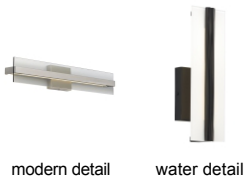

ORDERING INFORMATION

700WSWIN	LENGTH (A)	COLOR	FINISH	LAMP
1	12"	M MODERN DETAIL	Z ANTIQUE BRONZE	-LED824 LED 80 CRI 2400K 120V
2	24"	T WATER DETAIL	C CHROME	-LED824-277 LED 80 CRI 2400K 277V
		K SMOKE GLASS	S SATIN NICKEL	-LED835 LED 80 CRI 3500K 120V
		Y WHITE ACRYLIC		-LED835-277 LED 80 CRI 3500K 277V
		W WHITE GLASS		-LED840 LED 80 CRI 4000K 120V
				-LED840-277 LED 80 CRI 4000K 277V
				-LED930 LED 90 CRI 3000K 120V
				-LED930-277 LED 90 CRI 3000K 277V