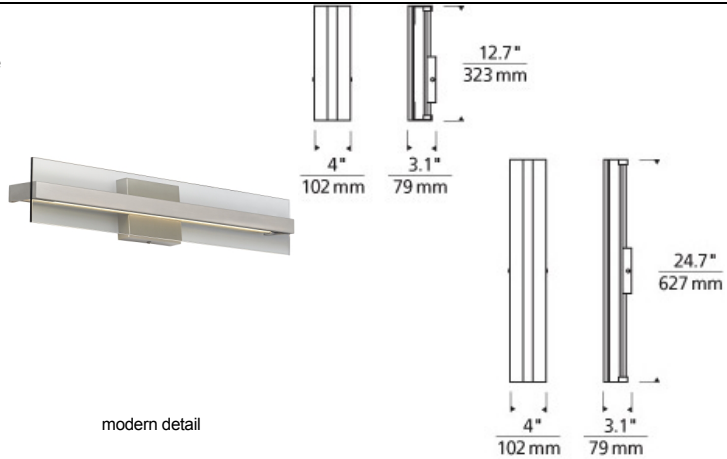

WALL COLLECTION

Windrush Wall

DESCRIPTION

Twin panes of glass or acrylic extend from the center decorative metal arm of the Windrush bath light fixture as a special co-extruded remote phosphor LED light source backlights the panes with a beautifully smooth wash of light. 1' version includes 8 watt, 570 net lumens, 2' version includes 20 watt, 296 net lumens of LED α €™s. Both available in 4 CCT options and 2 CRI options. May be mounted horizontally or vertically. ADA compliant. Works with SORAA.

INSTALLATION

This product can mount to either a 4" square electrical box with round plaster ring or an octagonal electrical box (not included).

WEIGHT

7.8-15.6lb / 3.54-7.08kg \pm

modern detail

ORDERING INFORMATION

700WSWIN	LENGTH (A)	COLOR	FINISH	LAMP
1	12"	M MODERN DETAIL	Z ANTIQUE BRONZE	-LED824 LED 80 CRI 2400K 120V
2	24"	T WATER DETAIL	C CHROME	-LED824-277 LED 80 CRI 2400K 277V
		K SMOKE GLASS	S SATIN NICKEL	-LED835 LED 80 CRI 3500K 120V
		Y WHITE ACRYLIC		-LED835-277 LED 80 CRI 3500K 277V
		W WHITE GLASS		-LED840 LED 80 CRI 4000K 120V
				-LED840-277 LED 80 CRI 4000K 277V
				-LED930 LED 90 CRI 3000K 120V
				-LED930-277 LED 90 CRI 3000K 277V