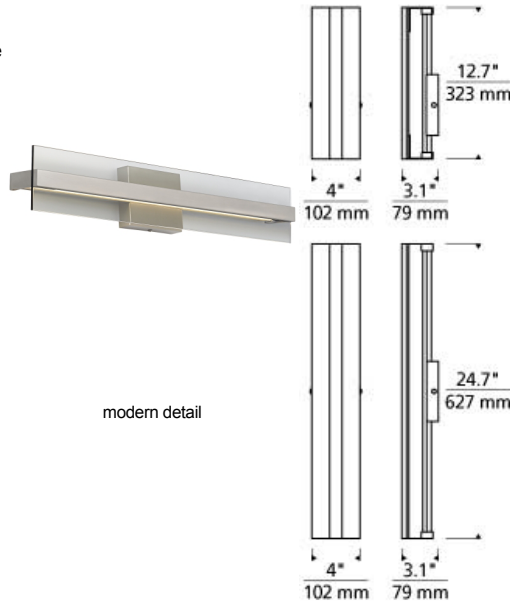

WALL COLLECTION

Windrush Wall

DESCRIPTION

Twin panes of glass or acrylic extend from the center decorative metal arm of the Windrush bath light fixture as a special co-extruded remote phosphor LED light source backlights the panes with a beautifully smooth wash of light. 1' version includes 8 watt, 570 net lumens, 2' version includes 20 watt, 296 net lumens of LED α €™s. Both available in 4 CCT options and 2 CRI options. May be mounted horizontally or vertically. ADA compliant. Works with SORAA.

INSTALLATION

This product can mount to either a 4" square electrical box with round plaster ring or an octagonal electrical box (not included).

WEIGHT

7.8-15.6lb / 3.54-7.08kg \pm

modern detail

ORDERING INFORMATION

700WSWIN	LENGTH (A)	COLOR	FINISH	LAMP	
1	12"	M MODERN DETAIL	K SMOKE GLASS	Z ANTIQUE BRONZE	-LED824 LED 80 CRI 2400K 120V
2	24"	T WATER DETAIL	Y WHITE ACRYLIC	C CHROME	-LED824-277 LED 80 CRI 2400K 277V
			W WHITE GLASS	S SATIN NICKEL	-LED835 LED 80 CRI 3500K 120V
					-LED835-277 LED 80 CRI 3500K 277V
					-LED840 LED 80 CRI 4000K 120V
					-LED840-277 LED 80 CRI 4000K 277V
					-LED930 LED 90 CRI 3000K 120V
					-LED930-277 LED 90 CRI 3000K 277V