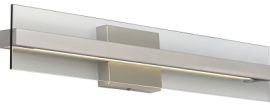

WALL COLLECTION

Windrush Wall LED ADA SORAA T20

DESCRIPTION

Twin panes of glass or acrylic extend from the center decorative metal arm of the Windrush bath light fixture as a special co-extruded remote phosphor LED light source backlights the panes with a beautifully smooth wash of light. 1' version includes 14 watt, 238 delivered lumens, 2' version includes 20 watt, 514 delivered lumens of LED's. Both available in 4 CCT options and 2 CRI options. May be mounted horizontally or vertically. ADA compliant. Works with SORAA.

INSTALLATION

This product can mount to either a 4" square electrical box with round plaster ring or an octagonal electrical box (not included).

WEIGHT

7.8-15.6lb / 3.54-7.08kg ±

modern detail

modern detail

water detail

ORDERING INFORMATION

700WSWIN	LENGTH (A)	COLOR	FINISH	LAMP
1	12"	M MODERN DETAIL	Z ANTIQUE BRONZE	-LED824 LED 80 CRI 2400K 120V
2	24"	T WATER DETAIL	C CHROME	-LED824-277 LED 80 CRI 2400K 277V
			Y WHITE ACRYLIC	-LED835 LED 80 CRI 3500K 120V
			W WHITE GLASS	-LED835-277 LED 80 CRI 3500K 277V
				-LED840 LED 80 CRI 4000K 120V
				-LED840-277 LED 80 CRI 4000K 277V
				-LED930 LED 90 CRI 3000K 120V
				-LED930-277 LED 90 CRI 3000K 277V