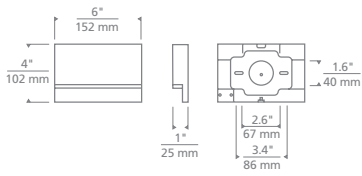

Wend Outdoor Wall/Step Light

PROJECT INFO

FIXTURE TYPE & QUANTITY

JOB NAME & INFO

NOTES

TECH LIGHTING

VISUAL COMFORT & Co.

7400 Linder Avenue, Skokie, Illinois 60077

T 847.410.4400

© 2020 Tech Lighting, L.L.C. All rights reserved. The "Tech Lighting" graphic is a registered trademark. Tech Lighting reserves the right to change specifications for product improvements without notification.