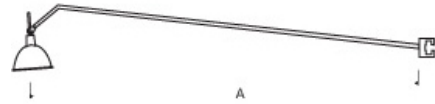

LOW - VOLTAGE HEADS

Wally Lite Head

DESCRIPTION

Clamps to Wall MonoRail. Available in two lengths. Pivots at head to direct beam. Low-voltage, MR16 lamp of up to 75 watts (not included). For Wall MonoRail system only.

ACCESSORIES & OPTICAL CONTROLS

Backlight Shield, Barndoors, Cone Glass Shield, Lil Wok Shade, Round Glass Shield, Snap Louver Lens Holder

WEIGHT

0.22lb / 0.1kg ±

bare

with round glass shield accessory

ORDERING INFORMATION

700MMWAL LENGTH (A)

FINISH

12 12"
24 24"

Z ANTIQUE BRONZE
S SATIN NICKEL

TECH LIGHTING®

7400 Linder Avenue
Skokie, Illinois 60077

T 847.410.4400
F 847.410.4500

Tech Lighting, L.L.C.

700MMWAL ____

FIXTURE TYPE: _____

JOB NAME: _____

NOTES: _____

_____
_____

©2017 Tech Lighting, L.L.C. All Rights Reserved. The "Tech Lighting" graphic is a registered trademark of Tech Lighting, L.L.C. Tech Lighting reserves the right to change specifications for product improvements without notification.