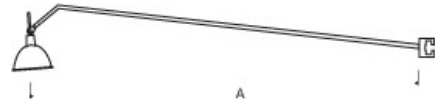

LOW - VOLTAGE HEADS

Wally Lite Head

DESCRIPTION

Clamps to Wall MonoRail. Available in two lengths. Pivots at head to direct beam. Low-voltage, MR16 lamp of up to 75 watts (not included). For Wall MonoRail system only.

ACCESSORIES & OPTICAL CONTROLS

Backlight Shield, Barndoors, Cone Glass Shield, Lil Wok Shade, Round Glass Shield, Snap Louver Lens Holder

WEIGHT

0.22lb / 0.1kg ±

bare

with round glass shield accessory

ORDERING INFORMATION