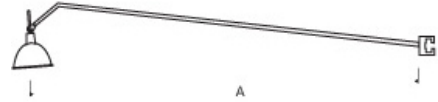

LOW - VOLTAGE HEADS

Wally Lite Head

DESCRIPTION

Clamps to Wall MonoRail. Available in two lengths. Pivots at head to direct beam. Low-voltage, MR16 lamp of up to 75 watts (not included). For Wall MonoRail system only. Works with SORAA.

ACCESSORIES & OPTICAL CONTROLS

Backlight Shield, Barndoors, Cone Glass Shield, Lil Wok Shade, Round Glass Shield, Snap Louver Lens Holder

WEIGHT

0.22lb / 0.1kg ±

bare with round glass shield accessory

ORDERING INFORMATION