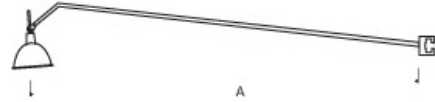

LOW - VOLTAGE HEADS

Wally Lite Head

DESCRIPTION

Clamps to Wall MonoRail. Available in two lengths. Pivots at head to direct beam. Low-voltage, MR16 lamp of up to 75 watts (not included). For Wall MonoRail system only.

ACCESSORIES & OPTICAL CONTROLS

Backlight Shield, Barndoors, Cone Glass Shield, Lil Wok Shade, Round Glass Shield, Snap Louver Lens Holder

WEIGHT

0.22lb / 0.1kg ±

bare

with round glass shield accessory

ORDERING INFORMATION