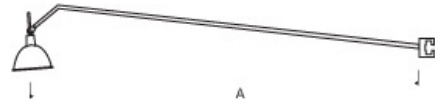

### DESCRIPTION

Clamps to Wall MonoRail. Available in two lengths. Pivots at head to direct beam. Low-voltage, MR16 lamp of up to 75 watts (not included). For Wall MonoRail system only. Works with SORAA.