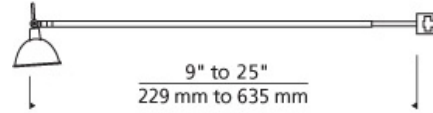

LOW - VOLTAGE HEADS

Wall Telescope Head

DESCRIPTION

The Wall Telescope display head by Tech Lighting combines minimal design style with high-functionality. This simple display head puts light where you need it the most with its 9° to 25° pivoting head and seamless integration onto the Wall MonoRail system. The Wall Telescope head is available in two on-trend finishes and can combine flawlessly with a myriad of complementary accessories also available by Tech Lighting. This low-voltage display head is ideal for commercial and residential lighting applications such as libraries, galleries and hallways. The Wall Telescope accommodates a fully dimmable MR16 lamp (sold separately). Telescopes from 9" to 25". Pivots at head to direct beam. Low-voltage, MR16 lamp of up to 75 watts (not included). For Wall MonoRail system only. Works with SORAA.

ACCESSORIES & OPTICAL CONTROLS

Backlight Shield, Barndoors, Cone Glass Shield, Lil'Wok Shade, Round Glass Shield, Snap Louver Lens Holder

WEIGHT

0.22lb / 0.1kg ±

wall telescope head

ORDERING INFORMATION

700WMTEL FINISH