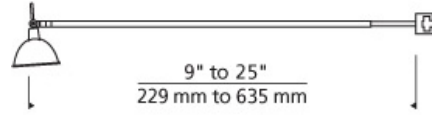

## Wall Telescope Head

### DESCRIPTION

Clamps to Wall MonoRail. Telescopes from 9" to 25". Pivots at head to direct beam. Low-voltage, MR16 lamp of up to 75 watts (not included). For Wall MonoRail system only. Works with SORAA.