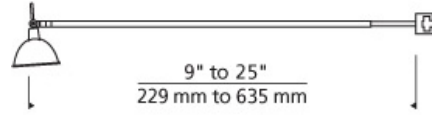

LOW - VOLTAGE HEADS

Wall Telescope Head

DESCRIPTION

Clamps to Wall MonoRail. Telescopes from 9" to 25". Pivots at head to direct beam. Low-voltage, MR16 lamp of up to 75 watts (not included). For Wall MonoRail system only. Works with SORAA.

ACCESSORIES & OPTICAL CONTROLS

Backlight Shield, Barndoors, Cone Glass Shield, Lil Wok Shade, Round Glass Shield, Snap Louver Lens Holder

WEIGHT

0.22lb / 0.1kg ±

wall telescope head