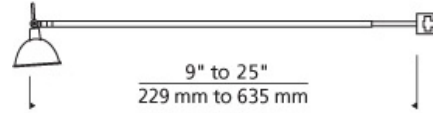

## Wall Telescope Head

### DESCRIPTION

The Wall Telescope display head by Tech Lighting combines minimal design style with high-functionality. This simple display head puts light where you need it the most with its 9° to 25° pivoting head and seamless integration onto the Wall MonoRail system. The Wall Telescope head is available in two on-trend finishes and can combine flawlessly with a myriad of complementary accessories also available by Tech Lighting. This low-voltage display head is ideal for commercial and residential lighting applications such as libraries, galleries and hallways. The Wall Telescope accommodates a fully dimmable MR16 lamp (sold separately). Telescopes from 9" to 25". Pivots at head to direct beam. Low-voltage, MR16 lamp of up to 75 watts (not included). For Wall MonoRail system only. Works with SORAA.