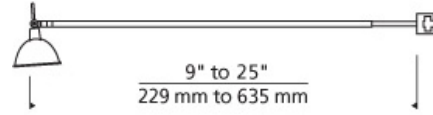

## Wall Telescope Head

### DESCRIPTION

Clamps to Wall MonoRail. Telescopes from 9" to 25". Pivots at head to direct beam. Low-voltage, MR16 lamp of up to 75 watts (not included). For Wall MonoRail system only. Works with SORAA.