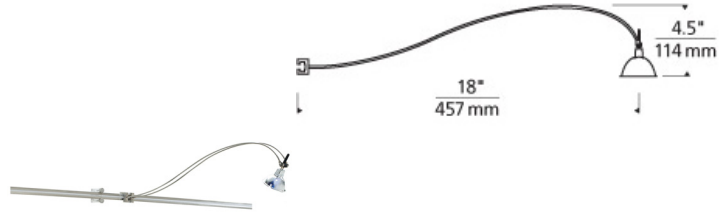

LOW - VOLTAGE HEADS

Wall Georgi Head

DESCRIPTION

Clamps to Wall MonoRail. 18" long with 3" high gentle curve. Pivots at head to direct beam. Low-voltage, MR16 lamp of up to 75 watts not included). For Wall MonoRail system only.

ACCESSORIES & OPTICAL CONTROLS

Backlight Shield, Barndoors, Cone Glass Shield, Lil Wok Shade, Round Glass Shield, Snap Louver Lens Holder

WEIGHT

0.22lb / 0.1kg ±

bare

with lil egypt
ccessory