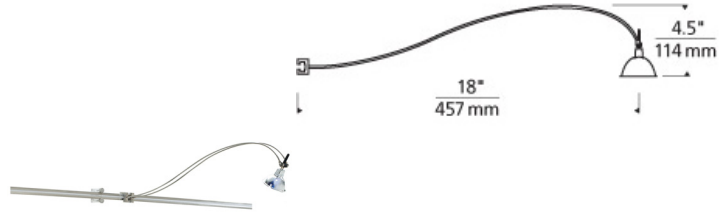

LOW - VOLTAGE HEADS

Wall Georgi Head

DESCRIPTION

Clamps to Wall MonoRail. 18" long with 3" high gentle curve. Pivots at head to direct beam. Low-voltage, MR16 lamp of up to 75 watts not included). For Wall MonoRail system only.

ACCESSORIES & OPTICAL CONTROLS

Backlight Shield, Barndoors, Cone Glass Shield, Lil Wok Shade, Round Glass Shield, Snap Louver Lens Holder

WEIGHT

0.22lb / 0.1kg ±

bare

with lil egypt
ccessory

ORDERING INFORMATION