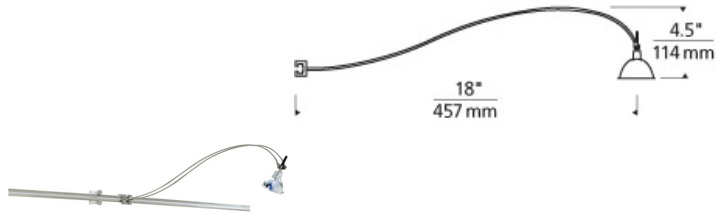

# LOW - VOLTAGE HEADS

## Wall Georgi Head

### DESCRIPTION

Clamps to Wall MonoRail. 18" long with 3" high gentle curve. Pivots at head to direct beam. Low-voltage, MR16 lamp of up to 75 watts not included). For Wall MonoRail system only. Works with SORAA.