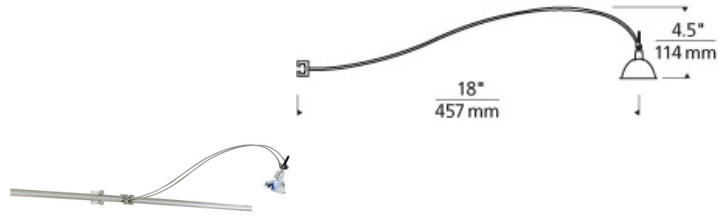

LOW - VOLTAGE HEADS

Wall Georgi Head

DESCRIPTION

Clamps to Wall MonoRail. 18" long with 3" high gentle curve. Pivots at head to direct beam. Low-voltage, MR16 lamp of up to 75 watts not included). For Wall MonoRail system only.

ACCESSORIES & OPTICAL CONTROLS

Backlight Shield, Barndoors, Cone Glass Shield, Lil Wok Shade, Round Glass Shield, Snap Louver Lens Holder

WEIGHT

0.22lb / 0.1kg ±

bare

with lil egypt
ccessory

ORDERING INFORMATION