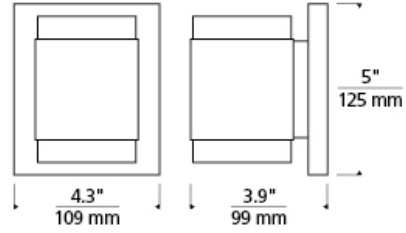

WALL COLLECTION

Voto Wall Square

DESCRIPTION

Simple elegance defined. A handsome die-cast metal body is echoed by symmetrical reveals cut from a solid piece of optically pure crystal. Beautiful LED light pours from the top and bottom of the thick-cut crystal to provide a surplus of illumination. May be mounted horizontally or vertically. Includes 9 watt, 560 net lumen, 3000K LED module. Dimmable with low-voltage electronic dimmer. May be mounted horizontally or vertically. ADA compliant.

INSTALLATION

This product can mount to either a 4" square electrical box with round plaster ring or an octagonal electrical box (not included).

WEIGHT

2.81lb / 1.27kg ±

smoke

antique bronze

black

satın nickel