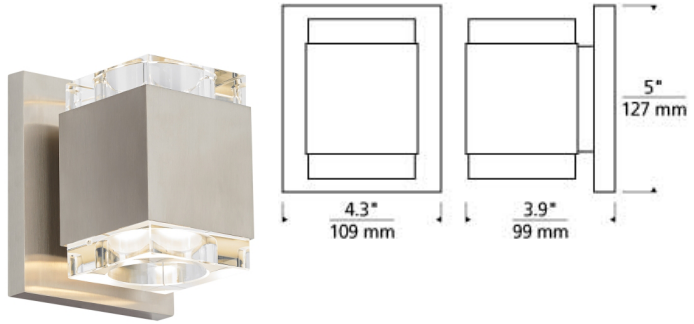

WALL COLLECTION

Voto Wall Square LED ADA T20

DESCRIPTION

Simple elegance defined. A handsome die-cast metal body is echoed by symmetrical reveals cut from a solid piece of optically pure crystal. Beautiful LED light pours from the top and bottom of the thick-cut crystal to provide a surplus of illumination. May be mounted horizontally or vertically. Includes 9 watt, 560 net lumen, 3000K LED module. Dimmable with low-voltage electronic dimmer. May be mounted horizontally or vertically. ADA compliant.

INSTALLATION

This product can mount to either a 4" square electrical box with round plaster ring or an octagonal electrical box (not included).

WEIGHT

2.5-3lb / 1.13-1.36kg ±

smoke