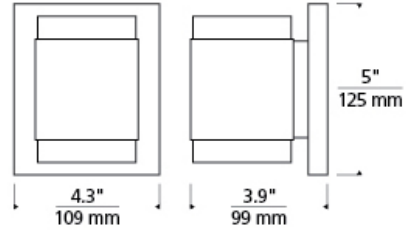

WALL COLLECTION

Voto Wall Square

DESCRIPTION

Simple elegance defined. A handsome die-cast metal body is echoed by symmetrical reveals cut from a solid piece of optically pure crystal. Beautiful LED light pours from the top and bottom of the thick-cut crystal to provide a surplus of illumination. May be mounted horizontally or vertically. Includes 9 watt, 560 net lumen, 3000K LED module. Dimmable with low-voltage electronic dimmer. May be mounted horizontally or vertically. ADA compliant.

INSTALLATION

This product can mount to either a 4" square electrical box with round plaster ring or an octagonal electrical box (not included).

WEIGHT

2.81lb / 1.27kg ±

smoke

ORDERING INFORMATION

700WSVOTS	COLOR	FINISH	LAMP
C	CLEAR	Z ANTIQUE BRONZE	-LED830 LED 80 CRI 3000K 120V
K	SMOKE	B BLACK	-LED830-277 LED 80 CRI 3000K 277V
		S SATIN NICKEL	
		W WHITE	

TECH LIGHTING®

7400 Linder Avenue
Skokie, Illinois 60077

T 847.410.4400
F 847.410.4500

Tech Lighting, L.L.C.

700WSVOTS _____

FIXTURE TYPE: _____

JOB NAME: _____

NOTES: _____

_____

_____

©2017 Tech Lighting, L.L.C. All Rights Reserved. The "Tech Lighting" graphic is a registered trademark of Tech Lighting, L.L.C. Tech Lighting reserves the right to change specifications for product improvements without notification.