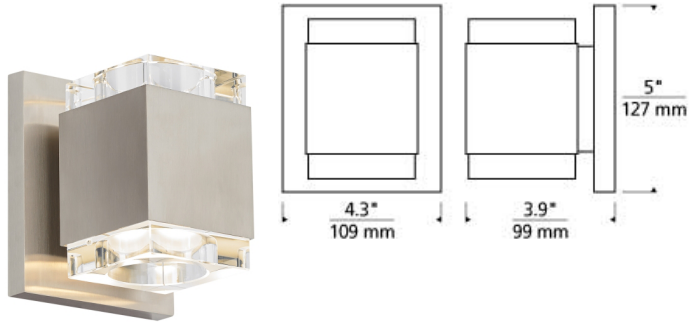

WALL COLLECTION

Voto Wall Square

DESCRIPTION

Simple elegance defined. A handsome die-cast metal body is echoed by symmetrical reveals cut from a solid piece of optically pure crystal. Beautiful LED light pours from the top and bottom of the thick-cut crystal to provide a surplus of illumination. May be mounted horizontally or vertically. Includes 9 watt, 560 net lumen, 3000K LED module. Dimmable with low-voltage electronic dimmer. May be mounted horizontally or vertically. ADA compliant.

INSTALLATION

This product can mount to either a 4" square electrical box with round plaster ring or an octagonal electrical box (not included).

WEIGHT

2.5-3lb / 1.13-1.36kg ±

smoke

antique bronze

black

satın nickel