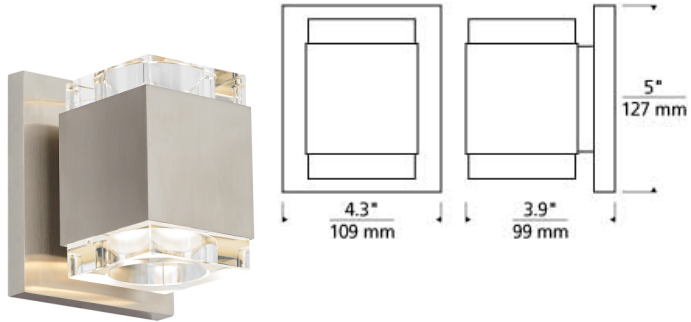

WALL COLLECTION

Voto Wall Square

DESCRIPTION

Simple elegance defined. A handsome die-cast metal body is echoed by symmetrical reveals cut from a solid piece of optically pure crystal. Beautiful LED light pours from the top and bottom of the thick-cut crystal to provide a surplus of illumination. May be mounted horizontally or vertically. Includes 9 watt, 560 net lumen, 3000K LED module. Dimmable with low-voltage electronic dimmer. May be mounted horizontally or vertically. ADA compliant.

INSTALLATION

This product can mount to either a 4" square electrical box with round plaster ring or an octagonal electrical box (not included).

WEIGHT

2.5-3lb / 1.13-1.36kg ±

smoke

antique bronze

black

satin nickel