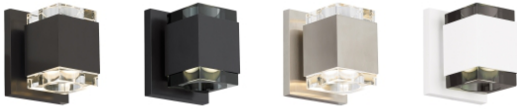

antique bronze

black

satin nickel

white

ORDERING INFORMATION

700WSVOTS	COLOR	FINISH	LAMP
	C CLEAR	Z ANTIQUE BRONZE	-LED830 LED 80 CRI 3000K 120V
	K SMOKE	B BLACK	-LED830-277 LED 80 CRI 3000K 277V
		S SATIN NICKEL	
		W WHITE	

TECH LIGHTING®

7400 Linder Avenue
Skokie, Illinois 60077

T 847.410.4400
F 847.410.4500

Tech Lighting, L.L.C.

700WSVOTS _____

FIXTURE TYPE: _____

JOB NAME: _____

NOTES: _____

_____

_____

©2018 Tech Lighting, L.L.C. All Rights Reserved. The "Tech Lighting" graphic is a registered trademark of Tech Lighting, L.L.C. Tech Lighting reserves the right to change specifications for product improvements without notification.