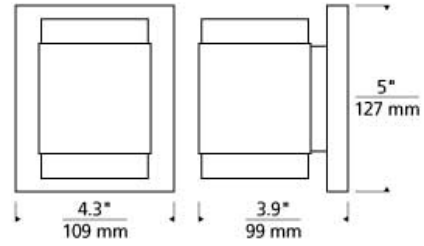

WALL COLLECTION

Voto Wall Round

DESCRIPTION

Simple elegance defined. A handsome die-cast metal body is echoed by symmetrical reveals cut from a solid piece of optically pure crystal. Beautiful LED light pours from the top and bottom of the thick-cut crystal to provide a surplus of illumination. May be mounted horizontally or vertically. Includes 9 watt, 560 net lumen, 3000K LED module. Dimmable with low-voltage electronic dimmer. May be mounted horizontally or vertically. ADA compliant.

INSTALLATION

This product can mount to either a 4" square electrical box with round plaster ring or an octagonal electrical box (not included).

WEIGHT

2-2.5lb / 0.91-1.13kg ±

clear

antique bronze

black

satin nickel