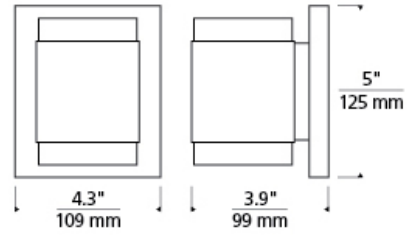

WALL COLLECTION

Voto Wall Round

DESCRIPTION

Simple elegance defined. A handsome die-cast metal body is echoed by symmetrical reveals cut from a solid piece of optically pure crystal. Beautiful LED light pours from the top and bottom of the thick-cut crystal to provide a surplus of illumination. May be mounted horizontally or vertically. Includes 9 watt, 560 net lumen, 3000K LED module. Dimmable with low-voltage electronic dimmer. May be mounted horizontally or vertically. ADA compliant.

INSTALLATION

This product can mount to either a 4" square electrical box with round plaster ring or an octagonal electrical box (not included).

WEIGHT

2.16lb / 0.98kg ±

clear

antique bronze

black

satin nickel