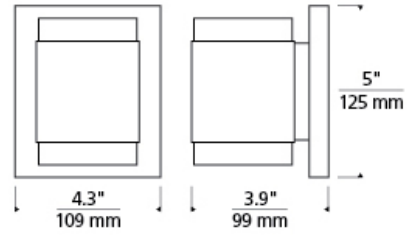

WALL COLLECTION

Voto Wall Round

DESCRIPTION

Simple elegance defined. A handsome die-cast metal body is echoed by symmetrical reveals cut from a solid piece of optically pure crystal. Beautiful LED light pours from the top and bottom of the thick-cut crystal to provide a surplus of illumination. May be mounted horizontally or vertically. Includes 9 watt, 560 net lumen, 3000K LED module. Dimmable with low-voltage electronic dimmer. May be mounted horizontally or vertically. ADA compliant.

INSTALLATION

This product can mount to either a 4" square electrical box with round plaster ring or an octagonal electrical box (not included).

WEIGHT

2.16lb / 0.98kg ±

clear

ORDERING INFORMATION

700WSVOTR COLOR	FINISH	LAMP
C CLEAR	Z ANTIQUE BRONZE	-LED830 LED 80 CRI 3000K 120V
K SMOKE	B BLACK	-LED830-277 LED 80 CRI 3000K 277V
	S SATIN NICKEL	
	W WHITE	

TECH LIGHTING®

7400 Linder Avenue
Skokie, Illinois 60077

T 847.410.4400
F 847.410.4500

Tech Lighting, L.L.C.

700WSVOTR _____

FIXTURE TYPE: _____

JOB NAME: _____

NOTES: _____

_____

_____

©2017 Tech Lighting, L.L.C. All Rights Reserved. The "Tech Lighting" graphic is a registered trademark of Tech Lighting, L.L.C. Tech Lighting reserves the right to change specifications for product improvements without notification.