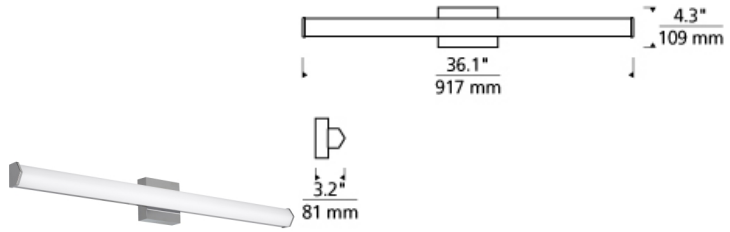

BATH COLLECTION

Voss 36 Bath

DESCRIPTION

The Voss LED bath light from Tech Lighting features a unique yet highly attractive wedge-shaped linear molded glass diffuser which effectively distributes its abundantly warm LED light. This vanity light fixture quickly creates a warm contemporary feeling in any space it graces while contributing a delicate touch of mid-century inspired aesthetic. Three length options allow this bath light to be adapted to powder room lighting as well as master bathroom lighting. In addition to each Voss bath light fixture being able to be mounted horizontally above a mirror, they also can be mounted vertically flanking a mirror or as a wall sconce light and are fully dimmable for creating the desired ambiance. Includes 30 watt, 1200 delivered lumen, 2700K LED module. Mounts horizontally or vertically. ADA compliant. Dimmable with low-voltage electronic dimmer.

INSTALLATION

This product can mount to either a 4" square electrical box with round plaster ring or an octagonal electrical box (not included).

WEIGHT

3.4-3.4lb / 1.54-1.54kg ±

chrome

ORDERING INFORMATION

700BCVOS	LENGTH (A)	FINISH	LAMP
36	36"	C CHROME S SATIN NICKEL	-LED927 LED 90 CRI 2700K 120V -LED927-277 LED 90 CRI 2700K 277V