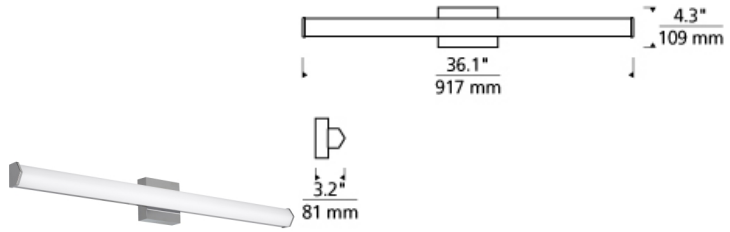

BATH COLLECTION

Voss 36 Bath

DESCRIPTION

The Voss LED bath light from Tech Lighting features a unique yet highly attractive wedge-shaped linear molded glass diffuser which effectively distributes its abundantly warm LED light. This vanity light fixture quickly creates a warm contemporary feeling in any space it graces while contributing a delicate touch of mid-century inspired aesthetic. Three length options allow this bath light to be adapted to powder room lighting as well as master bathroom lighting. In addition to each Voss bath light fixture being able to be mounted horizontally above a mirror, they also can be mounted vertically flanking a mirror or as a wall sconce light and are fully dimmable for creating the desired ambiance. Includes 30 watt, 1200 delivered lumen, 2700K LED module. Mounts horizontally or vertically. ADA compliant. Dimmable with low-voltage electronic dimmer.

INSTALLATION

This product can mount to either a 4" square electrical box with round plaster ring or an octagonal electrical box (not included).

WEIGHT

3-3.5lb / 1.36-1.59kg ±

chrome

ORDERING INFORMATION

700BCVOS	LENGTH (A)	FINISH	LAMP
36	36"	C CHROME S SATIN NICKEL	-LED927 LED 90 CRI 2700K 120V -LED927-277 LED 90 CRI 2700K 277V