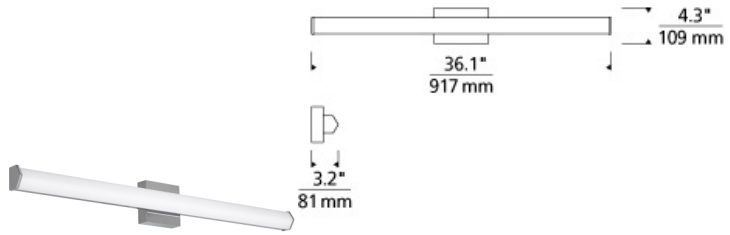

### DESCRIPTION

The Voss LED bath light from Tech Lighting features a unique yet highly attractive wedge-shaped linear molded glass diffuser which effectively distributes its abundantly warm LED light. This vanity light fixture quickly creates a warm contemporary feeling in any space it graces while contributing a delicate touch of mid-century inspired aesthetic. Three length options allow this bath light to be adapted to powder room lighting as well as master bathroom lighting. In addition to each Voss bath light fixture being able to be mounted horizontally above a mirror, they also can be mounted vertically flanking a mirror or as a wall sconce light and are fully dimmable for creating the desired ambiance. Includes 30 watt, 1200 delivered lumen, 2700K LED module. Mounts horizontally or vertically. ADA compliant. Dimmable with low-voltage electronic dimmer.

### INSTALLATION

This product can mount to either a 4" square electrical box with round plaster ring or an octagonal electrical box (not included).

### WEIGHT

3.4-3.4lb / 1.54-1.54kg ±

chrome