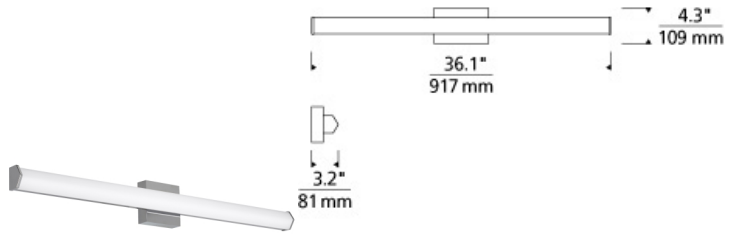

BATH COLLECTION

Voss 36 Bath

DESCRIPTION

The Voss LED bath light from Tech Lighting features a unique yet highly attractive wedge-shaped linear molded glass diffuser which effectively distributes its abundantly warm LED light. This vanity light fixture quickly creates a warm contemporary feeling in any space it graces while contributing a delicate touch of mid-century inspired aesthetic. Three length options allow this bath light to be adapted to powder room lighting as well as master bathroom lighting. In addition to each Voss bath light fixture being able to be mounted horizontally above a mirror, they also can be mounted vertically flanking a mirror or as a wall sconce light and are fully dimmable for creating the desired ambiance. Includes 30 watt, 1200 delivered lumen, 2700K LED module. Mounts horizontally or vertically. ADA compliant. Dimmable with low-voltage electronic dimmer.

INSTALLATION

This product can mount to either a 4" square electrical box with round plaster ring or an octagonal electrical box (not included).

WEIGHT

3.4-3.4lb / 1.54-1.54kg ±

chrome

ORDERING INFORMATION

700BCVOS	LENGTH (A)	FINISH	LAMP
36	36"	C CHROME S SATIN NICKEL	-LED927 LED 90 CRI 2700K 120V -LED927-277 LED 90 CRI 2700K 277V