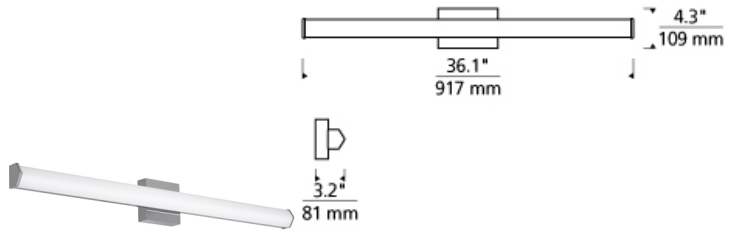

BATH COLLECTION

Voss 36 Bath LED ADA T20

DESCRIPTION

The Voss LED bath light from Tech Lighting features a unique yet highly attractive wedge-shaped linear molded glass diffuser which effectively distributes its abundantly warm LED light. This vanity light fixture quickly creates a warm contemporary feeling in any space it graces while contributing a delicate touch of mid-century inspired aesthetic. Three length options allow this bath light to be adapted to powder room lighting as well as master bathroom lighting. In addition to each Voss bath light fixture being able to be mounted horizontally above a mirror, they also can be mounted vertically flanking a mirror or as a wall sconce light and are fully dimmable for creating the desired ambiance. Includes 30 watt, 1200 delivered lumen, 2700K LED module. Mounts horizontally or vertically. ADA compliant. Dimmable with low-voltage electronic dimmer.

INSTALLATION

This product can mount to either a 4" square electrical box with round plaster ring or an octagonal electrical box (not included).

WEIGHT

3-3.5lb / 1.36-1.59kg ±

chrome

ORDERING INFORMATION

700BCVOS	LENGTH (A)	FINISH	LAMP
36	36"	C CHROME S SATIN NICKEL	-LED927 LED 90 CRI 2700K 120V -LED927-277 LED 90 CRI 2700K 277V