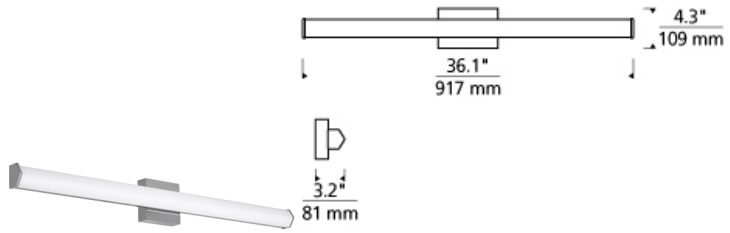

## Voss 36 Bath LED ADA T20

### DESCRIPTION

The Voss LED bath light from Tech Lighting features a unique yet highly attractive wedge-shaped linear molded glass diffuser which effectively distributes its abundantly warm LED light. This vanity light fixture quickly creates a warm contemporary feeling in any space it graces while contributing a delicate touch of mid-century inspired aesthetic. Three length options allow this bath light to be adapted to powder room lighting as well as master bathroom lighting. In addition to each Voss bath light fixture being able to be mounted horizontally above a mirror, they also can be mounted vertically flanking a mirror or as a wall sconce light and are fully dimmable for creating the desired ambiance. Includes 30 watt, 1200 delivered lumen, 2700K LED module. Mounts horizontally or vertically. ADA compliant. Dimmable with low-voltage electronic dimmer.

### INSTALLATION

This product can mount to either a 4" square electrical box with round plaster ring or an octagonal electrical box (not included).

### WEIGHT

3-3.5lb / 1.36-1.59kg ±

chrome