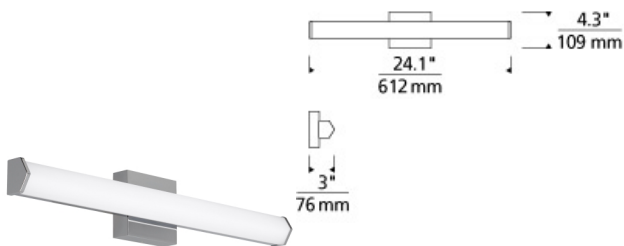

BATH COLLECTION

Voss 24 Bath

DESCRIPTION

The Voss LED bath light from Tech Lighting features a unique yet highly attractive wedge-shaped linear molded glass diffuser which effectively distributes its abundantly warm LED light. This vanity light fixture quickly creates a warm contemporary feeling in any space it graces while contributing a delicate touch of mid-century inspired aesthetic. Three length options allow this bath light to be adapted to powder room lighting as well as master bathroom lighting. In addition to each Voss bath light fixture being able to be mounted horizontally above a mirror, they also can be mounted vertically flanking a mirror or as a wall sconce light and are fully dimmable for creating the desired ambiance. Includes 20 watt, 800 delivered lumen, 2700K LED module. Mounts horizontally or vertically. ADA compliant. Dimmable with low-voltage electronic dimmer.

INSTALLATION

This product can mount to either a 4" square electrical box with round plaster ring or an octagonal electrical box (not included).

WEIGHT

2.3-2.3lb / 1.04-1.04kg ±

chrome

ORDERING INFORMATION

700BCVOS	LENGTH (A)	FINISH	LAMP
24	24"	C CHROME S SATIN NICKEL	-LED927 LED 90 CRI 2700K 120V -LED927-277 LED 90 CRI 2700K 277V