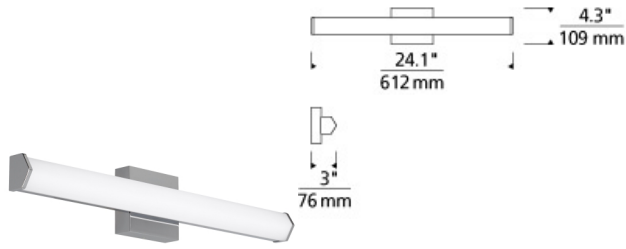

### DESCRIPTION

The Voss LED bath light from Tech Lighting features a unique yet highly attractive wedge-shaped linear molded glass diffuser which effectively distributes its abundantly warm LED light. This vanity light fixture quickly creates a warm contemporary feeling in any space it graces while contributing a delicate touch of mid-century inspired aesthetic. Three length options allow this bath light to be adapted to powder room lighting as well as master bathroom lighting. In addition to each Voss bath light fixture being able to be mounted horizontally above a mirror, they also can be mounted vertically flanking a mirror or as a wall sconce light and are fully dimmable for creating the desired ambiance. Includes 20 watt, 800 delivered lumen, 2700K LED module. Mounts horizontally or vertically. ADA compliant. Dimmable with low-voltage electronic dimmer.

### INSTALLATION

This product can mount to either a 4" square electrical box with round plaster ring or an octagonal electrical box (not included).

### WEIGHT

2.3-2.3lb / 1.04-1.04kg ±

chrome