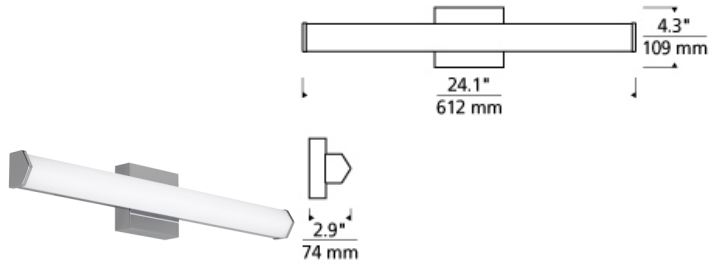

BATH COLLECTION

Voss 24 Bath

DESCRIPTION

The Voss LED bath light from Tech Lighting features a unique yet highly attractive wedge-shaped linear molded glass diffuser which effectively distributes its abundantly warm LED light. This vanity light fixture quickly creates a warm contemporary feeling in any space it graces while contributing a delicate touch of mid-century inspired aesthetic. Three length options allow this bath light to be adapted to powder room lighting as well as master bathroom lighting. In addition to each Voss bath light fixture being able to be mounted horizontally above a mirror, they also can be mounted vertically flanking a mirror or as a wall sconce light and are fully dimmable for creating the desired ambiance. Includes 20 watt, 800 delivered lumen, 2700K LED module. Mounts horizontally or vertically. ADA compliant. Dimmable with low-voltage electronic dimmer.

INSTALLATION

This product can mount to either a 4" square electrical box with round plaster ring or an octagonal electrical box (not included).

WEIGHT

2.3-2.3lb / 1.04-1.04kg ±

ORDERING INFORMATION

700BCVOS	LENGTH (A)	FINISH	LAMP
24	24"	C CHROME S SATIN NICKEL	-LED927 LED 90 CRI 2700K 120V -LED927-277 LED 90 CRI 2700K 277V

TECH LIGHTING®

7400 Linder Avenue
Skokie, Illinois 60077

T 847.410.4400
F 847.410.4500

Tech Lighting, L.L.C.

700BC VOS _____

FIXTURE TYPE: _____

JOB NAME: _____

NOTES: _____

_____

_____

©2018 Tech Lighting, L.L.C. All Rights Reserved. The "Tech Lighting" graphic is a registered trademark of Tech Lighting, L.L.C. Tech Lighting reserves the right to change specifications for product improvements without notification.