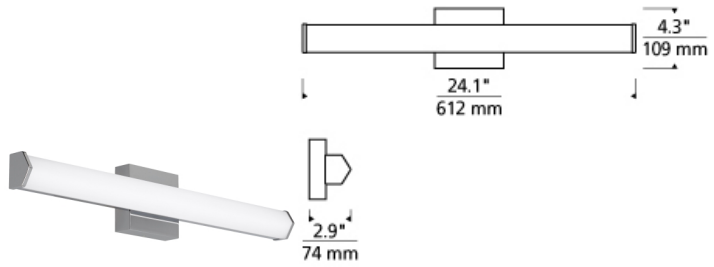

BATH COLLECTION

Voss 24 Bath LED ADA T20

DESCRIPTION

The Voss LED bath light from Tech Lighting features a unique yet highly attractive wedge-shaped linear molded glass diffuser which effectively distributes its abundantly warm LED light. This vanity light fixture quickly creates a warm contemporary feeling in any space it graces while contributing a delicate touch of mid-century inspired aesthetic. Three length options allow this bath light to be adapted to powder room lighting as well as master bathroom lighting. In addition to each Voss bath light fixture being able to be mounted horizontally above a mirror, they also can be mounted vertically flanking a mirror or as a wall sconce light and are fully dimmable for creating the desired ambiance. Includes 20 watt, 800 delivered lumen, 2700K LED module. Mounts horizontally or vertically. ADA compliant. Dimmable with low-voltage electronic dimmer.

INSTALLATION

This product can mount to either a 4" square electrical box with round plaster ring or an octagonal electrical box (not included).

WEIGHT

2-2.5lb / 0.91-1.13kg ±

chrome

ORDERING INFORMATION

700BCVOS	LENGTH (A)	FINISH	LAMP
24	24"	C CHROME S SATIN NICKEL	-LED927 LED 90 CRI 2700K 120V -LED927-277 LED 90 CRI 2700K 277V