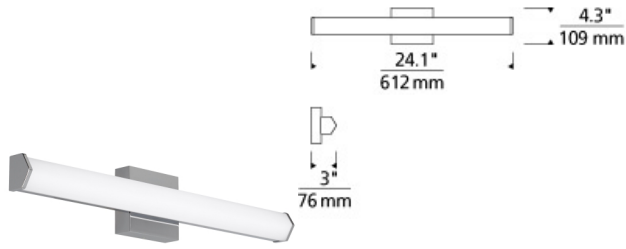

BATH COLLECTION

Voss 24 Bath

DESCRIPTION

The Voss LED bath light from Tech Lighting features a unique yet highly attractive wedge-shaped linear molded glass diffuser which effectively distributes its abundantly warm LED light. This vanity light fixture quickly creates a warm contemporary feeling in any space it graces while contributing a delicate touch of mid-century inspired aesthetic. Three length options allow this bath light to be adapted to powder room lighting as well as master bathroom lighting. In addition to each Voss bath light fixture being able to be mounted horizontally above a mirror, they also can be mounted vertically flanking a mirror or as a wall sconce light and are fully dimmable for creating the desired ambiance. Includes 20 watt, 800 delivered lumen, 2700K LED module. Mounts horizontally or vertically. ADA compliant. Dimmable with low-voltage electronic dimmer.

INSTALLATION

This product can mount to either a 4" square electrical box with round plaster ring or an octagonal electrical box (not included).

WEIGHT

2.3-2.3lb / 1.04-1.04kg ±

ORDERING INFORMATION

700BCVOS	LENGTH (A)	FINISH	LAMP
24	24"	C CHROME S SATIN NICKEL	-LED927 LED 90 CRI 2700K 120V -LED927-277 LED 90 CRI 2700K 277V

TECH LIGHTING®
7400 Linder Avenue   T 847.410.4400
Skokie, Illinois 60077   F 847.410.4500

Tech Lighting, L.L.C.

700BC VOS _____

FIXTURE TYPE: _____

JOB NAME: _____

NOTES: _____

_____

_____

©2017 Tech Lighting, L.L.C. All Rights Reserved. The "Tech Lighting" graphic is a registered trademark of Tech Lighting, L.L.C. Tech Lighting reserves the right to change specifications for product improvements without notification.