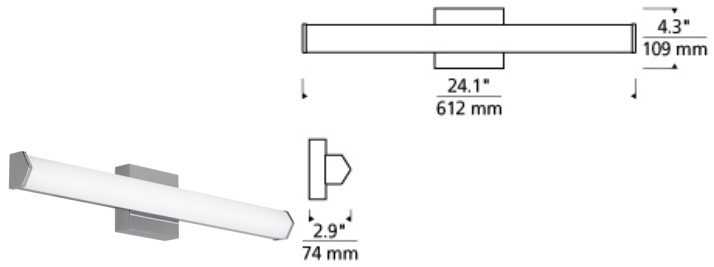

## Voss 24 Bath LED ADA T20

### DESCRIPTION

The Voss LED bath light from Tech Lighting features a unique yet highly attractive wedge-shaped linear molded glass diffuser which effectively distributes its abundantly warm LED light. This vanity light fixture quickly creates a warm contemporary feeling in any space it graces while contributing a delicate touch of mid-century inspired aesthetic. Three length options allow this bath light to be adapted to powder room lighting as well as master bathroom lighting. In addition to each Voss bath light fixture being able to be mounted horizontally above a mirror, they also can be mounted vertically flanking a mirror or as a wall sconce light and are fully dimmable for creating the desired ambiance. Includes 20 watt, 800 delivered lumen, 2700K LED module. Mounts horizontally or vertically. ADA compliant. Dimmable with low-voltage electronic dimmer.

### INSTALLATION

This product can mount to either a 4" square electrical box with round plaster ring or an octagonal electrical box (not included).

### WEIGHT

2-2.5lb / 0.91-1.13kg ±

chrome