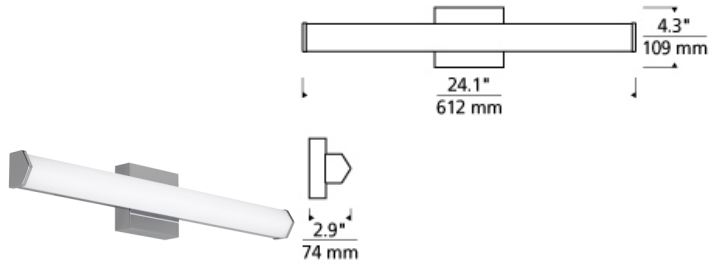

### DESCRIPTION

The Voss LED bath light from Tech Lighting features a unique yet highly attractive wedge-shaped linear molded glass diffuser which effectively distributes its abundantly warm LED light. This vanity light fixture quickly creates a warm contemporary feeling in any space it graces while contributing a delicate touch of mid-century inspired aesthetic. Three length options allow this bath light to be adapted to powder room lighting as well as master bathroom lighting. In addition to each Voss bath light fixture being able to be mounted horizontally above a mirror, they also can be mounted vertically flanking a mirror or as a wall sconce light and are fully dimmable for creating the desired ambiance. Includes 20 watt, 800 delivered lumen, 2700K LED module. Mounts horizontally or vertically. ADA compliant. Dimmable with low-voltage electronic dimmer.

### INSTALLATION

This product can mount to either a 4" square electrical box with round plaster ring or an octagonal electrical box (not included).

### WEIGHT

2.3-2.3lb / 1.04-1.04kg ±

chrome