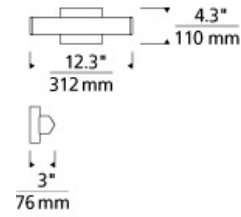

BATH COLLECTION

Voss 13 Wall/Bath

DESCRIPTION

The Voss LED bath light from Tech Lighting features a unique yet highly attractive wedge-shaped linear molded glass diffuser which effectively distributes its abundantly warm LED light. This vanity light fixture quickly creates a warm contemporary feeling in any space it graces while contributing a delicate touch of mid-century inspired aesthetic. Three length options allow this bath light to be adapted to powder room lighting as well as master bathroom lighting. In addition to each Voss bath light fixture being able to be mounted horizontally above a mirror, they also can be mounted vertically flanking a mirror or as a wall sconce light and are fully dimmable for creating the desired ambiance. Includes 10 watt, 400 delivered lumen, 2700K LED module. Mounts horizontally or vertically. ADA compliant. Dimmable with low-voltage electronic dimmer.

INSTALLATION

This product can mount to either a 4" square electrical box with round plaster ring or an octagonal electrical box (not included).

WEIGHT

2.1-2.1lb / 0.95-0.95kg ±

chrome

satin nickel

ORDERING INFORMATION