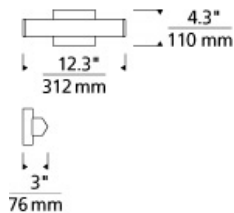

BATH COLLECTION

Voss 13 Wall/Bath

DESCRIPTION

The Voss LED bath light from Tech Lighting features a unique yet highly attractive wedge-shaped linear molded glass diffuser which effectively distributes its abundantly warm LED light. This vanity light fixture quickly creates a warm contemporary feeling in any space it graces while contributing a delicate touch of mid-century inspired aesthetic. Three length options allow this bath light to be adapted to powder room lighting as well as master bathroom lighting. In addition to each Voss bath light fixture being able to be mounted horizontally above a mirror, they also can be mounted vertically flanking a mirror or as a wall sconce light and are fully dimmable for creating the desired ambiance. Includes 10 watt, 400 delivered lumen, 2700K LED module. Mounts horizontally or vertically. ADA compliant. Dimmable with low-voltage electronic dimmer.

INSTALLATION

This product can mount to either a 4" square electrical box with round plaster ring or an octagonal electrical box (not included).

WEIGHT

2.1-2.1lb / 0.95-0.95kg ±

ORDERING INFORMATION

700BCVOS	LENGTH (A)	FINISH	LAMP
13	13"	C CHROME S SATIN NICKEL	-LED927 LED 90 CRI 2700K 120V -LED927-277 LED 90 CRI 2700K 277V

TECH LIGHTING®

7400 Linder Avenue
Skokie, Illinois 60077

T 847.410.4400
F 847.410.4500

Tech Lighting, L.L.C.

700BC VOS _____

FIXTURE TYPE: _____

JOB NAME: _____

NOTES: _____

_____

_____

©2017 Tech Lighting, L.L.C. All Rights Reserved. The "Tech Lighting" graphic is a registered trademark of Tech Lighting, L.L.C. Tech Lighting reserves the right to change specifications for product improvements without notification.