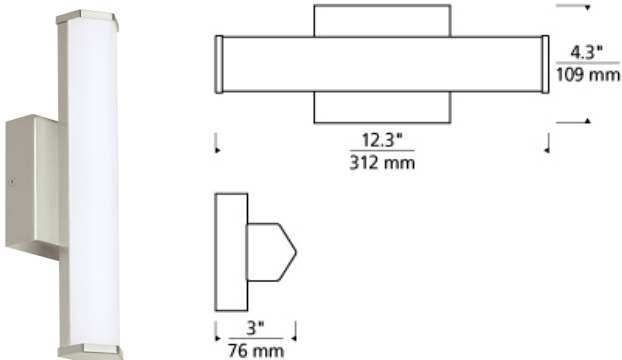

BATH COLLECTION

Voss 13 Wall/Bath LED ADA T20

DESCRIPTION

The Voss LED bath light from Tech Lighting features a unique yet highly attractive wedge-shaped linear molded glass diffuser which effectively distributes its abundantly warm LED light. This vanity light fixture quickly creates a warm contemporary feeling in any space it graces while contributing a delicate touch of mid-century inspired aesthetic. Three length options allow this bath light to be adapted to powder room lighting as well as master bathroom lighting. In addition to each Voss bath light fixture being able to be mounted horizontally above a mirror, they also can be mounted vertically flanking a mirror or as a wall sconce light and are fully dimmable for creating the desired ambiance. Includes 10 watt, 400 delivered lumen, 2700K LED module. Mounts horizontally or vertically. ADA compliant. Dimmable with low-voltage electronic dimmer.

INSTALLATION

This product can mount to either a 4" square electrical box with round plaster ring or an octagonal electrical box (not included).

WEIGHT

2-2.5lb / 0.91-1.13kg ±

chrome

satin nickel

ORDERING INFORMATION

700BCVOS	LENGTH (A)	FINISH	LAMP
13	13"	C CHROME S SATIN NICKEL	-LED927 LED 90 CRI 2700K 120V -LED927-277 LED 90 CRI 2700K 277V

TECH LIGHTING®

7400 Linder Avenue
Skokie, Illinois 60077

T 847.410.4400
F 847.410.4500