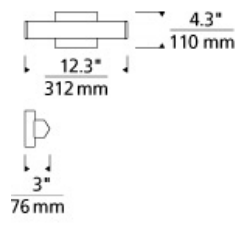

BATH COLLECTION

Voss 13 Wall/Bath

DESCRIPTION

The Voss LED bath light from Tech Lighting features a unique yet highly attractive wedge-shaped linear molded glass diffuser which effectively distributes its abundantly warm LED light. This vanity light fixture quickly creates a warm contemporary feeling in any space it graces while contributing a delicate touch of mid-century inspired aesthetic. Three length options allow this bath light to be adapted to powder room lighting as well as master bathroom lighting. In addition to each Voss bath light fixture being able to be mounted horizontally above a mirror, they also can be mounted vertically flanking a mirror or as a wall sconce light and are fully dimmable for creating the desired ambiance. Includes 10 watt, 400 delivered lumen, 2700K LED module. Mounts horizontally or vertically. ADA compliant. Dimmable with low-voltage electronic dimmer.

INSTALLATION

This product can mount to either a 4" square electrical box with round plaster ring or an octagonal electrical box (not included).

WEIGHT

2.1-2.1lb / 0.95-0.95kg ±

chrome

satin nickel

ORDERING INFORMATION