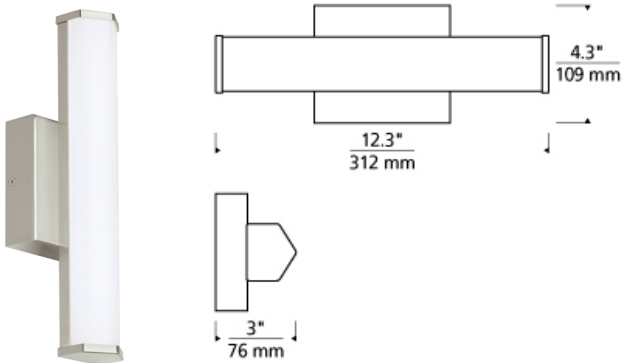

BATH COLLECTION

Voss 13 Wall/Bath

DESCRIPTION

The Voss LED bath light from Tech Lighting features a unique yet highly attractive wedge-shaped linear molded glass diffuser which effectively distributes its abundantly warm LED light. This vanity light fixture quickly creates a warm contemporary feeling in any space it graces while contributing a delicate touch of mid-century inspired aesthetic. Three length options allow this bath light to be adapted to powder room lighting as well as master bathroom lighting. In addition to each Voss bath light fixture being able to be mounted horizontally above a mirror, they also can be mounted vertically flanking a mirror or as a wall sconce light and are fully dimmable for creating the desired ambiance. Includes 10 watt, 400 delivered lumen, 2700K LED module. Mounts horizontally or vertically. ADA compliant. Dimmable with low-voltage electronic dimmer.

INSTALLATION

This product can mount to either a 4" square electrical box with round plaster ring or an octagonal electrical box (not included).

WEIGHT

2-2.5lb / 0.91-1.13kg ±

chrome

satin nickel

ORDERING INFORMATION

700BCVOS	LENGTH (A)	FINISH	LAMP
13	13"	C CHROME S SATIN NICKEL	-LED927 LED 90 CRI 2700K 120V -LED927-277 LED 90 CRI 2700K 277V

TECH LIGHTING®

7400 Linder Avenue
Skokie, Illinois 60077

T 847.410.4400
F 847.410.4500