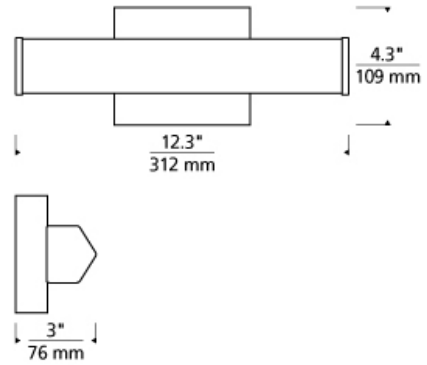

BATH COLLECTION

Voss 13 Wall/Bath

DESCRIPTION

The Voss LED bath light from Tech Lighting features a unique yet highly attractive wedge-shaped linear molded glass diffuser which effectively distributes its abundantly warm LED light. This vanity light fixture quickly creates a warm contemporary feeling in any space it graces while contributing a delicate touch of mid-century inspired aesthetic. Three length options allow this bath light to be adapted to powder room lighting as well as master bathroom lighting. In addition to each Voss bath light fixture being able to be mounted horizontally above a mirror, they also can be mounted vertically flanking a mirror or as a wall sconce light and are fully dimmable for creating the desired ambiance. Includes 10 watt, 400 delivered lumen, 2700K LED module. Mounts horizontally or vertically. ADA compliant. Dimmable with low-voltage electronic dimmer.

INSTALLATION

This product can mount to either a 4" square electrical box with round plaster ring or an octagonal electrical box (not included).

WEIGHT

2-2.5lb / 0.91-1.13kg ±

ORDERING INFORMATION

700BCVOS	LENGTH (A)	FINISH	LAMP
13	13"	C CHROME S SATIN NICKEL	-LED927 LED 90 CRI 2700K 120V -LED927-277 LED 90 CRI 2700K 277V

TECH LIGHTING®

7400 Linder Avenue
Skokie, Illinois 60077

T 847.410.4400
F 847.410.4500

Tech Lighting, L.L.C.

700BC VOS _____

FIXTURE TYPE: _____

JOB NAME: _____

NOTES: _____

_____

_____

©2018 Tech Lighting, L.L.C. All Rights Reserved. The "Tech Lighting" graphic is a registered trademark of Tech Lighting, L.L.C. Tech Lighting reserves the right to change specifications for product improvements without notification.