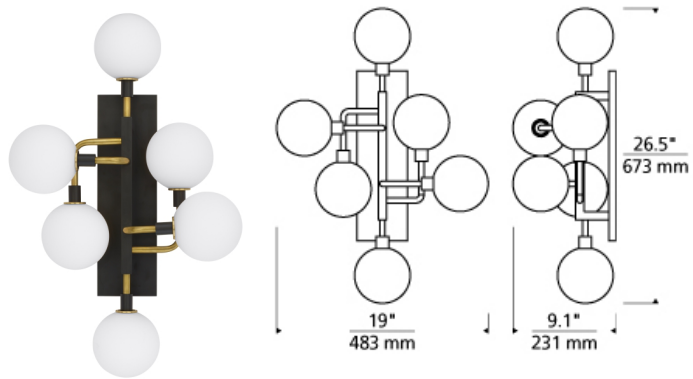

## DESCRIPTION

The Viaggio 5-Light Sconce by Tech Lighting features an artistic cluster of glass orbs that seemingly hover along the wall to create a sense of celestial movement. A sleek black body contrasts against either solid brass arms with white glass globes or polished nickel arms with mirrored smoke glass globes for a rich and stunning finish, either finish delivers a soft wash of glare-free illumination onto surrounding surfaces. The Viaggio sconce scales at 24" in height and 12" in width making it ideal for hallway lighting, foyer lighting and bedroom lighting. The Viaggio can carry into other areas of your space as this collection is available as a suspension, linear, and flush mount. Available lamping options include fully-dimmable energy efficient LEDs or no-lamp, leaving you the option to light the Viaggio with your preferred lamping. No Lamp Opal glass rated for (6) 5 watt max. G9 Bi-Pin lamp (Not Included). No Lamp Smoke glass rated for (6) 5 watt max. candelabra base E12 lamp (Not Included). LED Opal glass version includes (6) 120 volt 4.5 watt, 303 delivered lumens (1515 total delivered lumens), 3000K, LED G9 Bi-Pin lamps. Smoke glass version includes (6) 120 volt 2 watt, 114 delivered lumens (570 total delivered lumens), 2700K, candelabra base LED E12 lamp. Dimmable with LED compatible dimmer.

## INSTALLATION

This product can mount to either a 4" square electrical box with round plaster ring or an octagonal electrical box (not included).

## WEIGHT

5.5-6lb / 2.49-2.72kg ±

Mirrored Smoke/Polished Nickel version only available with LED927.

700WS VGO \_\_\_\_\_

FIXTURE TYPE: \_\_\_\_\_

JOB NAME: \_\_\_\_\_

NOTES: \_\_\_\_\_

\_\_\_\_\_

\_\_\_\_\_