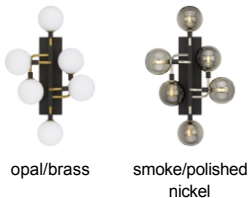

## DESCRIPTION

The Viaggio 5-Light Sconce by Tech Lighting features an artistic cluster of glass orbs that seemingly hover along the wall to create a sense of celestial movement. A sleek black body contrasts against either solid brass arms with white glass globes or polished nickel arms with mirrored smoke glass globes for a rich and stunning finish, either finish delivers a soft wash of glare-free illumination onto surrounding surfaces. The Viaggio sconce scales at 24" in height and 12" in width making it ideal for hallway lighting, foyer lighting and bedroom lighting. The Viaggio can carry into other areas of your space as this collection is available as a suspension, linear, and flush mount. Available lamping options include fully-dimmable energy efficient LEDs or no-lamp, leaving you the option to light the Viaggio with your preferred lamping. No Lamp Opal glass rated for (6) 5 watt max. G9 Bi-Pin lamp (Not Included). No Lamp Smoke glass rated for (6) 5 watt max. candelabra base E12 lamp (Not Included). LED Opal glass version includes (6) 120 volt 4.5 watt, 303 delivered lumens (1515 total delivered lumens), 3000K, LED G9 Bi-Pin lamps. Smoke glass version includes (6) 120 volt 2 watt, 114 delivered lumens (570 total delivered lumens), 2700K, candelabra base LED E12 lamp. Dimmable with LED compatible dimmer.

## ORDERING INFORMATION

700WSVGO COLOR	LAMP
OR OPAL/BRASS	NO LAMP
SN SMOKE/POLISHED NICKEL	-LED927 T6 LED 90 CRI 2700K 120V (T20/T24)
	-LED930 G9 LED 90 CRI 3000K 120V (T20)

Opal/Brass version only available with LED930.

Mirrored Smoke/Polished Nickel version only available with LED927.

700WS VGO \_\_\_\_\_

FIXTURE TYPE: \_\_\_\_\_

JOB NAME: \_\_\_\_\_

NOTES: \_\_\_\_\_

\_\_\_\_\_

\_\_\_\_\_