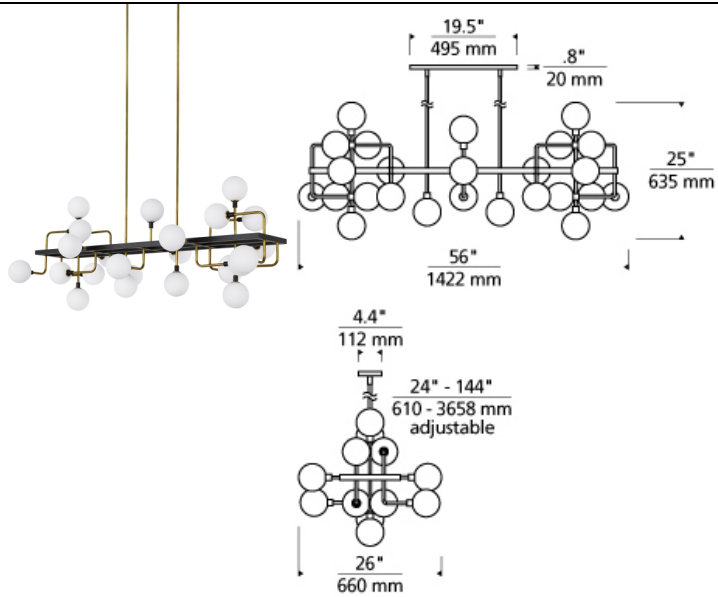

Viaggio Linear Suspension LED T20

DESCRIPTION

The Viaggio Linear Suspension by Tech Lighting features an artistic cluster of glass orbs for a sense of celestial travel within a room. Your choice of two gorgeous finish options include a sleek black body contrasted against solid Brass arms with white glass globes or polished nickel arms with mirrored smoke glass globes, either option will create a comfortable glare-free wash of illumination onto surfaces below. The Viaggio Linear is ideal for dining room lighting, living room lighting and commercial lighting applications. The Viaggio can carry into other areas of your space as this collection is available as a chandelier, flush mount and wall sconce. Available lamping options include fully-dimmable energy efficient LEDs or no-lamp, leaving you the option to light the Viaggio with your preferred lamping. Available with or without lamp. Brass & Black w/ Opal glass rated for (25) 5 watt max. G9 Pin lamps. LED version ships with (25) 120 volt 4.5 watt, 3003 delivered lumens (7575 total delivered lumens), 3000K, 90 CRI LED G9 Bi-Pin lamps. Polished Nickel & Black w/Mirrored Smoke glass rated for (25) 5 watt max. candelabra base E12 lamps. LED version ships with (25) 120 volt 2 watt, 114 delivered lumen (2850 total delivered lumens), 2700K, 90 CRI candelabra base LED E12 lamps. Dimmable with LED compatible or triac dimmer. All versions include (4) 6" and (8) 12" rigid stems in coordinating finish.

INSTALLATION

This product can mount to either a 4" square electrical box with round plaster ring or an octagonal electrical box (not included).

OTHER

Minimum OAL drop height.

WEIGHT

38-40lb / 17.24-18.14kg ±

Opal/Brass version only available with LED930.

Mirrored Smoke/Polished Nickel version only available with LED927.

700LS VGO	_____
FIXTURE TYPE:	_____
JOB NAME:	_____
NOTES:	_____