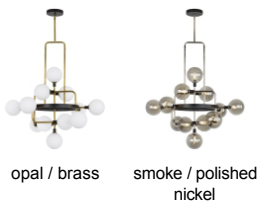

Viaggio Chandelier LED T20

DESCRIPTION

The Viaggio Chandelier by Tech Lighting features an artistic cluster of glass orbs for a sense of celestial travel within a room. A sleek black body contrast against either solid brass arms with white glass globes or polished nickel arms with mirrored smoke globes for a rich and stunning finish, either choice creates a comfortable glare-free wash of illumination onto surfaces below. This stunning fixture is also available in a Linear Suspension, wall mount and ceiling mount making the Viaggio collection highly versatile in many spaces. Available lamping options include fully-dimmable energy efficient LEDs or no-lamp, leaving you the option to light the Viaggio with your preferred lamping. No Lamp Opal glass rated for (12) 5 watt max G9 Bi-Pin lamps (Not Included). No Lamp Smoke glass rated for (12) 5 watt max candelabra base E12 lamps (Not Included). LED Opal glass includes (12) 120 volt 4.5 watt, 303 delivered lumens (3636 total delivered lumens), 3000K, LED G9 Bi-Pin lamps. Smoke glass includes (12) 120 volt 2 watt, 114 delivered lumens (1368 total delivered lumens), 2700K, candelabra base LED E12 lamps. Dimmable with most LED compatible ELV and TRIAC dimmers. Fixture provided with 60 inches of variable rigid stems (includes (2) 6" and (4) 12") in coordinating finish. Can be installed on sloped ceiling up to 45°.

INSTALLATION

This product can mount to either a 4" square electrical box with round plaster ring or an octagon electrical box.

WEIGHT

20-20lb / 9.07-9.07kg ±

ORDERING INFORMATION

700VGO COLOR	LAMP
OR OPAL/BRASS	NO LAMP
SN SMOKE/POLISHED NICKEL	-LED927 T6 LED 90 CRI 2700K 120V (T20/T24)
	-LED930 G9 LED 90 CRI 3000K 120V (T20)

Opal/Brass version only available with LED930.

Mirrored Smoke/Polished Nickel version only available with LED927.

700 VGO _____

FIXTURE TYPE: _____

JOB NAME: _____

NOTES: _____
