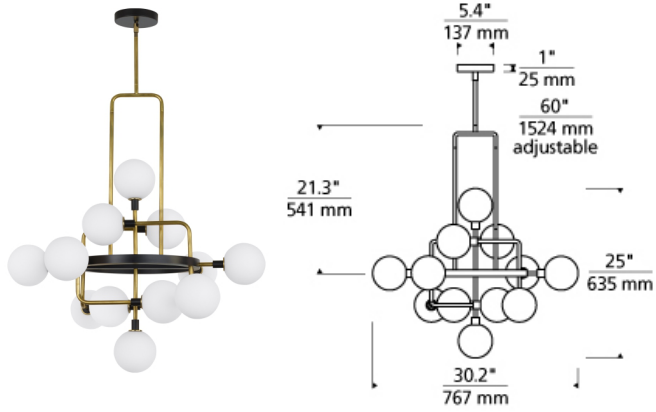

Viaggio Chandelier LED T20

DESCRIPTION

The Viaggio Chandelier by Tech Lighting features an artistic cluster of glass orbs for a sense of celestial travel within a room. A sleek black body contrast against either solid brass arms with white glass globes or polished nickel arms with mirrored smoke globes for a rich and stunning finish, either choice creates a comfortable glare-free wash of illumination onto surfaces below. This stunning fixture is also available in a Linear Suspension, wall mount and ceiling mount making the Viaggio collection highly versatile in many spaces. Available lamping options include fully-dimmable energy efficient LEDs or no-lamp, leaving you the option to light the Viaggio with your preferred lamping. No Lamp Opal glass rated for (12) 5 watt max. G9 Bi-Pin lamps (Not Included). No Lamp Smoke glass rated for (12) 5 watt max. candelabra base E12 lamps (Not Included). LED Opal glass includes (12) 120 volt 4.5 watt, 303 delivered lumens (3636 total delivered lumens), 3000K, LED G9 Bi-Pin lamps. Smoke glass includes (12) 120 volt 2 watt, 114 delivered lumens (1368 total delivered lumens), 2700K, candelabra base LED E12 lamps. Dimmable with LED compatible or triac dimmer. Fixture provided with 60 inches of variable rigid stems (includes (2) 6" and (4) 12") in coordinating finish. Can be installed on sloped ceiling up to 45°.

INSTALLATION

This product can mount to either a 4" square electrical box with round plaster ring or an octagon electrical box.

WEIGHT

30.0-31lb / 13.61-14.06kg ±

opal / brass smoke / polished nickel

ORDERING INFORMATION

700VGO COLOR	LAMP
OR OPAL/BRASS	NO LAMP
SN SMOKE/POLISHED NICKEL	-LED927 T6 LED 90 CRI 2700K 120V (T20/T24)
	-LED930 G9 LED 90 CRI 3000K 120V (T20)

Opal/Brass version only available with LED930.

Mirrored Smoke/Polished Nickel version only available with LED927.