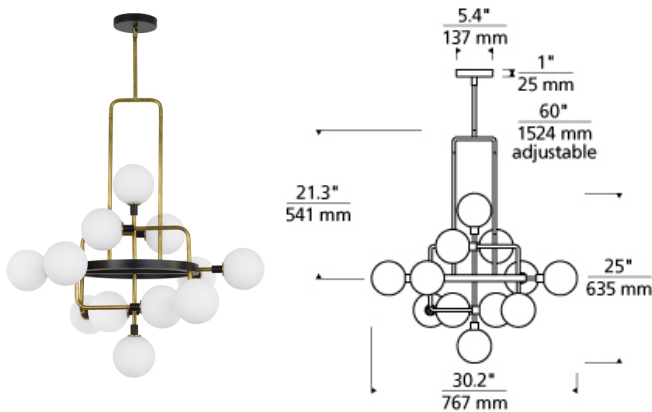

Viaggio Chandelier LED T20

DESCRIPTION

The Viaggio Chandelier by Tech Lighting features an artistic cluster of glass orbs for a sense of celestial travel within a room. A sleek black body contrast against either solid brass arms with white glass globes or polished nickel arms with mirrored smoke globes for a rich and stunning finish, either choice creates a comfortable glare-free wash of illumination onto surfaces below. This stunning fixture is also available in a Linear Suspension, wall mount and ceiling mount making the Viaggio collection highly versatile in many spaces. Available lamping options include fully-dimmable energy efficient LEDs or no-lamp, leaving you the option to light the Viaggio with your preferred lamping. No Lamp Opal glass rated for (12) 5 watt max G9 Bi-Pin lamps (Not Included). No Lamp Smoke glass rated for (12) 5 watt max candelabra base E12 lamps (Not Included). LED Opal glass includes (12) 120 volt 4.5 watt, 303 delivered lumens (3636 total delivered lumens), 3000K, LED G9 Bi-Pin lamps. Smoke glass includes (12) 120 volt 2 watt, 114 delivered lumens (1368 total delivered lumens), 2700K, candelabra base LED E12 lamps. Dimmable with most LED compatible ELV and TRIAC dimmers. Fixture provided with 60 inches of variable rigid stems (includes (2) 6" and (4) 12") in coordinating finish. Can be installed on sloped ceiling up to 45°.

INSTALLATION

This product can mount to either a 4" square electrical box with round plaster ring or an octagon electrical box.

WEIGHT

20-20lb / 9.07-9.07kg ±

ORDERING INFORMATION

700VGO COLOR	LAMP
OR OPAL/BRASS	NO LAMP
SN SMOKE/POLISHED NICKEL	-LED927 T6 LED 90 CRI 2700K 120V (T20/T24)
	-LED930 G9 LED 90 CRI 3000K 120V (T20)

Opal/Brass version only available with LED930.

Mirrored Smoke/Polished Nickel version only available with LED927.

700 VGO _____

FIXTURE TYPE: _____

JOB NAME: _____

NOTES: _____
