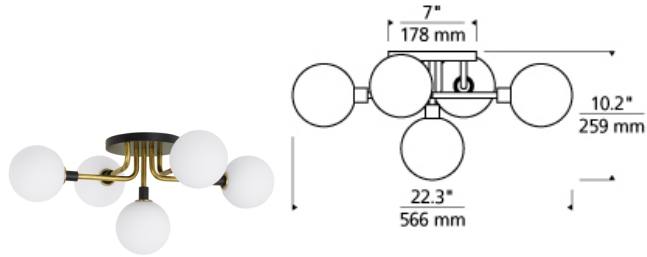

Viaggio Ceiling LED T20

DESCRIPTION

The Viaggio ceiling by Tech Lighting features an artistic cluster of glass orbs for a sense of celestial travel within a room. A sleek black body contrast against either solid brass arms with white glass globes or polished nickel arms with mirrored smoke globes for a rich and stunning finish, either choice creates a comfortable glare-free wash of illumination onto surfaces below. The Viaggio Ceiling is ideal for dining room lighting, living room lighting and bedroom lighting. The Viaggio can carry into other areas of your space as this collection is available as a linear suspension, wall sconce and chandelier. Available lamping options include fully-dimmable energy efficient LEDs or no-lamp, leaving you the option to light the Viaggio with your preferred lamping. No Lamp Opal glass rated for (5) 5 watt max. G9 Bi-Pin lamp (Not Included). No Lamp Smoke glass rated for (5) 5 watt max. candelabra base E12 lamp (Not Included). LED Opal glass version includes (5) 120 volt 4.5 watt, 303 delivered lumens (1515 total delivered lumens), 3000K, LED G9 Bi-Pin lamps. Smoke glass version includes (5) 120 volt 2 watt, 114 delivered lumens (570 total delivered lumens), 2700K, candelabra base LED E12 lamps. Dimmable with LED compatible or triac dimmer.

INSTALLATION

This product can mount to either a 4" square electrical box with round plaster ring or an octagonal electrical box (not included).

WEIGHT

4.0-4.5lb / 1.81-2.04kg ±

opal/brass smoke/polished
nickel

ORDERING INFORMATION

700FMVGO COLOR

OR OPAL/BRASS
SN SMOKE/POLISHED NICKEL

LAMP

NO LAMP
-LED927 T6 LED 90 CRI 2700K 120V (T20/T24)
-LED930 G9 LED 90 CRI 3000K 120V (T20)

Opal/Brass version only available with LED930.

Mirrored Smoke/Polished Nickel version only available with LED927.

700FM VGO _____
FIXTURE TYPE: _____
JOB NAME: _____
NOTES: _____