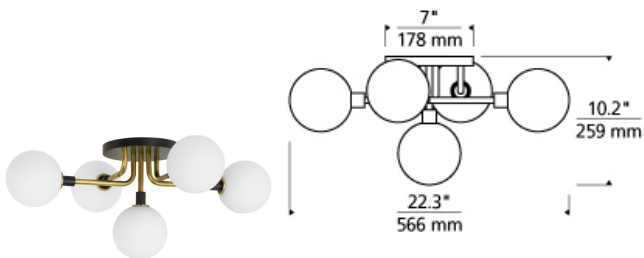

Viaggio Ceiling LED T20

DESCRIPTION

The Viaggio ceiling by Tech Lighting features an artistic cluster of glass orbs for a sense of celestial travel within a room. A sleek black body contrast against either solid brass arms with white glass globes or polished nickel arms with mirrored smoke globes for a rich and stunning finish, either choice creates a comfortable glare-free wash of illumination onto surfaces below. The Viaggio Ceiling is ideal for dining room lighting, living room lighting and bedroom lighting. The Viaggio can carry into other areas of your space as this collection is available as a linear suspension, wall sconce and chandelier. Available lamping options include fully-dimmable energy efficient LEDs or no-lamp, leaving you the option to light the Viaggio with your preferred lamping. No Lamp Opal glass rated for (5) 5 watt max. G9 Bi-Pin lamp (Not Included). No Lamp Smoke glass rated for (5) 5 watt max. candelabra base E12 lamp (Not Included). LED Opal glass version includes (5) 120 volt 4.5 watt, 303 delivered lumens (1515 total delivered lumens), 3000K, LED G9 Bi-Pin lamps. Smoke glass version includes (5) 120 volt 2 watt, 114 delivered lumens (570 total delivered lumens), 2700K, candelabra base LED E12 lamps. Dimmable with LED compatible or triac dimmer.

INSTALLATION

This product can mount to either a 4" square electrical box with round plaster ring or an octagonal electrical box (not included).

WEIGHT

4.0-4.5lb / 1.81-2.04kg ±

opal/brass smoke/polished
nickel

ORDERING INFORMATION

700FMVGO COLOR

- OR OPAL/BRASS
- SN SMOKE/POLISHED NICKEL

LAMP

- NO LAMP
- LED927 T6 LED 90 CRI 2700K 120V (T20/T24)
- LED930 G9 LED 90 CRI 3000K 120V (T20)

Opal/Brass version only available with LED930.

Mirrored Smoke/Polished Nickel version only available with LED927.

700FM VGO _____

FIXTURE TYPE: _____

JOB NAME: _____

NOTES: _____