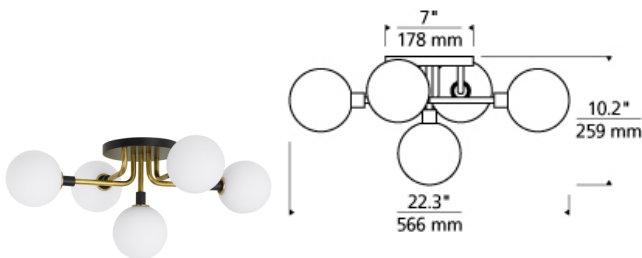

# Viaggio Ceiling LED T20

## DESCRIPTION

The Viaggio ceiling by Tech Lighting features an artistic cluster of glass orbs for a sense of celestial travel within a room. A sleek black body contrast against either solid brass arms with white glass globes or polished nickel arms with mirrored smoke globes for a rich and stunning finish, either choice creates a comfortable glare-free wash of illumination onto surfaces below. The Viaggio Ceiling is ideal for dining room lighting, living room lighting and bedroom lighting. The Viaggio can carry into other areas of your space as this collection is available as a linear suspension, wall sconce and chandelier. Available lamping options include fully-dimmable energy efficient LEDs or no-lamp, leaving you the option to light the Viaggio with your preferred lamping. No Lamp Opal glass rated for (5) 5 watt max. G9 Bi-Pin lamp (Not Included). No Lamp Smoke glass rated for (5) 5 watt max. candelabra base E12 lamp (Not Included). LED Opal glass version includes (5) 120 volt 4.5 watt, 303 delivered lumens (1515 total delivered lumens), 3000K, LED G9 Bi-Pin lamps. Smoke glass version includes (5) 120 volt 2 watt, 114 delivered lumens (570 total delivered lumens), 2700K, candelabra base LED E12 lamps. Dimmable with most LED compatible ELV and TRIAC dimmers.

## INSTALLATION

This product can mount to either a 4" square electrical box with round plaster ring or an octagonal electrical box (not included).