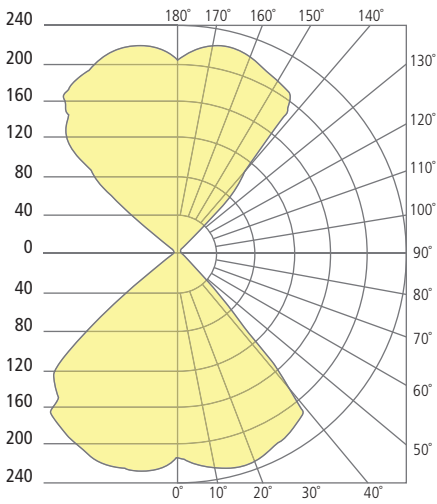

With its unassuming minimalist profile, The Vex outdoor LED wall sconce features up and down lighting and delivers a wide range of optical control and illumination options in a unique and deceptively simple design. Independent, up and down beam angles from 10° - 120° are achieved with simple tool-free adjustment. Beams can be set symmetric or asymmetric in both directions and are lockable. Angle markers ensure consistent and precise aiming and adjustment from fixture to fixture. Vex is ideal for indoor or outdoor accent lighting, ambient and/or way-finding applications where beam angle is critical and/or being used to add dramatic effects.

VEX
shown in black

VEX
shown in bronze

VEX
shown in charcoal

VEX
shown in white

* Visit techlighting.com for specific warranty limitations and details.

ORDERING INFORMATION

7000WVEX	CRI	COLOR TEMPERATURE	LENGTH	FINISH	INPUT VOLTAGE
	9 90 CRI	30 3000K 40 4000K	4 4"	H CHARCOAL Z BRONZE W WHITE B BLACK	UNV UNV 120V-277V

Vex

PHOTOMETRICS*

*For latest photometrics, please visit www.techlighting.com/OUTDOOR

VEX

- Total Lumen Output: 554
- Total Power: 18.7
- Luminaire Efficacy: 29.6
- Color Temp: 3000K
- CRI: 90+
- BUG Rating: B0-U3-G0