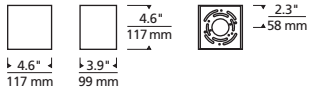

Vex Wall Sconce

PHOTOMETRICS*

*For latest photometrics, please visit www.techlighting.com/OUTDOOR

VEX

Total Lumen Output: 554.3
Total Power: 18.7
Luminaire Efficacy: 29.6
Color Temp: 3000K
CRI: 90+
BUG Rating: B0-U3-G0