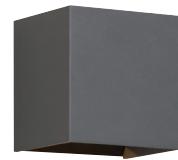

With its unassuming minimalist profile, The Vex outdoor LED wall sconce features up and down lighting and delivers a wide range of optical control and illumination options in a unique and deceptively simple design. Independent, up and down beam angles from 10° - 120° are achieved with simple tool-free adjustment. Beams can be set symmetric or asymmetric in both directions and are lockable. Angle markers ensure consistent and precise aiming and adjustment from fixture to fixture. Vex is ideal for indoor or outdoor accent lighting, ambient and/or wayfinding applications where beam angle is critical and/or being used to add dramatic effects. For a coordinated look, additional sizes available.

### ORDERING INFORMATION

PRODUCT	CRI/CCT	LENGTH	FINISH	INPUT VOLTAGE
7000VEX	927 90 CRI, 2700K	4 4"	H CHARCOAL	UNV UNV 120V-277V
	930 90 CRI, 3000K		Z BRONZE	
	940 90 CRI, 4000K		W WHITE	
			B BLACK	

SHIPS WITH OPTIONAL ACRYLIC COVER FOR PROTECTION AGAINST OUTDOOR DEBRIS.

VEX  
shown in black

VEX  
shown in bronze

VEX  
shown in charcoal

VEX  
shown in white

Vex Wall Sconce