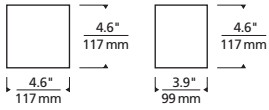

Key features

- Tool-free, independent, up/down beam angle adjustment 10° - 120°
- Asymmetric or Symmetric Beam Shaping
- Lockable
- Angle markers for consistent and precise aiming

SPECIFICATIONS

DELIVERED LUMENS	554
WATTS	18.7
VOLTAGE	Universal 120V - 277V
DIMMING	0-10V, ELV, TRAC, CL
LIGHT DISTRIBUTION	Symmetric or Asymmetric depending on barn doors position
MOUNTING OPTIONS	Wall
OPTICS	Adjustable beam spread
CCT	3000K or 4000K
CRI	90+
COLOR BINNING	3-Step
BUG RATING	B0-U3-G0
DARK SKY	Non-Compliant
WET LISTED	IP65
GENERAL LISTING	ETL
CALIFORNIA TITLE 24	Can be used to comply with CEC 2016 Title 24 Part 6 for outdoor use. Registration with CEC Appliance Database not required.
START TEMP	-30°C
FIELD SERVICEABLE LED	Yes
CONSTRUCTION	Aluminum
HARDWARE	Stainless Steel
FINISH	Marine Grade Powder Coat
LED LIFETIME	L70; 35,000 Hours
WARRANTY*	5 years

VEX
shown in black

VEX
shown in bronze

VEX
shown in charcoal

VEX
shown in white

* Visit techlighting.com for specific warranty limitations and details.

ORDERING INFORMATION

7000WVEX	CRI	COLOR TEMPERATURE	LENGTH	FINISH	INPUT VOLTAGE
	9 90 CRI	30 3000K 40 4000K	4 4"	H CHARCOAL Z BRONZE W WHITE B BLACK	UNV UNV 120V-277V