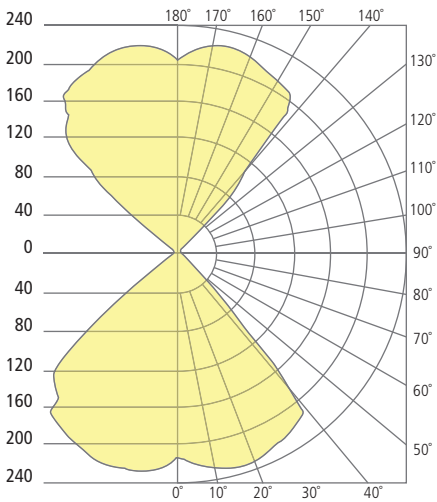

PHOTOMETRICS*

*For latest photometrics, please visit www.techlighting.com/OUTDOOR

VEX

Total Lumen Output: 554.3
Total Power: 18.7
Luminaire Efficacy: 29.6
Color Temp: 3000K
CRI: 90+
BUG Rating: B0-U3-G0

PROJECT INFO

FIXTURE TYPE & QUANTITY	JOB NAME & INFO	NOTES