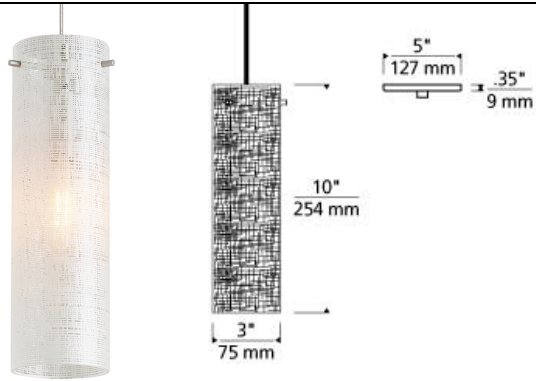

## DESCRIPTION

Inspired by textiles, the Vetra pendant light by Tech Lighting has a linen weave design which is silk screened on to the hand-blown glass shade, creating a textured surface through which the light softly glows. The artisan glass treatment is a subtle design element that gives this clean, contemporary profile a warm, tailored look, making it a beautiful accent in modern to transitional decor in both residential and professional settings. Perfect for kitchen lighting, dining room lighting and bedroom lighting, the fixture's Clear Linen glass is complemented by a clear cord. Three other light fixtures are available with the same Vetra styling, a larger pendant light, a wall sconce light and a ceiling light. Damp-rated and dimmable, the Vetra pendant light is 10" high and 3" in diameter. Includes 6' of field-cuttable cable. Available with or without lamp. E12 Candelabra base socket 25w max. LED version includes (1) 2 watt 143 delivered lumens 90CRI 2700K LED T6. Dimmable with a low-voltage electronic dimmer. 120v.

## WEIGHT

1.5-2lb / 0.68-0.91kg ±

linen