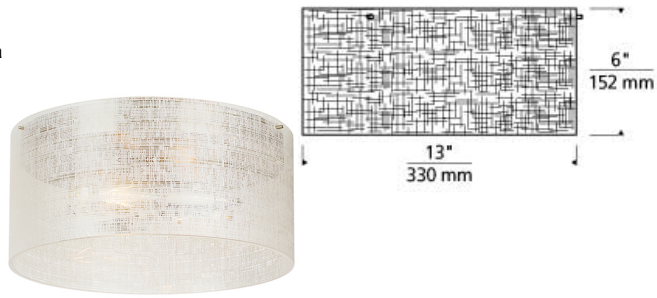

Vetra Flush

LED T20

DESCRIPTION

Inspired by textiles, the Vetra ceiling light by Tech Lighting has a linen weave design which is silk screened on to the hand-blown glass shade, creating a textured surface through which the light softly glows. The artisan glass treatment is a subtle design element that gives this clean, contemporary profile a warm, tailored look, making it a beautiful accent in modern to transitional decor in both residential and professional settings. Perfect for hallway lighting, dining room lighting, living room lighting, bedroom lighting and bathroom lighting, the fixture has Clear Linen glass. The mounting has a Satin Nickel finish. Three other light fixtures are available with the same Vetra styling. a small pendant light, a large pendant light, and a wall sconce light. Damp-rated and dimmable. 6" high and 13" diameter. Available with or without lamp. (2) E26 medium base sockets 60w max. LED version includes (2) 3.5 watt 465 total delivered lumens 90CRI 2700K LED ST19. Dimmable with a low-voltage electronic dimmer. 120v.

WEIGHT

7-7.5lb / 3.18-3.4kg ±

linen

ORDERING INFORMATION

700FMVTR COLOR	FINISH	LAMP
LN LINEN	S SATIN NICKEL	NO LAMP -LED927 LED 90 CRI 2700K 120V

Tech Lighting, L.L.C.

700FM VTR _____
FIXTURE TYPE: _____
JOB NAME: _____
NOTES: _____