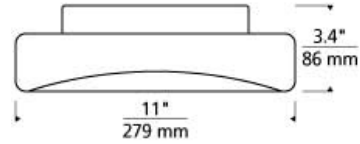

Vessa Flush Mount LED T20

DESCRIPTION

Contemporary interior design trends inspired this elegant and timeless LED flush mount. A hand-blown glass shade with gentle feminine lines softly diffuses the light for beautifully consistent, glowing illumination. Available in a Satin Nickel finish with a frosted glass shade and at 11" diameter, this flush mount easily fits into the design of any bathroom or hallway setting. Dimmable with a low-voltage electronic dimmer. Includes (1) 20 watt 1400 lumen 80 CRI 3000K LED module. Dimmable with a low-voltage electronic dimmer. 120v or 277v.

WEIGHT

4-4.5lb / 1.81-2.04kg ±

frost

ORDERING INFORMATION

700WSVSA COLOR	FINISH	LAMP
F FROST	S SATIN NICKEL	-LED LED 80 CRI 3000K 120V -LED277 LED 80 CRI 3000K 120V

TECH LIGHTING®

7400 Linder Avenue T 847.410.4400
 Skokie, Illinois 60077 F 847.410.4500