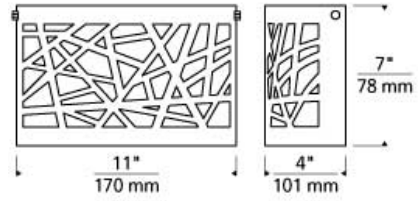

WALL COLLECTION

Ventana Wall

LED FL ADA T20

DESCRIPTION

The Ventana Wall sconce light by Tech Lighting is beautiful and graceful with its metal curved body and intricate, asymmetric cutouts. The inner white case glass softens the light shining through to provide a glare-free light experience. The Ventana is available in two on-trend finish options, antique bronze and satin nickel. This beautiful sconce scales at 11" in width and 4" in length making it a great solution for bathroom lighting, hallway lighting and bedroom lighting flanking two end tables. Available lamping options include energy efficient LED and no-lamp allowing you the option to light this fixture with your preferred lamping. All lamping options are fully dimmable to create the desired ambiance in your special space. The inner white case glass softens the light shining through this dramatic piece. Rated for (1) 60w max, E26 medium based lamp (Not Included). LED version 8 watt, 500 lumen, 2700K LED Module. LED dimmable with low-voltage electronic dimmer. ADA compliant.

INSTALLATION

Mounts to a standard 4" square junction box with round plaster ring (provided by electrician).

WEIGHT

3-4lb / 1.36-1.81kg ±

antique bronze

satin nickel

ORDERING INFORMATION

700WSVNT FINISH