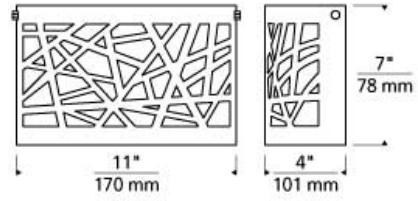

WALL COLLECTION

Ventana Wall

DESCRIPTION

A graceful curve of metal with intricate, asymmetric cutouts. The inner white case glass softens the light shining through this dramatic piece. Rated for (1) 60w max, E26 medium based lamp (Not Included). LED version 8 watt, 500 lumen, 2700K LED Module. LED dimmable with low-voltage electronic dimmer. ADA compliant.

INSTALLATION

Mounts to a standard 4" square junction box with round plaster ring (provided by electrician).

WEIGHT

3-4lb / 1.36-1.81kg ±

antique bronze

satin nickel

ORDERING INFORMATION

700WSVNT FINISH