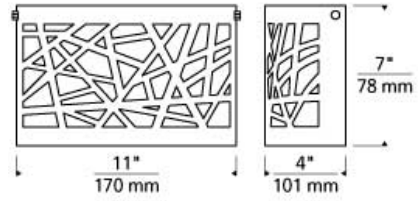

WALL COLLECTION

Ventana Wall

LED FL ADA T20

DESCRIPTION

A graceful curve of metal with intricate, asymmetric cutouts. The inner white case glass softens the light shining through this dramatic piece. Rated for (1) 60w max, E26 medium based lamp (Not Included). LED version 8 watt, 500 lumen, 2700K LED Module. LED dimmable with low-voltage electronic dimmer. ADA compliant.

INSTALLATION

Mounts to a standard 4" square junction box with round plaster ring (provided by electrician).

WEIGHT

3-4lb / 1.36-1.81kg ±