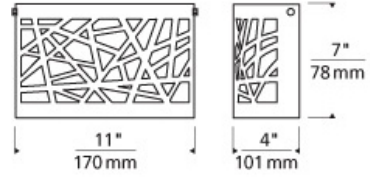

WALL COLLECTION

Ventana Wall

DESCRIPTION

A graceful curve of metal with intricate, asymmetric cutouts. The inner white case glass softens the light shining through this dramatic piece. Includes 120 volt, 60 watt or equivalent medium base BT15 halogen lamp, GX24Q-2 base 18 watt triple tube fluorescent lamp, or 10 watt, 600 lumen, 2700K LED Module. Incandescent version dimmable with standard incandescent dimmer. LED dimmable with low-voltage electronic dimmer. ADA compliant.

INSTALLATION

Mounts to a standard 4" square junction box with round plaster ring (provided by electrician).

ORDERING INFORMATION

700WSVNT FINISH

- Z ANTIQUE BRONZE
- S SATIN NICKEL

LAMP

- INCANDESCENT 120V
- -CF COMPACT FLUORESCENT 120V
- -LED LED 2700K 120V

TECH LIGHTING®

7400 Linder Avenue   T 847.410.4400
Skokie, Illinois 60077   F 847.410.4500

Tech Lighting, L.L.C.

700WSVNT ____

FIXTURE TYPE: _____

JOB NAME: _____

NOTES: _____

_____

_____

©2017 Tech Lighting, L.L.C. All Rights Reserved. The "Tech Lighting" graphic is a registered trademark of Tech Lighting, L.L.C. Tech Lighting reserves the right to change specifications for product improvements without notification.