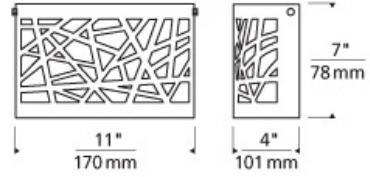

WALL COLLECTION

Ventana Wall

DESCRIPTION

A graceful curve of metal with intricate, asymmetric cutouts. The inner white case glass softens the light shining through this dramatic piece. Includes 120 volt, 60 watt or equivalent medium base BT15 halogen lamp, GX24Q-2 base 18 watt triple tube fluorescent lamp, or 8 watt, 400 lumen, 2700K LED Module. Incandescent version dimmable with standard incandescent dimmer. LED dimmable with low-voltage electronic dimmer. ADA compliant.

INSTALLATION

Mounts to a standard 4" square junction box with round plaster ring (provided by electrician).

ORDERING INFORMATION

700WSVNT FINISH

- Z ANTIQUE BRONZE
- S SATIN NICKEL

LAMP

- INCANDESCENT 120V
- -CF COMPACT FLUORESCENT 120V
- -LED LED 80 CRI 2700K 120V

TECH LIGHTING®
7400 Linder Avenue   T 847.410.4400
Skokie, Illinois 60077   F 847.410.4500

Tech Lighting, L.L.C.

700WSVNT ____

FIXTURE TYPE: _____

JOB NAME: _____

NOTES: _____

_____

_____

©2017 Tech Lighting, L.L.C. All Rights Reserved. The "Tech Lighting" graphic is a registered trademark of Tech Lighting, L.L.C. Tech Lighting reserves the right to change specifications for product improvements without notification.