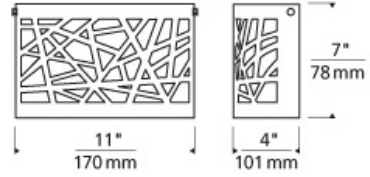

WALL COLLECTION

Ventana Wall

DESCRIPTION

A graceful curve of metal with intricate, asymmetric cutouts. The inner white case glass softens the light shining through this dramatic piece. Rated for (1) 60w max, E26 medium based lamp (Not Included). LED version 8 watt, 500 lumen, 2700K LED Module. LED dimmable with low-voltage electronic dimmer. ADA compliant.

INSTALLATION

Mounts to a standard 4" square junction box with round plaster ring (provided by electrician).

WEIGHT

3-4lb / 1.36-1.81kg ±

ORDERING INFORMATION

700WSVNT FINISH

- Z ANTIQUE BRONZE
- S SATIN NICKEL