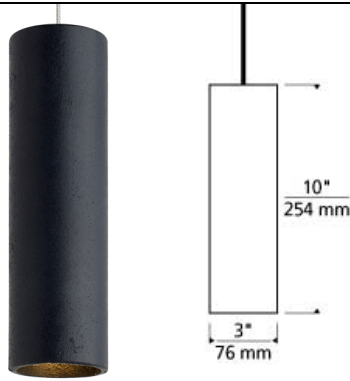

LOW - VOLTAGE PENDANTS

Vane Pendant LED SORAA T20

DESCRIPTION

The Vane pendant light from Tech Lighting takes the ubiquitous metal cylinder and forces it to undergo an intriguing upgrade by introducing an incredibly deep, weathered zinc finish. Its wonderfully imperfect signature texture is naturally created during a meticulous molten aluminum sand casting process that results in a noticeably thick shade which projects a truly iconic spacial impact. The organic, grounded presence this cylindrical pendant light brings to a space makes it ideal for dining room lighting, bedroom lighting and home office lighting. Whether you select the efficient LED lamping or standard incandescent lamping, both options are fully dimmable to create the desired ambiance. Rated for (1) low-voltage, 50 watt max, bi-pin lamp/Dimmable with low-voltage electronic or magnetic dimmer (Lamp Not Included)(Based on the transformer). LED includes 12 volt 8 watt, 435 delivered lumen, 3000K replaceable SORAA LED MR16 lamp. Fixture provided with six feet of field-cutttable cable. Dimmable with low-voltage electronic or magnetic dimmer (based on the transformer). Works with SORAA.

ACCESSORIES & OPTICAL CONTROLS

Swag Hook

WEIGHT

3-3lb / 1.36-1.36kg ±

weathered zinc

ORDERING INFORMATION

| 700 | SYSTEM | VNE | COLOR | FINISH | LAMP |
|-----|----------------------|-----|------------------|----------------|----------------------------------|
| FJ | FREEJACK | | E WEATHERED ZINC | S SATIN NICKEL | NO LAMP |
| MP | MONOPOINT | | | | -LED930 12 VOLT LED 90 CRI 3000K |
| MO | MONORAIL | | | | |
| MO2 | TWO-CIRCUIT MONORAIL | | | | |

Note: Note: MP includes 4" Round Flush Canopy.

700 ____ VNE ____

FIXTURE TYPE: _____

JOB NAME: _____

NOTES: _____
