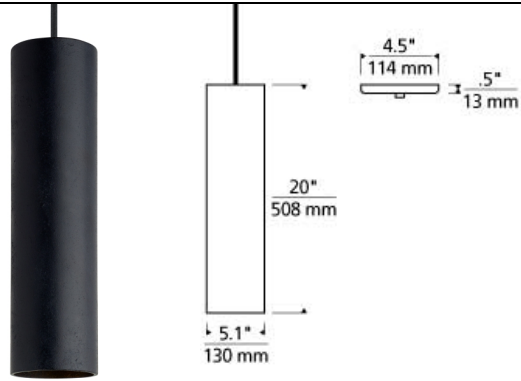

LINE - VOLTAGE PENDANTS / SUSPENSION

Vane Grande Pendant LED T20

DESCRIPTION

The Vane Grande pendant light from Tech Lighting takes the ubiquitous metal cylinder and forces it to undergo an intriguing upgrade by introducing an incredibly deep, weathered zinc finish. Its wonderfully imperfect signature texture is naturally created during a meticulous molten aluminum sand casting process that results in a noticeably thick shade which projects a truly iconic spacial impact. The organic, grounded presence this cylindrical pendant light brings to a space makes it ideal for dining room lighting, bedroom lighting and home office lighting. Whether you select the efficient LED lamping or standard incandescent lamping, both options are fully dimmable to create the desired ambiance. Rated for (1) 60 watt max medium lamp (Lamp Not Included). LED version includes 10.8 watt, 470 delivered lumen, 3000K, medium base LED PAR 20 lamp. Fixture provided with six feet of field-cuttable cable.

INSTALLATION

This product can mount to either a 4" square electrical box with round plaster ring or an octagon electrical box.

WEIGHT

5.5-6lb / 2.49-2.72kg ±

weathered zinc

ORDERING INFORMATION

700 SYSTEM **VNEGP**