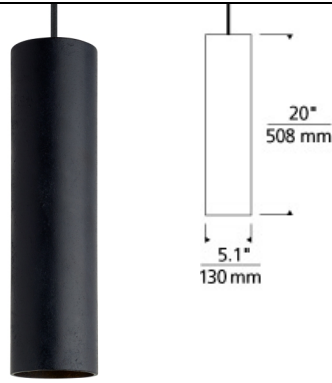

## Vane Grande Pendant

### DESCRIPTION

The Vane Grande pendant light from Tech Lighting takes the ubiquitous metal cylinder and forces it to undergo an intriguing upgrade by introducing an incredibly deep, weathered zinc finish. Its wonderfully imperfect signature texture is naturally created during a meticulous molten aluminum sand casting process that results in a noticeably thick shade which projects a truly iconic spacial impact. The organic, grounded presence this cylindrical pendant light brings to a space makes it ideal for dining room lighting, bedroom lighting and home office lighting. Whether you select the efficient LED lamping or standard incandescent lamping, both options are fully dimmable to create the desired ambiance. Incandescent version includes 39 watt medium base PAR 20 lamp. LED version includes 8 watt, 470 delivered lumen, 3000K, medium base LED PAR 20 lamp. Fixture provided with six feet of field-cutttable cable.

### INSTALLATION

This product can mount to either a 4" square electrical box with round plaster ring or an octagon electrical box.

### WEIGHT

5.5-5.5lb / 2.49-2.49kg ±

weathered zinc