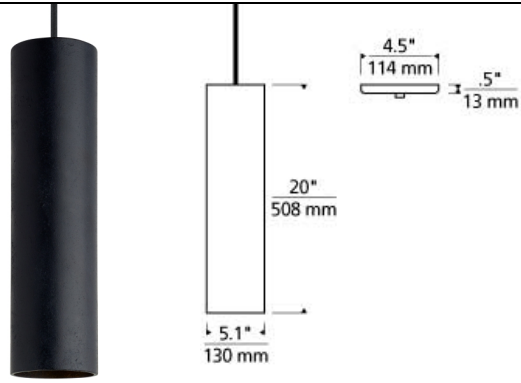

### DESCRIPTION

The Vane Grande pendant light from Tech Lighting takes the ubiquitous metal cylinder and forces it to undergo an intriguing upgrade by introducing an incredibly deep, weathered zinc finish. Its wonderfully imperfect signature texture is naturally created during a meticulous molten aluminum sand casting process that results in a noticeably thick shade which projects a truly iconic spacial impact. The organic, grounded presence this cylindrical pendant light brings to a space makes it ideal for dining room lighting, bedroom lighting and home office lighting. Whether you select the efficient LED lamping or standard incandescent lamping, both options are fully dimmable to create the desired ambiance. Rated for (1) 60 watt max medium lamp (Lamp Not Included). LED version includes 8 watt, 470 delivered lumen, 3000K, medium base LED PAR 20 lamp. Fixture provided with six feet of field-cuttable cable.

### INSTALLATION

This product can mount to either a 4" square electrical box with round plaster ring or an octagon electrical box.

### WEIGHT

5.5-6lb / 2.49-2.72kg ±

weathered zinc