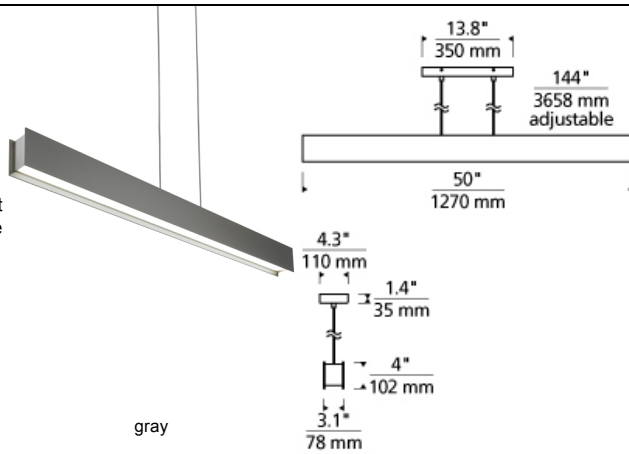

LINEAR SUSPENSION

Vandor Linear Suspension LED T20

DESCRIPTION

The Vandor linear suspension piece by Tech Lighting features parallel planes of cold rolled steel coated in a matte rubberized paint. Satin Nickel coated end-caps house a recessed LED source that's designed to distribute a significant punch of task lighting onto surfaces below without an uncomfortable glare. The Vandor suspension fixture scales at 50" in length making it ideal for family room lighting, foyer lighting, and a host of residential and commercial lighting applications. Your choice of fully dimmable LED lamping ships with the Vandor saving you both time and money. Includes 49 watts, 3020 net lumen, 3000K LED strip. Dimmable with low-voltage electronic dimmer. Ships with twelve feet of matching cloth cord.

INSTALLATION

This product can mount to either a 4" square electrical box with round plaster ring or an octagonal electrical box (not included).

WEIGHT

8-10lb / 3.63-4.54kg ±

gray

gray

white

ORDERING INFORMATION