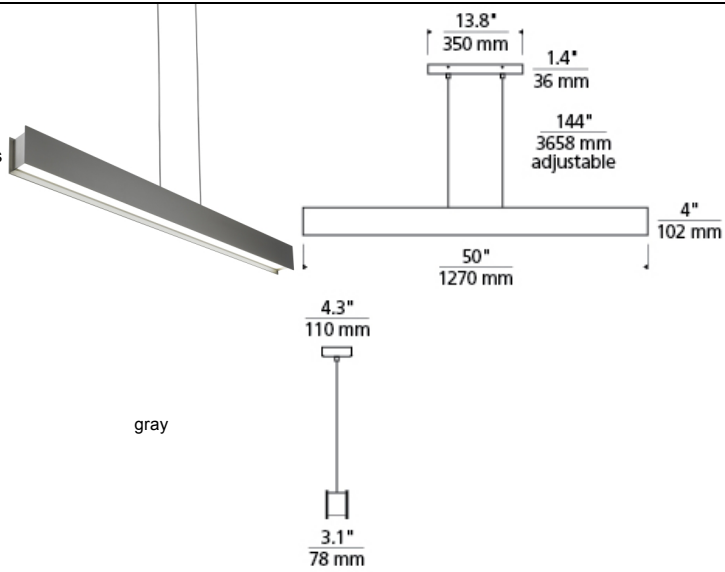

LINEAR SUSPENSION

Vandor Linear Suspension

DESCRIPTION

The Vandor linear suspension light from Tech Lighting uses parallel planes of cold rolled steel coated in matte rubberized paint to reveal decorative satin nickel endcaps which house a recessed LED source designed to distribute a significant punch of task lighting on surfaces below without glare. Includes 49 watts, 3020 net lumen, 3000K LED strip. Dimmable with low-voltage electronic dimmer. Ships with twelve feet of matching cloth cord.

INSTALLATION

This product can mount to either a 4" square electrical box with round plaster ring or an octagonal electrical box (not included).

ORDERING INFORMATION

700LSVAN COLOR	FINISH	LAMP
Y GRAY RUBBERIZED	S SATIN NICKEL	-LED830 LED 80 CRI 3000K 120V
W WHITE RUBBERIZED		-LED830-277 LED 80 CRI 3000K 277V