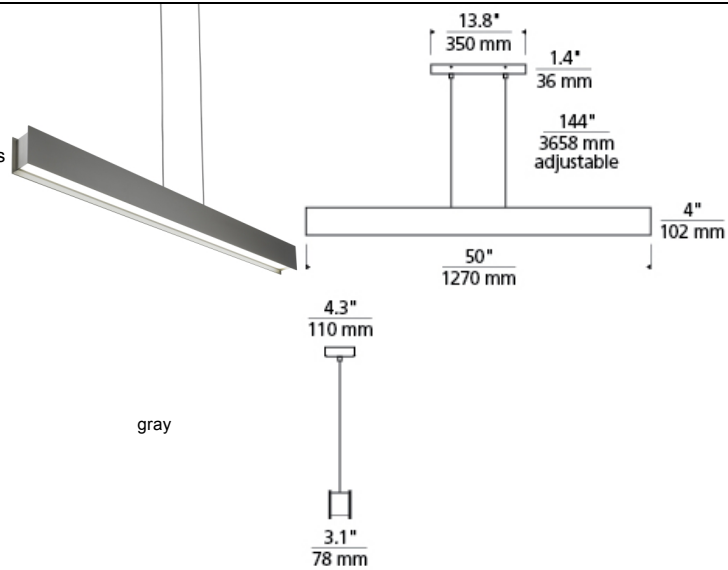

LINEAR SUSPENSION

Vandor Linear Suspension

DESCRIPTION

The Vandor linear suspension light from Tech Lighting uses parallel planes of cold rolled steel coated in matte rubberized paint to reveal decorative satin nickel endcaps which house a recessed LED source designed to distribute a significant punch of task lighting on surfaces below without glare. Includes 40 watts, 2400 net lumen, 3000K LED strip. Dimmable with low-voltage electronic dimmer. Ships with twelve feet of matching cloth cord.

INSTALLATION

This product can mount to either a 4" square electrical box with round plaster ring or an octagonal electrical box (not included).

ORDERING INFORMATION

700LSVAN COLOR	FINISH	LAMP
Y GRAY	S SATIN NICKEL	-LED830 LED 80 CRI 3000K 120V
W WHITE		-LED830-277 LED 80 CRI 3000K 277V