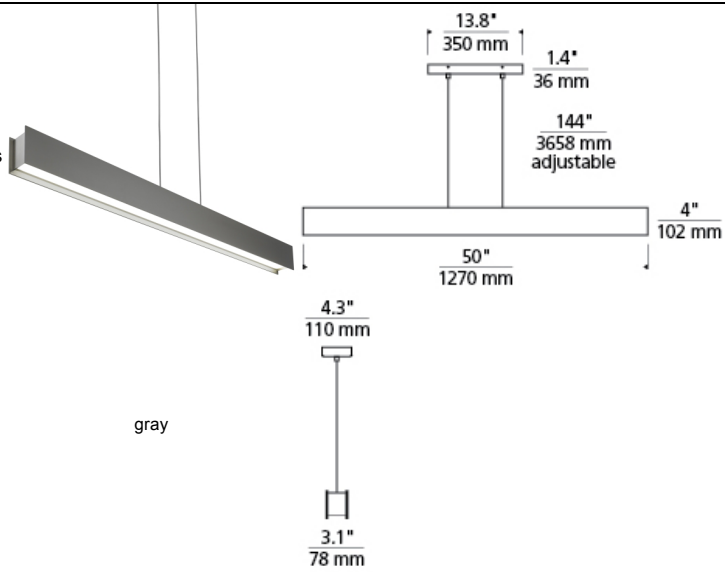

LINEAR SUSPENSION

Vandor Linear Suspension

DESCRIPTION

The Vandor linear suspension light from Tech Lighting uses parallel planes of cold rolled steel coated in matte rubberized paint to reveal decorative satin nickel endcaps which house a recessed LED source designed to distribute a significant punch of task lighting on surfaces below without glare. Includes 49 watts, 3020 net lumen, 3000K LED strip. Dimmable with low-voltage electronic dimmer. Ships with twelve feet of matching cloth cord.

INSTALLATION

This product can mount to either a 4" square electrical box with round plaster ring or an octagonal electrical box (not included).

ORDERING INFORMATION

| 700LSVAN COLOR | FINISH | LAMP |
|--------------------|----------------|-----------------------------------|
| Y GRAY RUBBERIZED | S SATIN NICKEL | -LED830 LED 80 CRI 3000K 120V |
| W WHITE RUBBERIZED | | -LED830-277 LED 80 CRI 3000K 277V |