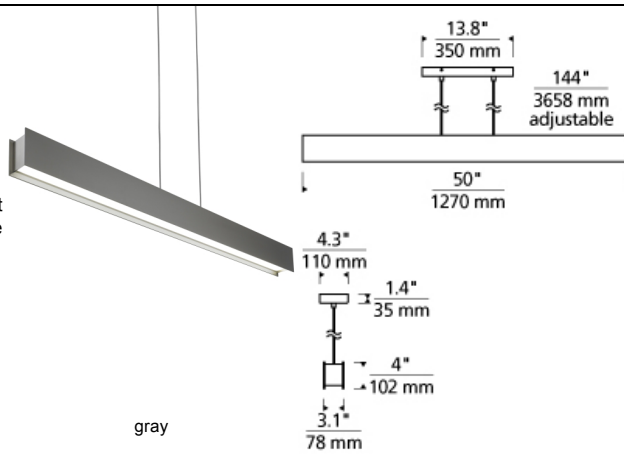

LINEAR SUSPENSION

Vandor Linear Suspension LED T20

DESCRIPTION

The Vandor linear suspension piece by Tech Lighting features parallel planes of cold rolled steel coated in a matte rubberized paint. Satin Nickel coated end-caps house a recessed LED source that's designed to distribute a significant punch of task lighting onto surfaces below without an uncomfortable glare. The Vandor suspension fixture scales at 50" in length making it ideal for family room lighting, foyer lighting, and a host of residential and commercial lighting applications. Your choice of fully dimmable LED lamping ships with the Vandor saving you both time and money. Includes 49 watts, 3020 delivered lumen, 3000K LED strip. Dimmable with low-voltage electronic dimmer. Ships with twelve feet of matching cloth cord.

INSTALLATION

This product can mount to either a 4" square electrical box with round plaster ring or an octagonal electrical box (not included).

WEIGHT

8-8lb / 3.63-3.63kg ±

gray

white

ORDERING INFORMATION

700LSVAN COLOR	FINISH	LAMP
Y GRAY RUBBERIZED	S SATIN NICKEL	-LED830 LED 80 CRI 3000K 120V
W WHITE RUBBERIZED		-LED830-277 LED 80 CRI 3000K 277V