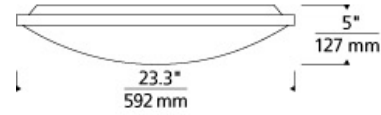

Vance 24 Ceiling

DESCRIPTION

The universally appealing Vance 24 LED ceiling light from Tech Lighting exudes a clean contemporary style. This ceiling light fixture features a thin, direct-mount metal body in your choice of on-trend finishes such as on-trend aged brass, stylish satin nickel and classic polished chrome to ensure coordination with virtually any interior design theme. A frosted glass diffuser effectively controls the highly capable LED light source within, which is fully dimmable to help you create the desired ambiance in suitable applications such as bedroom lighting, bathroom lighting, hallway lighting and foyer lighting. To further its appeal and utility, the Vance ceiling light is offered in three progressive sizes including 13" and 18" for standard ceiling applications, plus a large 24" diameter great for large rooms and high ceilings. Includes 45 watt, 3506 delivered lumen, 2700K or 3000K LED module. May be wall or ceiling mounted. Dimmable with low-voltage electronic or triac dimmer.

INSTALLATION

This product can mount to either a 4" square electrical box with round plaster ring or an octagonal electrical box (not included).

WEIGHT

12-12lb / 5.44-5.44kg ±

aged brass

chrome

satin nickel

ORDERING INFORMATION