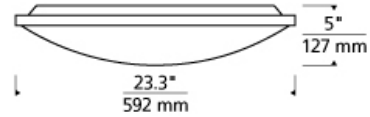

Vance 24 Ceiling

DESCRIPTION

The universally appealing Vance 24 LED ceiling light from Tech Lighting exudes a clean contemporary style. This ceiling light fixture features a thin, direct-mount metal body in your choice of on-trend finishes such as on-trend aged brass, stylish satin nickel and classic polished chrome to ensure coordination with virtually any interior design theme. A frosted glass diffuser effectively controls the highly capable LED light source within, which is fully dimmable to help you create the desired ambiance in suitable applications such as bedroom lighting, bathroom lighting, hallway lighting and foyer lighting. To further its appeal and utility, the Vance ceiling light is offered in three progressive sizes including 13" and 18" for standard ceiling applications, plus a large 24" diameter great for large rooms and high ceilings. Includes 45 watt, 3506 delivered lumen, 2700K or 3000K LED module. May be wall or ceiling mounted. Dimmable with low-voltage electronic or triac dimmer.

INSTALLATION

This product can mount to either a 4" square electrical box with round plaster ring or an octagonal electrical box (not included).