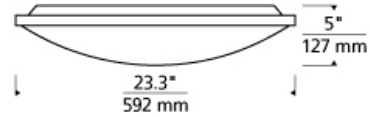

Vance 24 Ceiling

DESCRIPTION

The universally appealing Vance 24 LED ceiling light from Tech Lighting exudes a clean contemporary style. This ceiling light fixture features a thin, direct-mount metal body in your choice of on-trend finishes such as on-trend aged brass, stylish satin nickel and classic polished chrome to ensure coordination with virtually any interior design theme. A frosted glass diffuser effectively controls the highly capable LED light source within, which is fully dimmable to help you create the desired ambiance in suitable applications such as bedroom lighting, bathroom lighting, hallway lighting and foyer lighting. To further its appeal and utility, the Vance ceiling light is offered in three progressive sizes including 13" and 18" for standard ceiling applications, plus a large 24" diameter great for large rooms and high ceilings. Includes 45 watt, 3506 delivered lumen, 2700K or 3000K LED module. May be wall or ceiling mounted. Dimmable with low-voltage electronic or triac dimmer.

INSTALLATION

This product can mount to either a 4" square electrical box with round plaster ring or an octagonal electrical box (not included).

WEIGHT

12-12.5lb / 5.44-5.67kg ±

aged brass

chrome

satin nickel