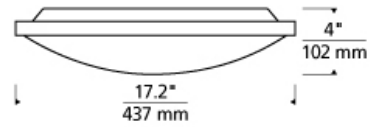

Vance 18 Ceiling

LED ADA T20

DESCRIPTION

The universally appealing Vance 18 LED ceiling light from Tech Lighting exudes a clean contemporary style. This ceiling light fixture features a thin, direct-mount metal body in your choice of on-trend finishes such as on-trend Aged Brass, stylish Satin Nickel and classic polished Chrome to ensure coordination with virtually any interior design theme. A frosted glass diffuser effectively controls the highly capable LED light source within, which is fully dimmable to help you create the desired ambiance in suitable applications such as bedroom lighting, bathroom lighting, hallway lighting and foyer lighting. To further its appeal and utility, the Vance ceiling light is offered in three progressive sizes including 13" and 24" for standard ceiling applications as well as large rooms and high ceilings lighting applications. Includes 33 watt, 1692 delivered lumen, 2700K or 3000K LED module. May be wall or ceiling mounted. Dimmable with low-voltage electronic or triac dimmer.

INSTALLATION

This product can mount to either a 4" square electrical box with round plaster ring or an octagonal electrical box (not included).

WEIGHT

4-4.5lb / 1.81-2.04kg ±

aged brass

chrome

satin nickel

ORDERING INFORMATION