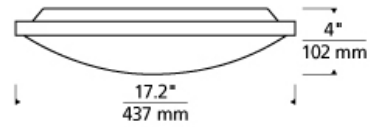

Vance 18 Ceiling

LED ADA T20

DESCRIPTION

The universally appealing Vance 18 LED ceiling light from Tech Lighting exudes a clean contemporary style. This ceiling light fixture features a thin, direct-mount metal body in your choice of on-trend finishes such as on-trend aged brass, stylish satin nickel and classic polished chrome to ensure coordination with virtually any interior design theme. A frosted glass diffuser effectively controls the highly capable LED light source within, which is fully dimmable to help you create the desired ambiance in suitable applications such as bedroom lighting, bathroom lighting, hallway lighting and foyer lighting. To further its appeal and utility, the Vance ceiling light is offered in three progressive sizes including 13" and 18" for standard ceiling applications, plus a large 24" diameter great for large rooms and high ceilings. Includes 33 watt, 1692 delivered lumen, 2700K or 3000K LED module. May be wall or ceiling mounted. Dimmable with low-voltage electronic or triac dimmer.

INSTALLATION

This product can mount to either a 4" square electrical box with round plaster ring or an octagonal electrical box (not included).

WEIGHT

4-4.5lb / 1.81-2.04kg ±

aged brass

chrome

satin nickel

ORDERING INFORMATION