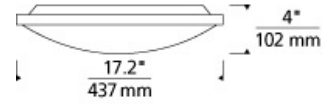

Vance 18 Ceiling

DESCRIPTION

The universally appealing Vance 18 LED ceiling light from Tech Lighting exudes a clean contemporary style. This ceiling light fixture features a thin, direct-mount metal body in your choice of on-trend finishes such as on-trend aged brass, stylish satin nickel and classic polished chrome to ensure coordination with virtually any interior design theme. A frosted glass diffuser effectively controls the highly capable LED light source within, which is fully dimmable to help you create the desired ambiance in suitable applications such as bedroom lighting, bathroom lighting, hallway lighting and foyer lighting. To further its appeal and utility, the Vance ceiling light is offered in three progressive sizes including 13" and 18" for standard ceiling applications, plus a large 24" diameter great for large rooms and high ceilings. Includes 33 watt, 1692 delivered lumen, 2700K or 3000K LED module. May be wall or ceiling mounted. Dimmable with low-voltage electronic or triac dimmer.

INSTALLATION

This product can mount to either a 4" square electrical box with round plaster ring or an octagonal electrical box (not included).