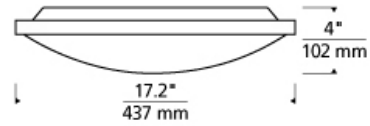

Vance 18 Ceiling

DESCRIPTION

The universally appealing Vance 18 LED ceiling light from Tech Lighting exudes a clean contemporary style. This ceiling light fixture features a thin, direct-mount metal body in your choice of on-trend finishes such as on-trend aged brass, stylish satin nickel and classic polished chrome to ensure coordination with virtually any interior design theme. A frosted glass diffuser effectively controls the highly capable LED light source within, which is fully dimmable to help you create the desired ambiance in suitable applications such as bedroom lighting, bathroom lighting, hallway lighting and foyer lighting. To further its appeal and utility, the Vance ceiling light is offered in three progressive sizes including 13" and 18" for standard ceiling applications, plus a large 24" diameter great for large rooms and high ceilings. Includes 33 watt, 1692 delivered lumen, 2700K or 3000K LED module. May be wall or ceiling mounted. Dimmable with low-voltage electronic or triac dimmer.

INSTALLATION

This product can mount to either a 4" square electrical box with round plaster ring or an octagonal electrical box (not included).

WEIGHT

4-4.5lb / 1.81-2.04kg ±

aged brass

chrome

satin nickel

ORDERING INFORMATION