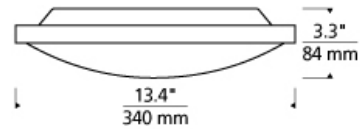

Vance 13 Ceiling

LED ADA T20

DESCRIPTION

The universally appealing Vance 13 LED ceiling light from Tech Lighting exudes a clean contemporary style. This ceiling light fixture features a thin, direct-mount metal body in your choice of on-trend finishes such as on-trend aged brass, stylish satin nickel and classic polished chrome to ensure coordination with virtually any interior design theme. A frosted glass diffuser effectively controls the highly capable LED light source within, which is fully dimmable to help you create the desired ambiance in suitable applications such as bedroom lighting, bathroom lighting, hallway lighting and foyer lighting. To further its appeal and utility, the Vance ceiling light is offered in three progressive sizes including 13" and 18" for standard ceiling applications, plus a large 24" diameter great for large rooms and high ceilings. Includes 22 watt, 1132 delivered lumen, 2700K or 3000K LED module. May be wall or ceiling mounted. Dimmable with low-voltage electronic or triac dimmer.

INSTALLATION

This product can mount to either a 4" square electrical box with round plaster ring or an octagonal electrical box (not included).