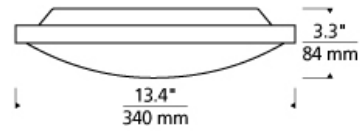

Vance 13 Ceiling

LED ADA T20

DESCRIPTION

The universally appealing Vance 13 LED ceiling light from Tech Lighting exudes a clean contemporary style. This ceiling light fixture features a thin, direct-mount metal body in your choice of on-trend finishes such as on-trend aged brass, stylish Satin Nickel and classic polished Chrome to ensure coordination with virtually any interior design theme. A frosted glass diffuser effectively controls the highly capable LED light source within, which is fully dimmable to help you create the desired ambiance in suitable applications such as bedroom lighting, bathroom lighting, hallway lighting and foyer lighting. To further its appeal and utility, the Vance ceiling light is offered in three progressive sizes including 13" for standard ceiling applications, plus a large 24" diameter great for large rooms and high ceilings. Includes 22 watt, 1132 delivered lumen, 2700K or 3000K LED module. May be wall or ceiling mounted. Dimmable with low-voltage electronic or triac dimmer.

INSTALLATION

This product can mount to either a 4" square electrical box with round plaster ring or an octagonal electrical box (not included).

WEIGHT

3-3.5lb / 1.36-1.59kg ±

aged brass

chrome

satin nickel

ORDERING INFORMATION