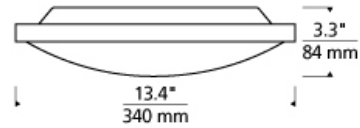

Vance 13 Ceiling

DESCRIPTION

The universally appealing Vance 13 LED ceiling light from Tech Lighting exudes a clean contemporary style. This ceiling light fixture features a thin, direct-mount metal body in your choice of on-trend finishes such as on-trend aged brass, stylish satin nickel and classic polished chrome to ensure coordination with virtually any interior design theme. A frosted glass diffuser effectively controls the highly capable LED light source within, which is fully dimmable to help you create the desired ambiance in suitable applications such as bedroom lighting, bathroom lighting, hallway lighting and foyer lighting. To further its appeal and utility, the Vance ceiling light is offered in three progressive sizes including 13" and 18" for standard ceiling applications, plus a large 24" diameter great for large rooms and high ceilings. Includes 22 watt, 1132 delivered lumen, 2700K or 3000K LED module. May be wall or ceiling mounted. Dimmable with low-voltage electronic or triac dimmer.

INSTALLATION

This product can mount to either a 4" square electrical box with round plaster ring or an octagonal electrical box (not included).

WEIGHT

3-3.5lb / 1.36-1.59kg ±

aged brass

chrome

satin nickel

ORDERING INFORMATION