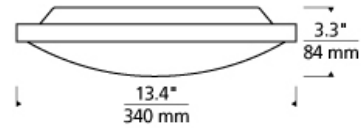

Vance 13 Ceiling

DESCRIPTION

The universally appealing Vance 13 LED ceiling light from Tech Lighting exudes a clean contemporary style. This ceiling light fixture features a thin, direct-mount metal body in your choice of on-trend finishes such as on-trend aged brass, stylish satin nickel and classic polished chrome to ensure coordination with virtually any interior design theme. A frosted glass diffuser effectively controls the highly capable LED light source within, which is fully dimmable to help you create the desired ambiance in suitable applications such as bedroom lighting, bathroom lighting, hallway lighting and foyer lighting. To further its appeal and utility, the Vance ceiling light is offered in three progressive sizes including 13" and 18" for standard ceiling applications, plus a large 24" diameter great for large rooms and high ceilings. Includes 22 watt, 1132 delivered lumen, 2700K or 3000K LED module. May be wall or ceiling mounted. Dimmable with low-voltage electronic or triac dimmer.

INSTALLATION

This product can mount to either a 4" square electrical box with round plaster ring or an octagonal electrical box (not included).

WEIGHT

3-3.5lb / 1.36-1.59kg ±

aged brass

chrome

satin nickel

ORDERING INFORMATION