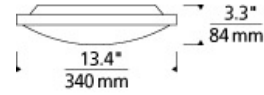

Vance 13 Ceiling

DESCRIPTION

The universally appealing Vance 13 LED ceiling light from Tech Lighting exudes a clean contemporary style. This ceiling light fixture features a thin, direct-mount metal body in your choice of on-trend finishes such as on-trend aged brass, stylish satin nickel and classic polished chrome to ensure coordination with virtually any interior design theme. A frosted glass diffuser effectively controls the highly capable LED light source within, which is fully dimmable to help you create the desired ambiance in suitable applications such as bedroom lighting, bathroom lighting, hallway lighting and foyer lighting. To further its appeal and utility, the Vance ceiling light is offered in three progressive sizes including 13" and 18" for standard ceiling applications, plus a large 24" diameter great for large rooms and high ceilings. Includes 22 watt, 1132 delivered lumen, 2700K or 3000K LED module. May be wall or ceiling mounted. Dimmable with low-voltage electronic or triac dimmer.

INSTALLATION

This product can mount to either a 4" square electrical box with round plaster ring or an octagonal electrical box (not included).

WEIGHT

3-3lb / 1.36-1.36kg ±

aged brass

chrome

satin nickel

ORDERING INFORMATION