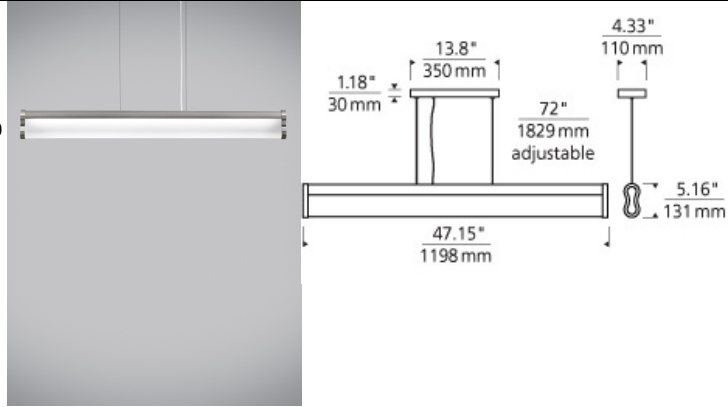

LINEAR SUSPENSION

Unison Linear Suspension

DESCRIPTION

The soft lines of the figure 8-shaped acrylic diffuser and die-cast metal end-caps contribute to an unexpected and playful modern interpretation of a suspension fixture. The bold lines of the heat sink extrusion speak to the design's functionality as 40 watts of field-replaceable LED strips make the fixture a work-horse that is equally suitable for residential and commercial applications (3500 lumens, 3000K). Also available with one 54 watt high output T5 Linear fluorescent lamp. Ships with 21 feet of field- cuttable cord and twelve feet of aircraft cable. LED version dimmable with low-voltage electronic dimmer.

INSTALLATION

This product can mount to either a 4" square electrical box with round plaster ring or an octagonal electrical box (not included).

frost

frost

ORDERING INFORMATION

700LSUNS COLOR	FINISH	LAMP
F FROST	S SATIN NICKEL	-LED LED 3000V 120V -LED277 LED 3000V 277V