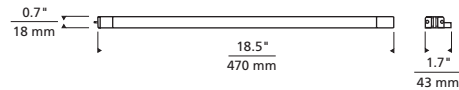

# Unilume LED Light Bar

BLACK  
(SHOWN OFF)

BLACK  
(SHOWN ON)

7"

13"

19"

## TECHNICAL SPECIFICATIONS

	7" Length	13" Length	19" Length
System Power:	4.0 watts	8.0 watts	12.0 watts
System Efficacy:	76 lms/watt	78 lms/watt	81 lms/watt
Lumens:	307	549	729
Color Temperatures:	2700K, 3000K, 3500K	2700K, 3000K, 3500K	2700K, 3000K, 3500K
Color Rendering Index:	90+	90+	90+
Power Factor:	0.95	0.95	0.95
Input Power:	24V DC	24V DC	24V xDC
Dimming:	To 5%-15% Depending on Dimmer	To 5%-15% Depending on Dimmer	To 5%-15% Depending on Dimmer
Warranty:	5 years	5 years	5 years