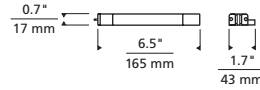

# Unilume LED Light Bar

BLACK  
(SHOWN OFF)

BLACK  
(SHOWN ON)

7"

13"

19"

## TECHNICAL SPECIFICATIONS

	7" Length	13" Length	19" Length
System Power:	4.0 watts	8.0 watts	12.0 watts
System Efficacy:	76 lms/watt	78 lms/watt	81 lms/watt
Lumens:	307	549	729
Color Temperatures:	2700K, 3000K, 3500K	2700K, 3000K, 3500K	2700K, 3000K, 3500K
Color Rendering Index:	90+	90+	90+
Power Factor:	0.95	0.95	0.95
Input Power:	24V DC	24V DC	24V xDC
Dimming:	To 5%-15% Depending on Dimmer	To 5%-15% Depending on Dimmer	To 5%-15% Depending on Dimmer
Warranty:	5 years	5 years	5 years