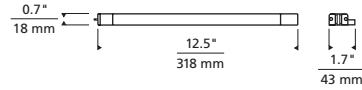

# Unilume LED Light Bar

BLACK  
(SHOWN OFF)

BLACK  
(SHOWN ON)

7"

13"

19"

## TECHNICAL SPECIFICATIONS

	7" Length	13" Length	19" Length
System Power:	4.0 watts	8.0 watts	12.0 watts
System Efficacy:	76 lms/watt	78 lms/watt	81 lms/watt
Lumens:	307	549	729
Color Temperatures:	2700K, 3000K, 3500K	2700K, 3000K, 3500K	2700K, 3000K, 3500K
Color Rendering Index:	90+	90+	90+
Power Factor:	0.95	0.95	0.95
Input Power:	24V DC	24V DC	24V xDC
Dimming:	To 5%-15% Depending on Dimmer	To 5%-15% Depending on Dimmer	To 5%-15% Depending on Dimmer
Warranty:	5 years	5 years	5 years