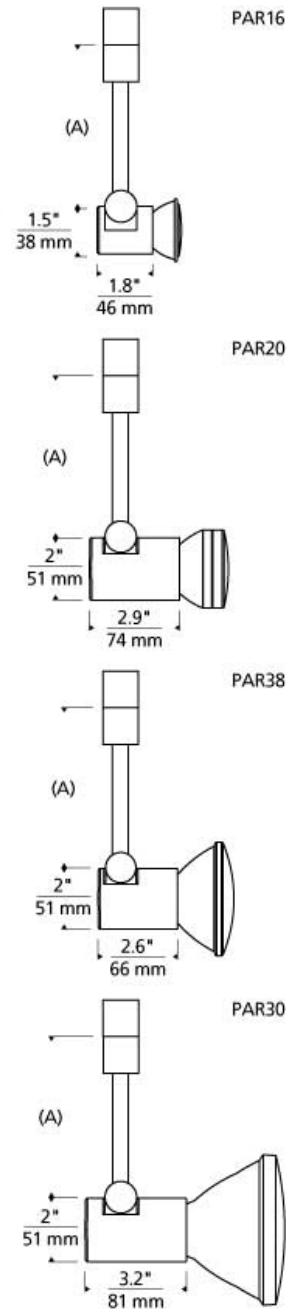

## Tweak Incandescent PAR Head T20

### DESCRIPTION

Minimal head pivots vertically 180°, rotates horizontally 350°. Features horizontal locking mechanism. Dimmable with a standard incandescent dimmer. 120 volt incandescent PAR16 lamp with GU10 base up to 50 watts; PAR20 lamp with E26 medium base up to 50 watts; PAR30 lamp with E26 medium base up to 75 watts; PAR38 lamp with E26 medium base up to 120 watts (lamp not included).

### WEIGHT

5.1lb / 2.31kg ±

satin nickel  
par16

white  
par20

satin nickel  
par30

white  
par38

### ORDERING INFORMATION

700	SYSTEM	TWS	SHAPE OR SIZE	LENGTH (A)	FINISH
PJ	POWERJACK		16 PAR16	03 2.5"	S SATIN NICKEL
TT	SINGLE-CIRCUIT T-TRAK		20 PAR20	06 6"	W WHITE
			30 PAR30	12 12"	
			38 PAR38		

700 \_\_\_ TWS \_\_\_\_\_