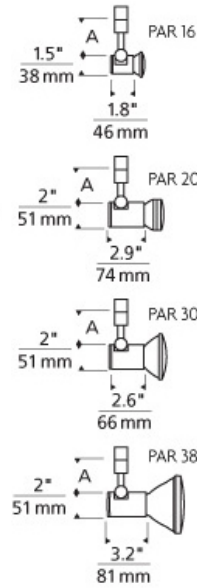

### DESCRIPTION

Minimal head pivots vertically 180°, rotates horizontally 350°. Features horizontal locking mechanism. Dimmable with a standard incandescent dimmer. 120 volt incandescent PAR16 lamp with GU10 base up to 50 watts; PAR20 lamp with E26 medium base up to 50 watts; PAR30 lamp with E26 medium base up to 75 watts; PAR38 lamp with E26 medium base up to 120 watts (lamp not included).

### ACCESSORIES & OPTICAL CONTROLS

PAR Louver Lens Holder

### WEIGHT

5.1lb / 2.31kg ±

satin nickel  
par16

white  
par20

satin nickel  
par30

white  
par38

### ORDERING INFORMATION

700	SYSTEM	TWS	SHAPE OR SIZE	LENGTH (A)	FINISH
PJ	POWERJACK		16 PAR16	03 2.5"	S SATIN NICKEL
TT	SINGLE-CIRCUIT T-TRAK		20 PAR20	06 6"	W WHITE
			30 PAR30	12 12"	
			38 PAR38		

**TECH LIGHTING®**