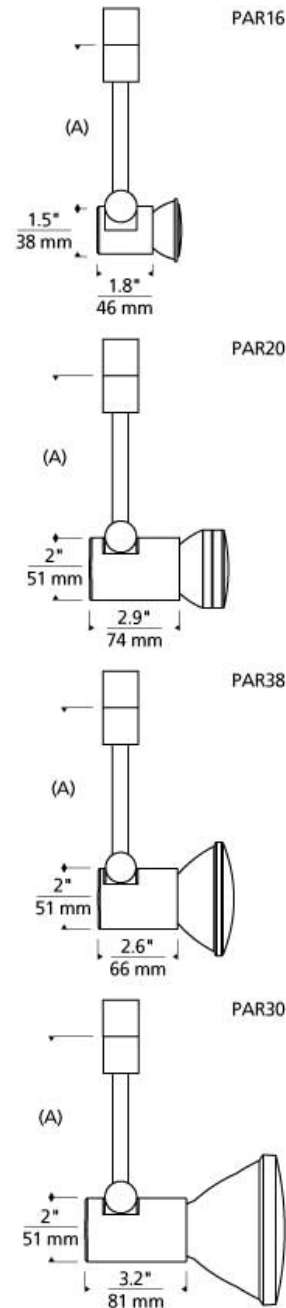

LINE - VOLTAGE HEADS

Tweak Incandescent PAR Head T20

DESCRIPTION

Minimal head pivots vertically 180°, rotates horizontally 350°. Features horizontal locking mechanism. Dimmable with a standard incandescent dimmer. 120 volt incandescent PAR16 lamp with GU10 base up to 50 watts; PAR20 lamp with E26 medium base up to 50 watts; PAR30 lamp with E26 medium base up to 75 watts; PAR38 lamp with E26 medium base up to 120 watts (lamp not included).

ACCESSORIES & OPTICAL CONTROLS

PAR Louver Lens Holder

WEIGHT

5.1lb / 2.31kg ±

ORDERING INFORMATION

700	SYSTEM	TWS	SHAPE OR SIZE	LENGTH (A)	FINISH
PJ	POWERJACK		16 PAR16	03 2.5"	S SATIN NICKEL
TT	SINGLE-CIRCUIT T-TRAK		20 PAR20	06 6"	W WHITE
			30 PAR30	12 12"	
			38 PAR38		

700 ___ TWS _____

FIXTURE TYPE: _____