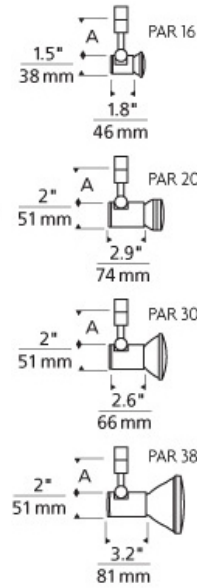

LINE - VOLTAGE HEADS

Tweak Incandescent PAR Head

DESCRIPTION

Minimal head pivots vertically 180°, rotates horizontally 350°. Features horizontal locking mechanism. Dimmable with a standard incandescent dimmer. 120 volt incandescent PAR16 lamp with GU10 base up to 50 watts; PAR20 lamp with E26 medium base up to 50 watts; PAR30 lamp with E26 medium base up to 75 watts; PAR38 lamp with E26 medium base up to 120 watts (lamp not included).

ACCESSORIES & OPTICAL CONTROLS

PAR Louver Lens Holder

WEIGHT

5.1lb / 2.31kg ±

ORDERING INFORMATION

700	SYSTEM	TWS	SHAPE OR SIZE	LENGTH (A)	FINISH
PJ	POWERJACK		16 PAR16	03 2.5"	S SATIN NICKEL
TT	SINGLE-CIRCUIT T-TRAK		20 PAR20	06 6"	W WHITE
			30 PAR30	12 12"	
			38 PAR38		

TECH LIGHTING®

7400 Linder Avenue
Skokie, Illinois 60077

T 847.410.4400
F 847.410.4500

Tech Lighting, L.L.C.

700 ____ TWS _____

FIXTURE TYPE: _____

JOB NAME: _____

NOTES: _____

_____

_____