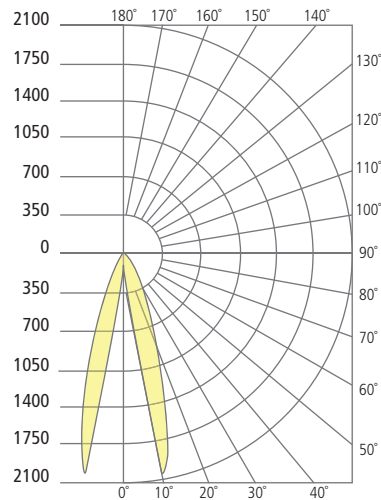

* Visit techlighting.com for specific warranty limitations and details.

TURBO WALL
shown in bronze

TURBO WALL
shown in charcoal

ORDERING INFORMATION

7000WTUR	CRI/CCT	LENGTH	LENS	FINISH	VOLTAGE	DISTRIBUTION	OPTIONS
830	80 CRI, 3000K	18 18"	C CLEAR FLAT	Z BRONZE	UNV 120V-277V	S SYMMETRIC	NONE
840	80 CRI, 4000K			H CHARCOAL			LF IN-LINE FUSE SP SURGE PROTECTION LFSP IN-LINE FUSE & SURGE PROTECTION

Total Lumen Output: 598
 Total Power: 15.7
 Luminaire Efficacy: 37.8
 Color Temp: 3000K
 CRI: 80+
 BUG Rating: B1-U2-G0

PROJECT INFO

FIXTURE TYPE & QUANTITY

JOB NAME & INFO

NOTES

© 2016 Tech Lighting, L.L.C. All rights reserved. The "Tech Lighting" graphic is a registered trademark of Tech Lighting, L.L.C. Tech Lighting reserves the right to change specifications for product improvements without notification.