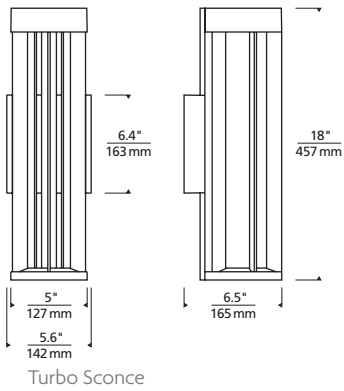

Three-position mounting option allows variable height adjustment to back plate

SPECIFICATIONS

DELIVERED LUMENS	598
WATTS	15.7
VOLTAGE	Universal 120-277V, with integral transient 2.5kV surge protection (driver)
DIMMING	0-10, ELV
LIGHT DISTRIBUTION	Symmetric
OPTICS	40°
MOUNTING OPTIONS	3-Position Variable Height
PERFORMANCE OPTIONS	In-Line Fuse / Surge Protector
CCT	3000K or 4000K
CRI	80+
COLOR BINNING	3 Step
BUG RATING	B1-U2-G0
DARK SKY	Compliant
WET LISTED	IP65
GENERAL LISTING	ETL, Title 24
START TEMP	-30°C
FIELD SERVICEABLE LED	Yes
CONSTRUCTION	Aluminum
HARDWARE	Stainless Steel
FINISH	Marine Grade Powder Coat
LED LIFETIME	L70; 70,000 Hours
WARRANTY*	5 Years

* Visit techlighting.com for specific warranty limitations and details.

TURBO WALL
shown in bronze

TURBO WALL
shown in charcoal

ORDERING INFORMATION

7000WTUR	CRI/CCT	LENGTH	LENS	FINISH	VOLTAGE	DISTRIBUTION	OPTIONS
830	80 CRI, 3000K	18 18"	C CLEAR FLAT	Z BRONZE	UNV 120V-277V	S SYMMETRIC	NONE
840	80 CRI, 4000K			H CHARCOAL			LF IN-LINE FUSE SP SURGE PROTECTION LFSP IN-LINE FUSE & SURGE PROTECTION

TURBO WALL SCNCE

Integrated height adjustment system allows you to customize your fixture position. Low, Mid or High.

PHOTOMETRICS*

*For latest photometrics, please visit www.techlighting.com/OUTDOOR

TURBO WALL