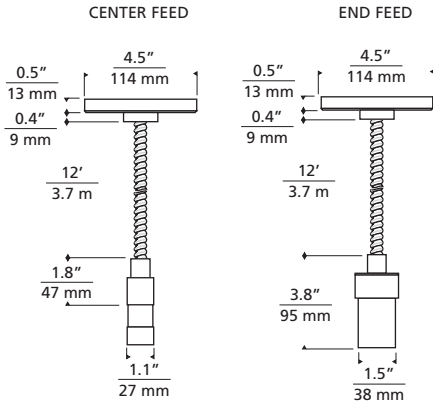

# Flexible Power Feed with 4" Round Canopy

tt\_4in\_rd\_flex\_pfcpy\_spec.pdf

Shown approximately 10% actual size.

## DESCRIPTION

Flexible power feeds with canopy bring power from a ceiling or wall mounted junction box to the Single-Circuit T~TRAK™ when the junction box is not located directly above or at the end of the track. Each includes 12' of field-cutable flexible conduit. Available in two styles: center feed can be used to power the track anywhere within the run; end feed powers the track from the end of the run. **For projects designed to meet energy efficiency standards determine the maximum amperage required on the circuit and specify the correct current limiter.**

## INSTALLATION

This product can mount to either a 4" square electrical box with round plaster ring or an octagon electrical box (not included).

## WEIGHT

4.00 lb./1.80 kg. ±