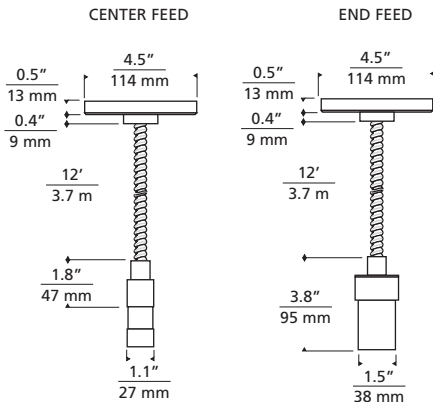

Flexible Power Feed with 4" Round Canopy

Shown approximately 10% actual size.

DESCRIPTION

Flexible power feeds with canopy bring power from a ceiling or wall mounted junction box to the Single-Circuit T~TRAK™ when the junction box is not located directly above or at the end of the track. Each includes 12' of field-cutttable flexible conduit. Available in two styles: center feed can be used to power the track anywhere within the run; end feed powers the track from the end of the run.

For projects designed to meet energy efficiency standards determine the maximum amperage required on the circuit and specify the correct current limiter.

INSTALLATION

This product can mount to either a 4" square electrical box with round plaster ring or an octagon electrical box (not included).

FINISH

Satin nickel, white.

WEIGHT

4.00 lb./1.80 kg. ±

ORDERING INFORMATION

	TYPE	FINISH	CURRENT LIMITER
700TTP4C	CEN CENTER FEED	S SATIN NICKEL	WITHOUT
	END END FEED	W WHITE	-2 2.5 AMP
			-4 4 AMP
			-6 6 AMP
			-8 8 AMP
			-10 10 AMP
			-12 12 AMP
			-14 14 AMP
			-16 16 AMP
			-18 18 AMP