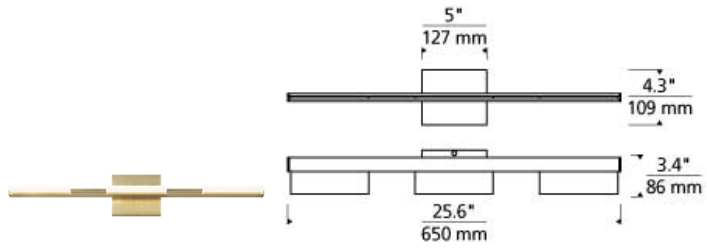

Tris 3-Light Bath LED ADA

DESCRIPTION

Tris by Tech Lighting reflects simple geometric aesthetics that define this modern 3-light bath vanity fixture. Integrated LED light guide technology appears as frosted glass when off then illuminates across its surface when turned on. Spanning 25.6" in length and offered in three elegant finishes, the Tris bath bar is a great way to light your bathroom or vanity. Lamping options are compatible with most dimmers. Refer to the Dimming Chart for more information. Includes 3-Light. 120 volt, 17 watt, 927 delivered lumens, 3000K LED modules. Dimmable with most LED compatible ELV and TRIAC dimmers. 277V compatible with 0-10V dimmers. Mounts horizontally or vertically.

INSTALLATION

This product can mount to either a 4" square electrical box with round plaster ring or an octagonal electrical box (not included).

WEIGHT

2.5-2.5lb / 1.13-1.13kg ±

brass

chrome

satin nickel

ORDERING INFORMATION

700BCTRS	SHAPE OR SIZE	FINISH	LAMP
3	3 LIGHT	B BRASS C CHROME S SATIN NICKEL	-LED930 INTEGRATED LED 90 CRI 3000K 120V (T20/T24) -LED930-277 INTEGRATED LED 90 CRI 3000K 277V (T20/T24)

TECH LIGHTING®

7400 Linder Avenue
Skokie, Illinois 60077