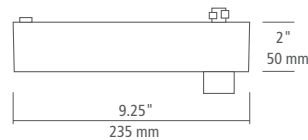

The Incandescent/GU24 Pendant Track Adapter can be found on P. 313 of the TL Catalog

PRODUCT DETAILS

DESCRIPTION

Use to adapt several T~TRAK heads and T~TRAK/Tech Lighting 120 volt pendants to popular single circuit 120 volt track lighting systems. Ceramic metal halide and compact fluorescent ballasts are concealed in the injection molded plastic adapter housings.

SYSTEMS

Compatible with single circuit 120 volt Halo, Juno and Lightolier track systems*. Specify track style at time of ordering.

FINISH

Adapters available in standard black or white finishes.

LINE-VOLTAGE HEADS

Envision LED, OM CMH MR16/PAR, OM CMH T4, OM Incandescent PAR, Sportster CMH MR16/PAR and Sportster Incandescent PAR

To order this head for use with Halo*, Juno* or Lightolier* 120 volt single-circuit track, substitute 700TT with one of the following:

FITS*	
700TH	HALO
700TJ	JUNO
700TI	LIGHTOLIER

And by substituting the finish with one of the following:

TRACK ADAPTER/HEAD FINISH	
BS	BLACK/SATIN NICKEL
BW	BLACK/WHITE
WS	WHITE/SATIN NICKEL
WW	WHITE/WHITE