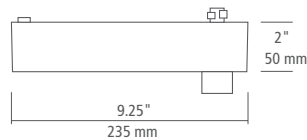

The Incandescent/GU24 Pendant Track Adapter can be found on P. 313 of the TL Catalog

PRODUCT DETAILS

DESCRIPTION

Use to adapt several T~TRAK heads and T~TRAK/Tech Lighting 120 volt pendants to popular single circuit 120 volt track lighting systems. Ceramic metal halide and compact fluorescent ballasts are concealed in the injection molded plastic adapter housings.

SYSTEMS

Compatible with single circuit 120 volt Halo, Juno and Lightolier track systems*. Specify track style at time of ordering.

FINISH

Adapters available in standard black or white finishes.

LINE-VOLTAGE HEADS

Envision LED, OM CMH MR16/PAR, OM CMH T4, OM Incandescent PAR, Sportster CMH MR16/PAR and Sportster Incandescent PAR

To order this head for use with Halo*, Juno* or Lightolier* 120 volt single-circuit track, substitute 700TT with one of the following:

FITS*	
700TH	HALO
700TJ	JUNO
700TI	LIGHTOLIER

And by substituting the finish with one of the following:

TRACK ADAPTER/HEAD FINISH	
BS	BLACK/SATIN NICKEL
BW	BLACK/WHITE
WS	WHITE/SATIN NICKEL
WW	WHITE/WHITE