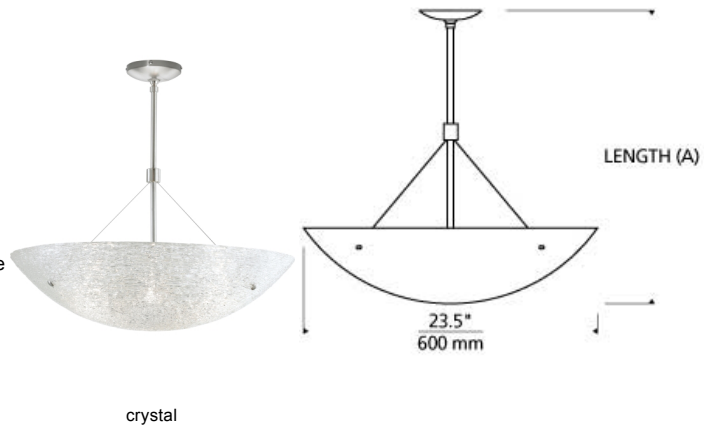

LINE - VOLTAGE PENDANTS / SUSPENSION

Trace Suspension 23in Diameter LED T20

DESCRIPTION

Modern in design and simple in style the Trace chandelier by Tech Lighting features streams of Italian piped glass that have been formed into a bowl shape. To further accentuate the graceful glass formation are two metal details that add a touch of character and charm. This elegant chandelier is available in two distinct sizes, small and large, making it ideal for dining room lighting, bedroom lighting and bathroom lighting. Available lamping options include a fully-dimmable energy efficient LED or no-lamp, leaving you the option to light this fixture with your preferred lamping. No matter the application the Trace chandelier will add a pop of modern elegance and sophistication to your special space. Rated for (4) 60 watt max, E26 medium base lamps (Lamp Not Included). LED includes (4) 120 volt 9.5 watt, 1800 delivered lumens, 2700K, medium base LED A19 lamps. Dimmable with most LED compatible ELV and TRIAC dimmers. Integrated ball joint accommodates sloped ceilings up to 45°.

INSTALLATION

This product can mount to either a 4" square electrical box with round plaster ring or an octagonal electrical box (not included).

WEIGHT

23.5lb / 10.66kg ±

crystal

ORDERING INFORMATION

700TRAS	SHAPE OR SIZE	LENGTH (A)	COLOR	FINISH	LAMP
23	23" DIAMETER	16 16" 24 24" 36 36"	C CRYSTAL	S SATIN NICKEL	NO LAMP