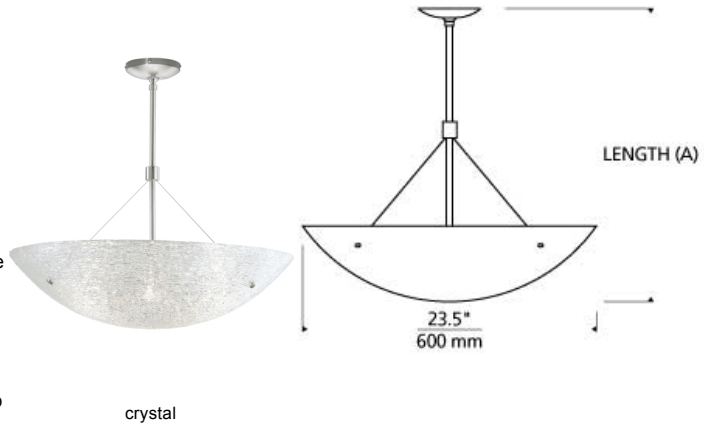

LINE - VOLTAGE PENDANTS / SUSPENSION

Trace Suspension 23in Diameter LED T20

DESCRIPTION

Modern in design and simple in style the Trace chandelier by Tech Lighting features streams of Italian piped glass that have been formed into a bowl shape. To further accentuate the graceful glass formation are two metal details that add a touch of character and charm. This elegant chandelier is available in two distinct sizes, small and large, making it ideal for dining room lighting, bedroom lighting and bathroom lighting. Available lamping options include a fully-dimmable energy efficient LED or no-lamp, leaving you the option to light this fixture with your preferred lamping. No matter the application the Trace chandelier will add a pop of modern elegance and sophistication to your special space. Rated for (4) 60 watt max, E26 medium base lamps (Lamp Not Included). LED includes (4) 120 volt 9.5 watt, 1600 delivered lumens, 2700K, medium base LED A19 lamps. Dimmable with LED compatible or triac dimmer. Integrated ball joint accommodates sloped ceilings up to 45°.

INSTALLATION

This product can mount to either a 4" square electrical box with round plaster ring or an octagonal electrical box (not included).

WEIGHT

23.5lb / 10.66kg ±

crystal

ORDERING INFORMATION

700TRAS	SHAPE OR SIZE	LENGTH (A)	COLOR	FINISH	LAMP
23	23" DIAMETER	16 16" 24 24" 36 36"	C CRYSTAL	Z ANTIQUE BRONZE S SATIN NICKEL	NO LAMP