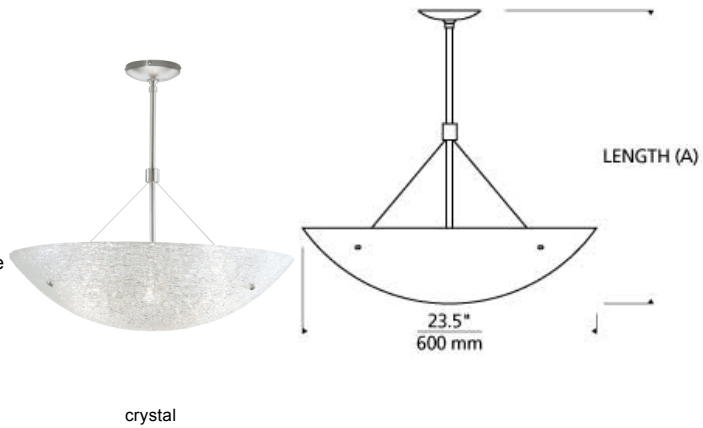

LINE - VOLTAGE PENDANTS / SUSPENSION

Trace Suspension 23in Diameter

DESCRIPTION

Modern in design and simple in style the Trace chandelier by Tech Lighting features streams of Italian piped glass that have been formed into a bowl shape. To further accentuate the graceful glass formation are two metal details that add a touch of character and charm. This elegant chandelier is available in two distinct sizes, small and large, making it ideal for dining room lighting, bedroom lighting and bathroom lighting. Available lamping options include a fully-dimmable energy efficient LED or no-lamp, leaving you the option to light this fixture with your preferred lamping. No matter the application the Trace chandelier will add a pop of modern elegance and sophistication to your special space. Rated for (2) 60 watt max, E26 medium base lamps (Lamp Not Included). LED includes (2) 120 volt 9.5 watt, 800 delivered lumens, 2700K, medium base LED A19 lamps/ Dimmable with LED compatible or triac dimmer.

INSTALLATION

This product can mount to either a 4" square electrical box with round plaster ring or an octagonal electrical box (not included).

WEIGHT

23.5lb / 10.66kg ±

crystal

ORDERING INFORMATION

700TRAS	SHAPE OR SIZE	LENGTH (A)	COLOR	FINISH	LAMP
23	23" DIAMETER	16 16" 24 24" 36 36"	C CRYSTAL	Z ANTIQUE BRONZE S SATIN NICKEL	NO LAMP