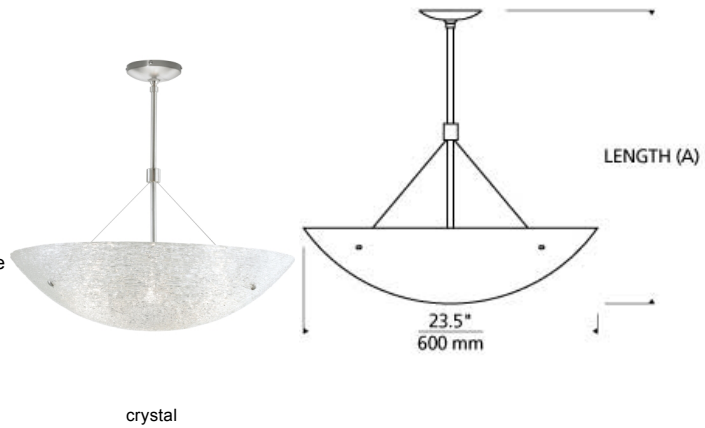

LINE - VOLTAGE PENDANTS / SUSPENSION

Trace Suspension 23in Diameter

DESCRIPTION

Modern in design and simple in style the Trace chandelier by Tech Lighting features streams of Italian piped glass that have been formed into a bowl shape. To further accentuate the graceful glass formation are two metal details that add a touch of character and charm. This elegant chandelier is available in two distinct sizes, small and large, making it ideal for dining room lighting, bedroom lighting and bathroom lighting. Available lamping options include a fully-dimmable energy efficient LED or no-lamp, leaving you the option to light this fixture with your preferred lamping. No matter the application the Trace chandelier will add a pop of modern elegance and sophistication to your special space. Rated for (2) 60 watt max, E26 medium base lamps (Lamp Not Included). LED includes (2) 120 volt 9.5 watt, 800 delivered lumens, 2700K, medium base LED A19 lamps/ Dimmable with LED compatible or triac dimmer.

INSTALLATION

This product can mount to either a 4" square electrical box with round plaster ring or an octagonal electrical box (not included).

WEIGHT

23.5lb / 10.66kg ±

crystal

crystal

ORDERING INFORMATION

700TRAS	SHAPE OR SIZE	LENGTH (A)	COLOR	FINISH	LAMP
23	23" DIAMETER	16 16" 24 24" 36 36"	C CRYSTAL	Z ANTIQUE BRONZE S SATIN NICKEL	NO LAMP

TECH LIGHTING®

7400 Linder Avenue T 847.410.4400
Skokie, Illinois 60077 F 847.410.4500